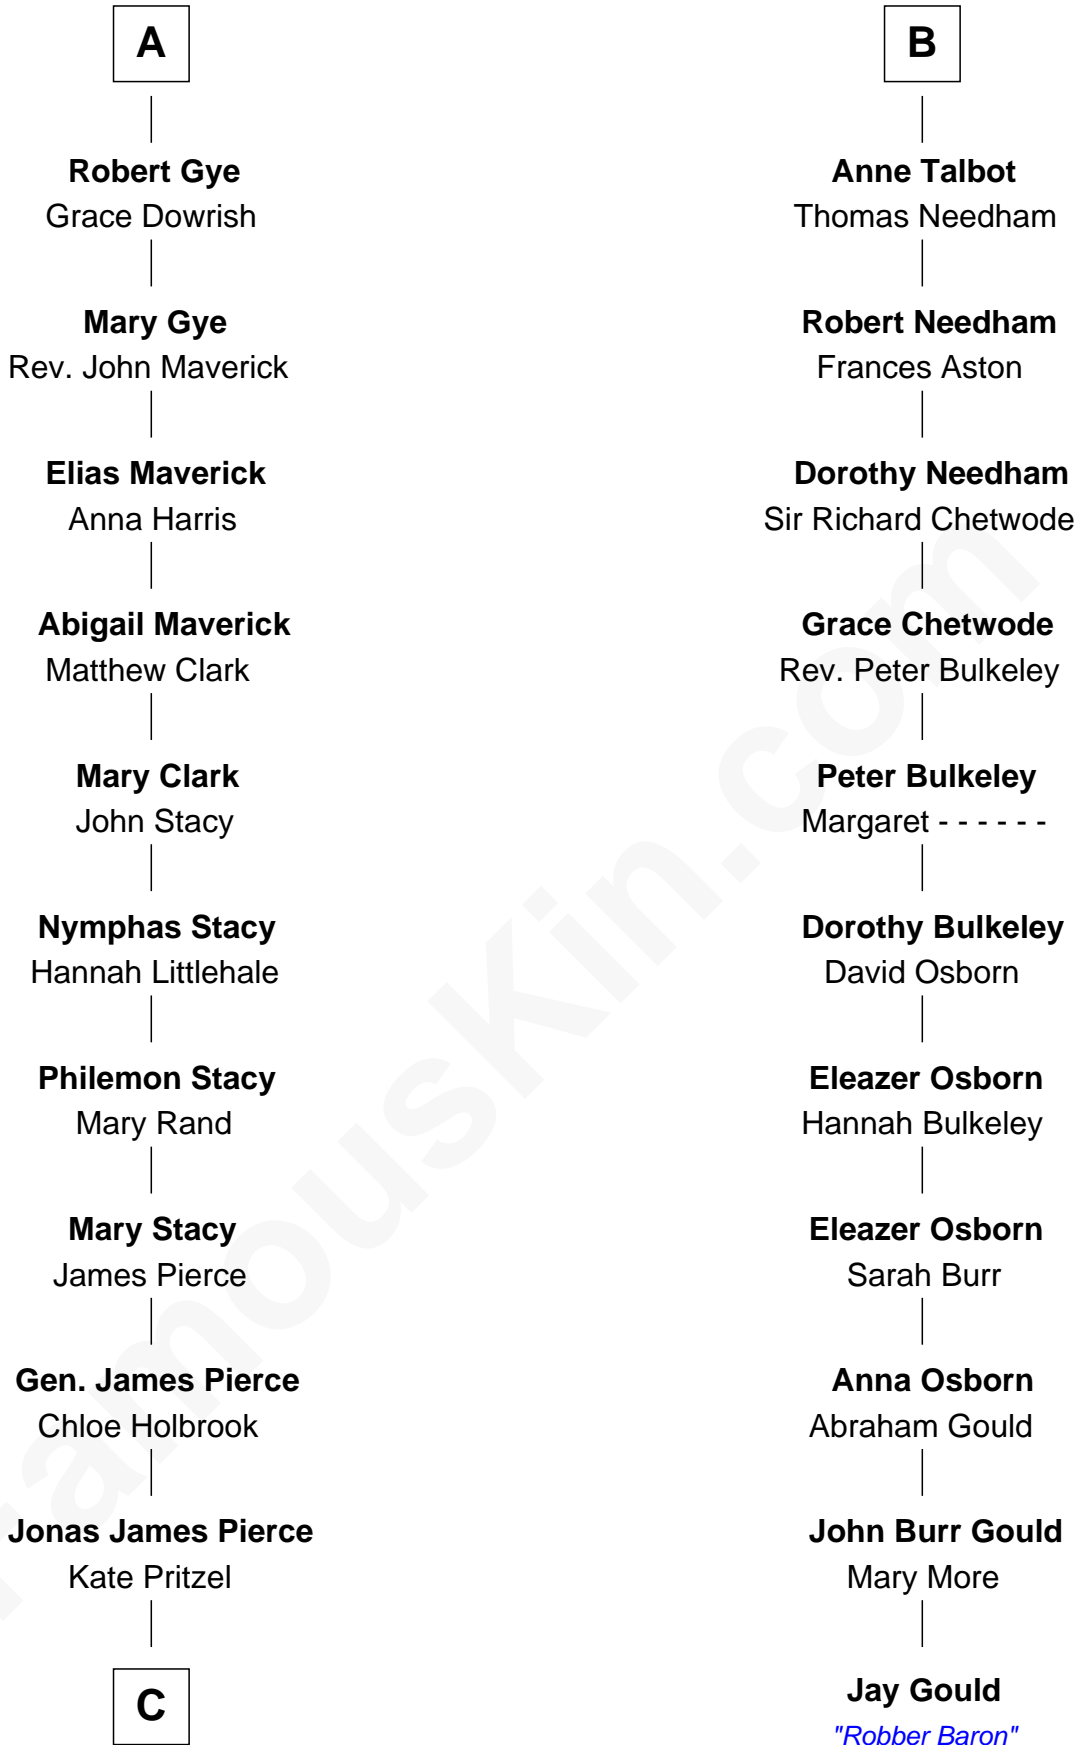

FamousKin.com
Relationship Chart of
George W. Bush
43rd U.S. President

17th cousin 3 times removed of
Jay Gould
American Railroad "Robber Baron"

C

—
Scott Pierce
Mabel Marvin

—
Marvin Pierce
Pauline Robinson

—
Barbara Pierce
George Herbert Walker Bush

—
George W. Bush
43rd U.S. President

FamousKin.com