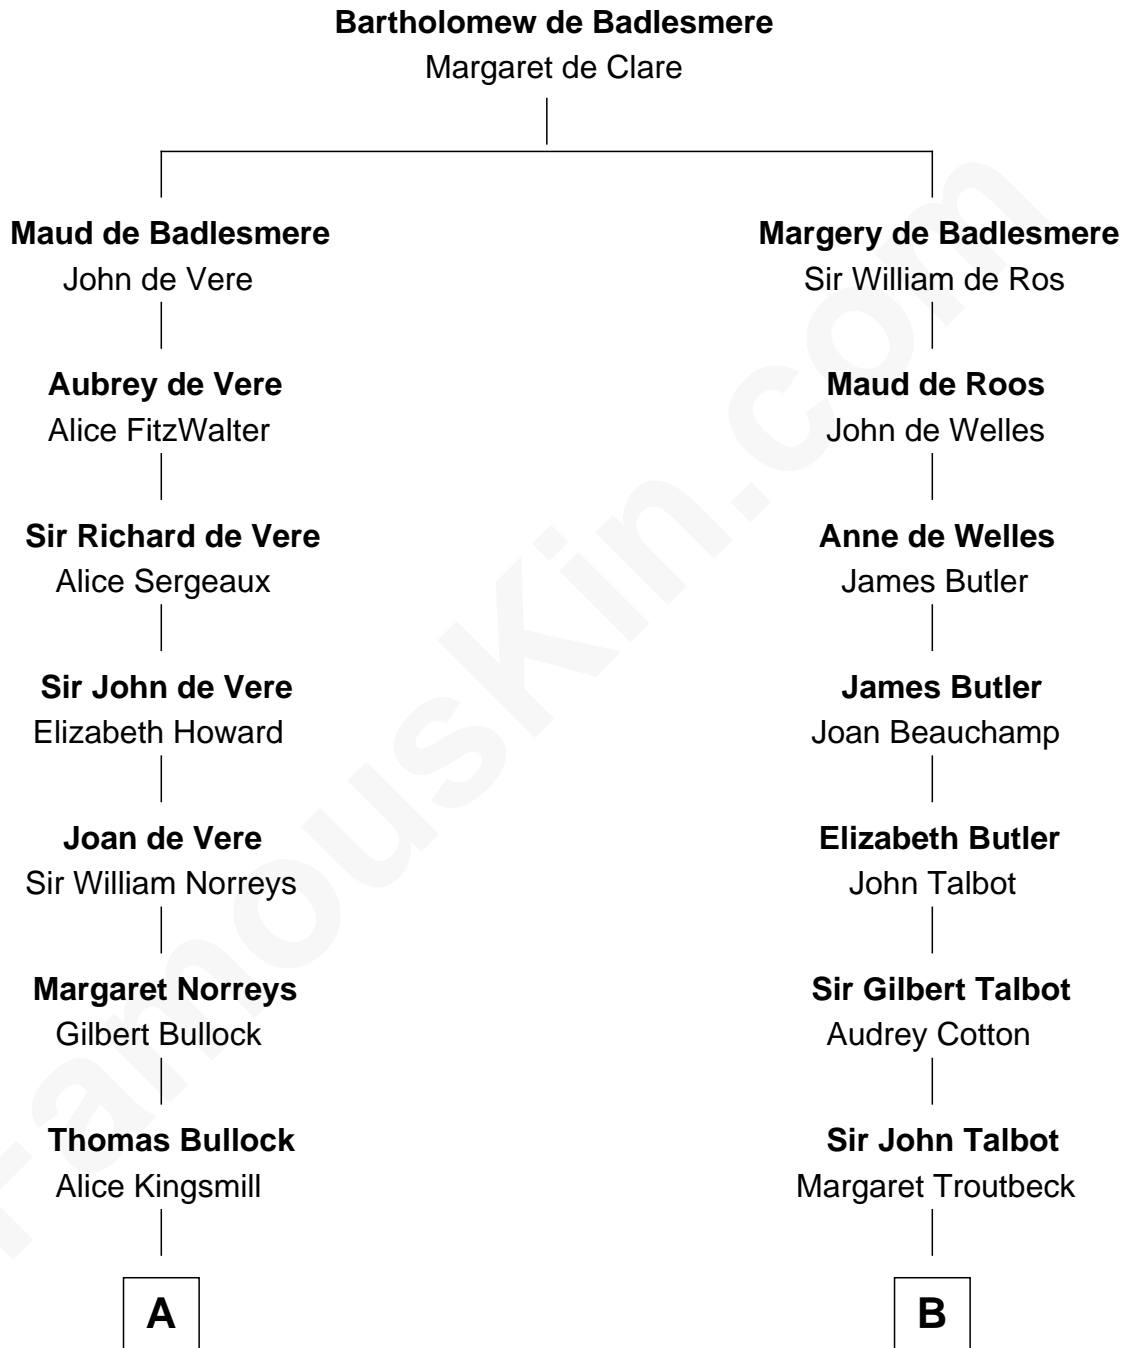

**FamousKin.com**  
**Relationship Chart of**  
**George W. Bush**  
*43rd U.S. President*

**17th cousin 4 times removed of**  
**Jay Gould**  
*American Railroad "Robber Baron"*

**C**

**Harriet Eleanor Fay**  
Rev. James Smith Bush

**Samuel Prescott Bush**  
Flora Sheldon

**Prescott Sheldon Bush**  
Dorothy Wear Walker

**George Herbert Walker Bush**  
Barbara Pierce

**George W. Bush**  
*43rd U.S. President*

FamousKin.com