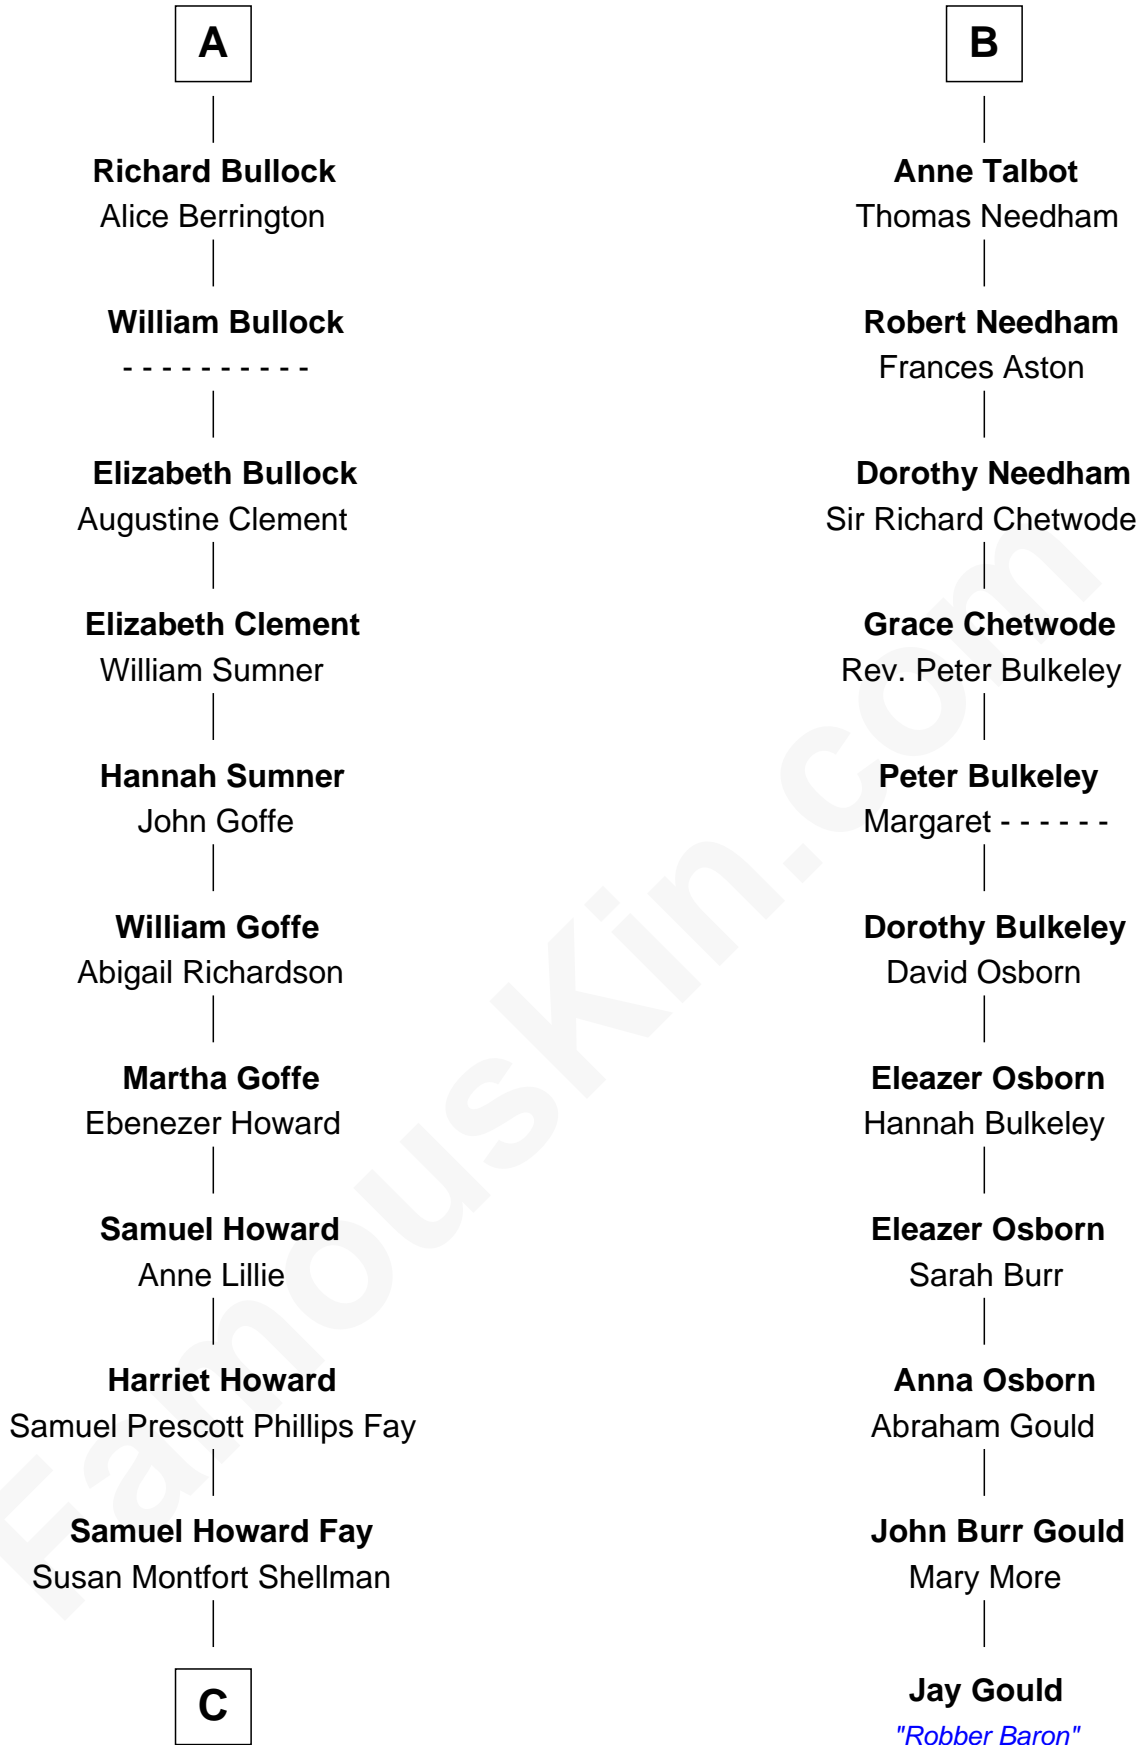

**FamousKin.com**  
**Relationship Chart of**  
**George W. Bush**  
*43rd U.S. President*

**17th cousin 4 times removed of**  
**Jay Gould**  
*American Railroad "Robber Baron"*

**C**

**Harriet Eleanor Fay**  
Rev. James Smith Bush

**Samuel Prescott Bush**  
Flora Sheldon

**Prescott Sheldon Bush**  
Dorothy Wear Walker

**George Herbert Walker Bush**  
Barbara Pierce

**George W. Bush**  
*43rd U.S. President*

FamousKin.com