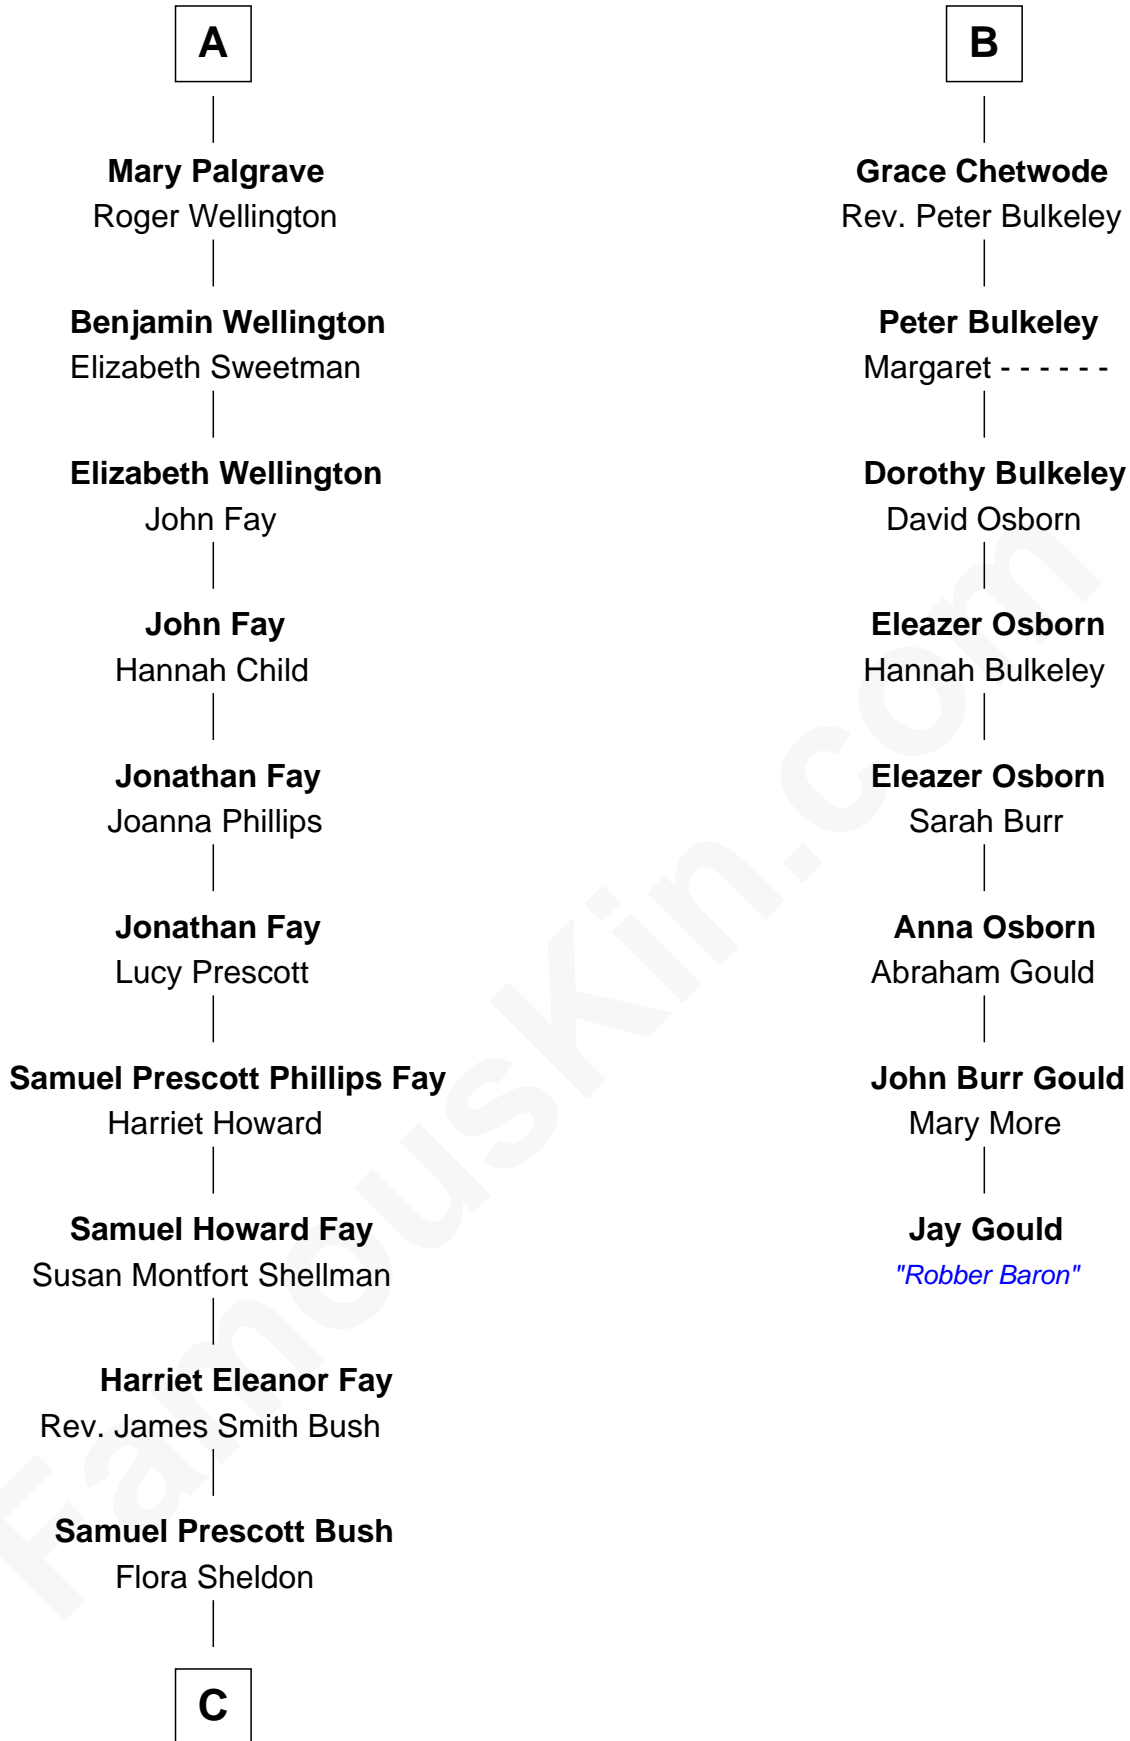

FamousKin.com
Relationship Chart of
George W. Bush
43rd U.S. President

14th cousin 5 times removed of
Jay Gould
American Railroad "Robber Baron"

C

—
Prescott Sheldon Bush

Dorothy Wear Walker

—
George Herbert Walker Bush

Barbara Pierce

—
George W. Bush

43rd U.S. President

FamousKin.com