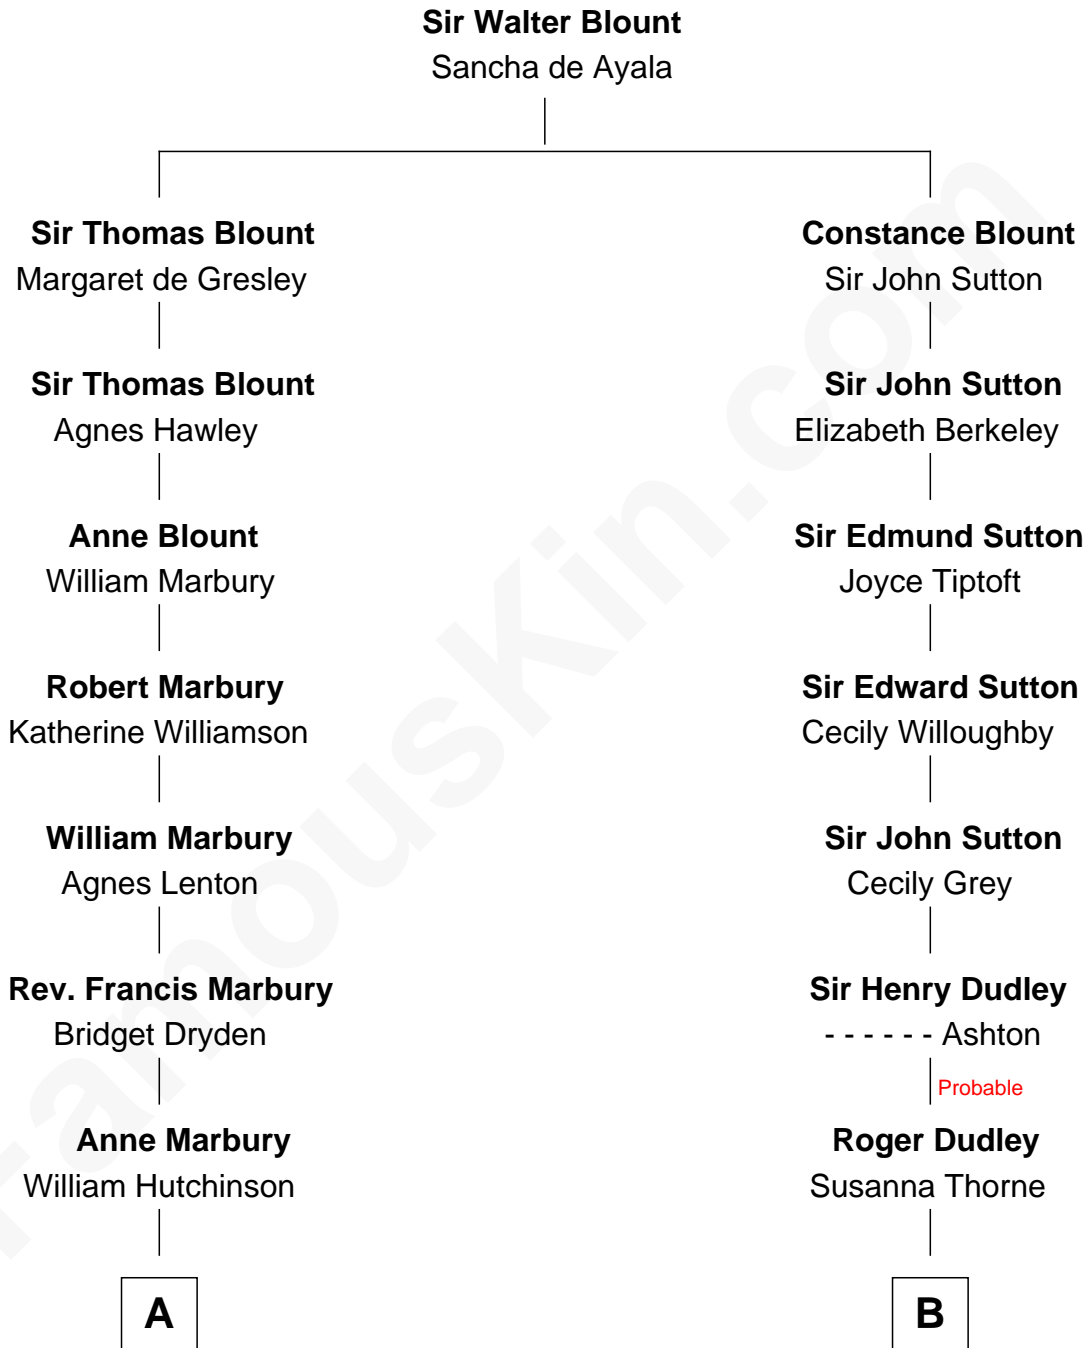

**FamousKin.com**  
**Relationship Chart of**  
**George W. Bush**  
*43rd U.S. President*

**15th cousin 4 times removed of**  
**William Marsh Rice**  
*Founder of Rice University*

**C**

—  
**Prescott Sheldon Bush**

Dorothy Wear Walker

—  
**George Herbert Walker Bush**

Barbara Pierce

—  
**George W. Bush**

*43rd U.S. President*

FamousKin.com