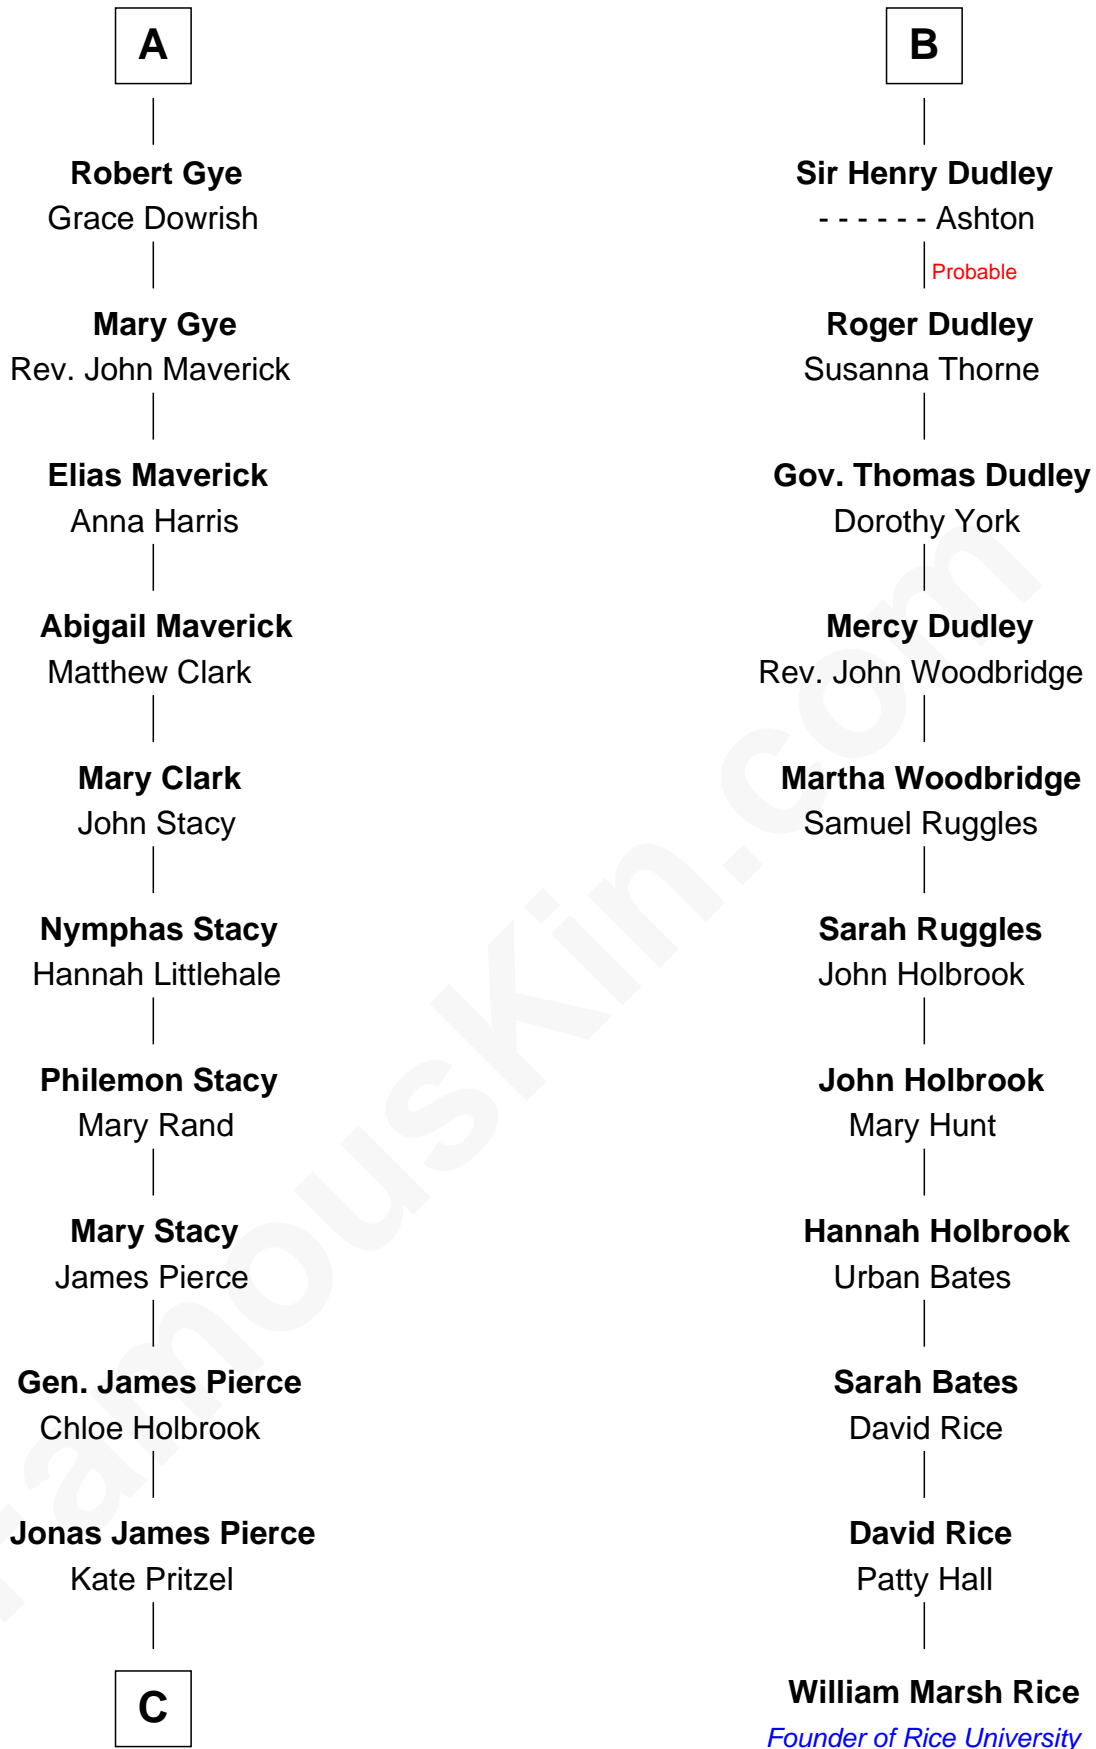

**FamousKin.com**  
**Relationship Chart of**  
**George W. Bush**  
*43rd U.S. President*

**17th cousin 3 times removed of**  
**William Marsh Rice**  
*Founder of Rice University*

**C**

—  
**Scott Pierce**  
Mabel Marvin

—  
**Marvin Pierce**  
Pauline Robinson

—  
**Barbara Pierce**  
George Herbert Walker Bush

—  
**George W. Bush**  
*43rd U.S. President*

FamousKin.com