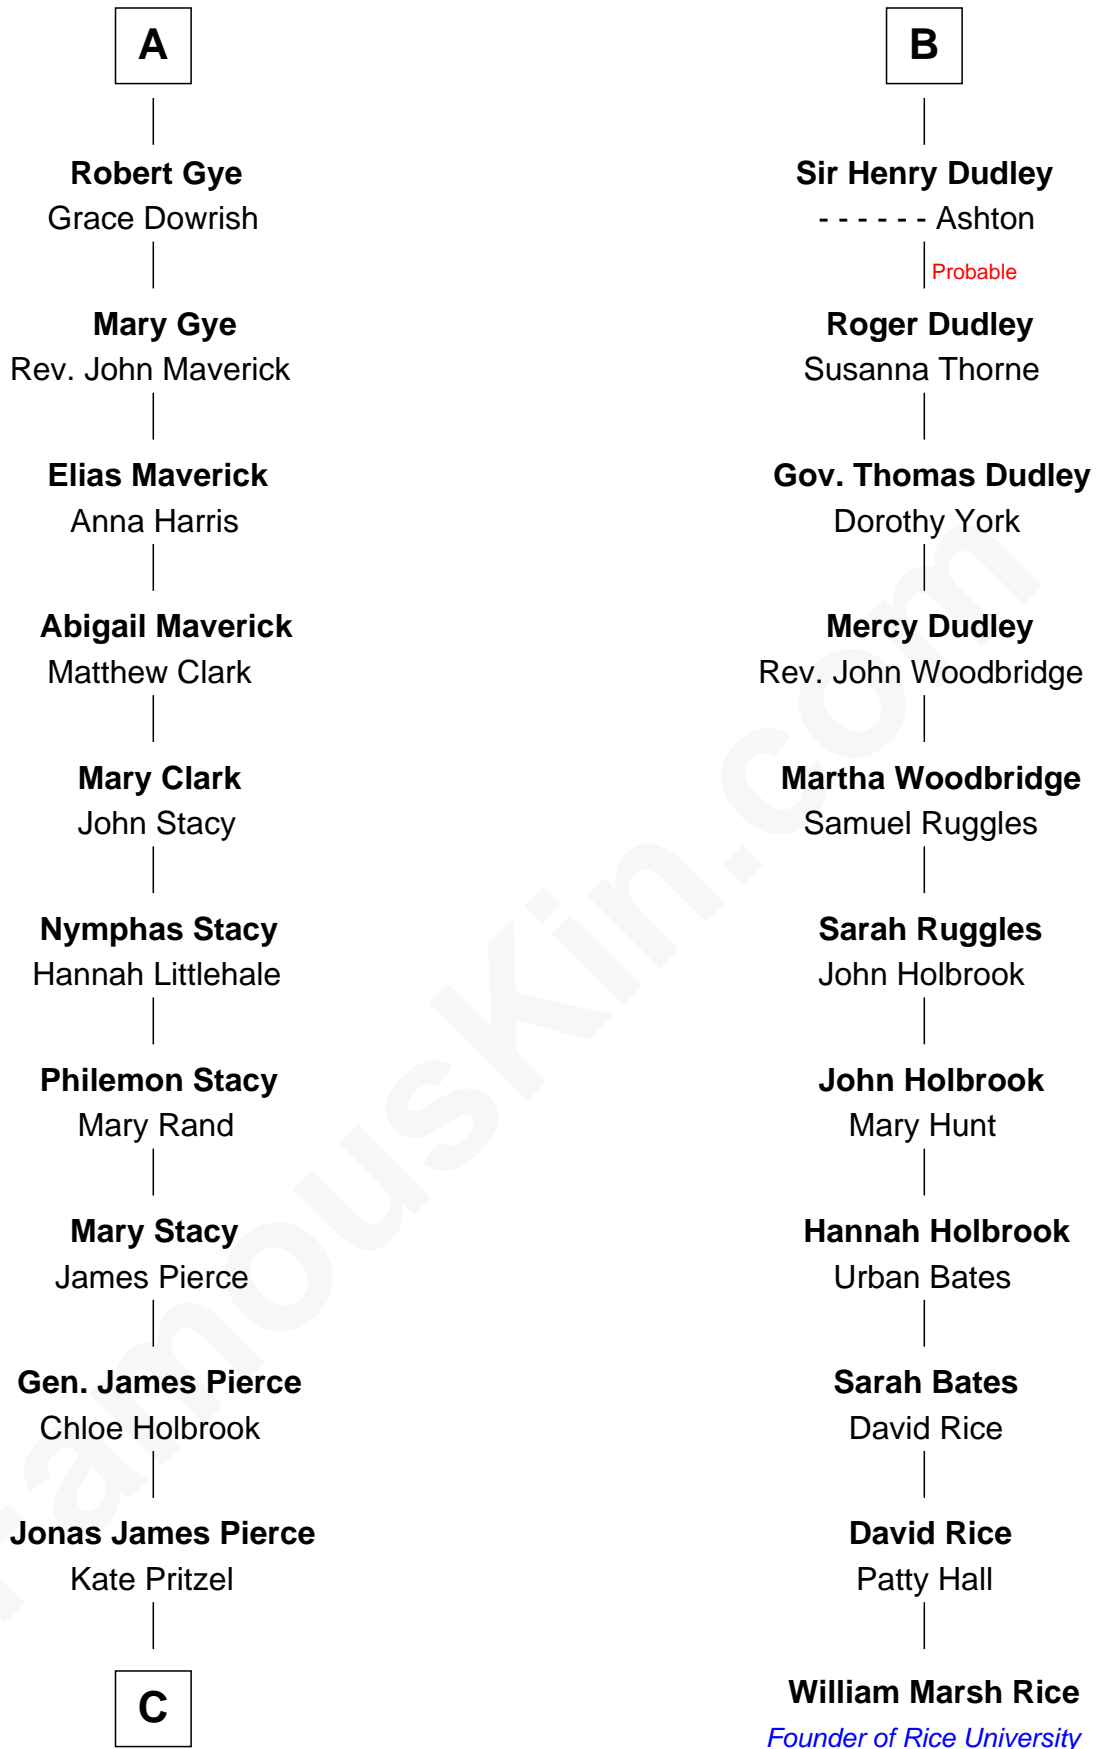

# FamousKin.com Relationship Chart of

**George W. Bush**  
43rd U.S. President

17th cousin 3 times removed of

**William Marsh Rice**  
Founder of Rice University

**Edmund Fitzalan**  
Alice de Warenne

**C**

—  
**Scott Pierce**  
Mabel Marvin

—  
**Marvin Pierce**  
Pauline Robinson

—  
**Barbara Pierce**  
George Herbert Walker Bush

—  
**George W. Bush**  
*43rd U.S. President*

FamousKin.com