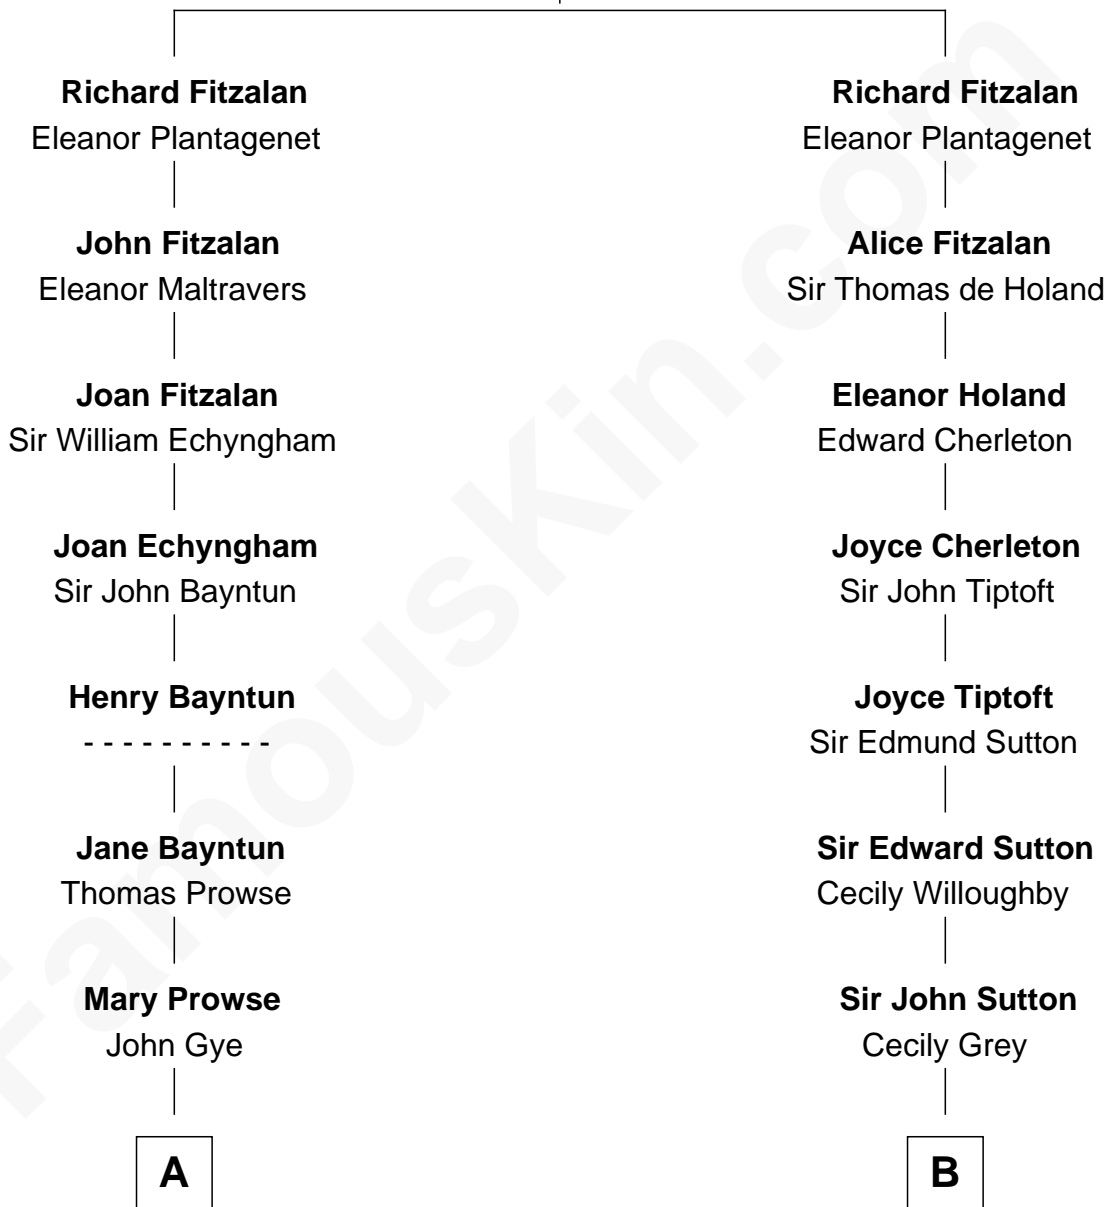

# FamousKin.com Relationship Chart of

**George W. Bush**  
43rd U.S. President

17th cousin 3 times removed of

**William Marsh Rice**  
Founder of Rice University

**Edmund Fitzalan**  
Alice de Warenne

**C**

—  
**Scott Pierce**  
Mabel Marvin

—  
**Marvin Pierce**  
Pauline Robinson

—  
**Barbara Pierce**  
George Herbert Walker Bush

—  
**George W. Bush**  
*43rd U.S. President*

FamousKin.com