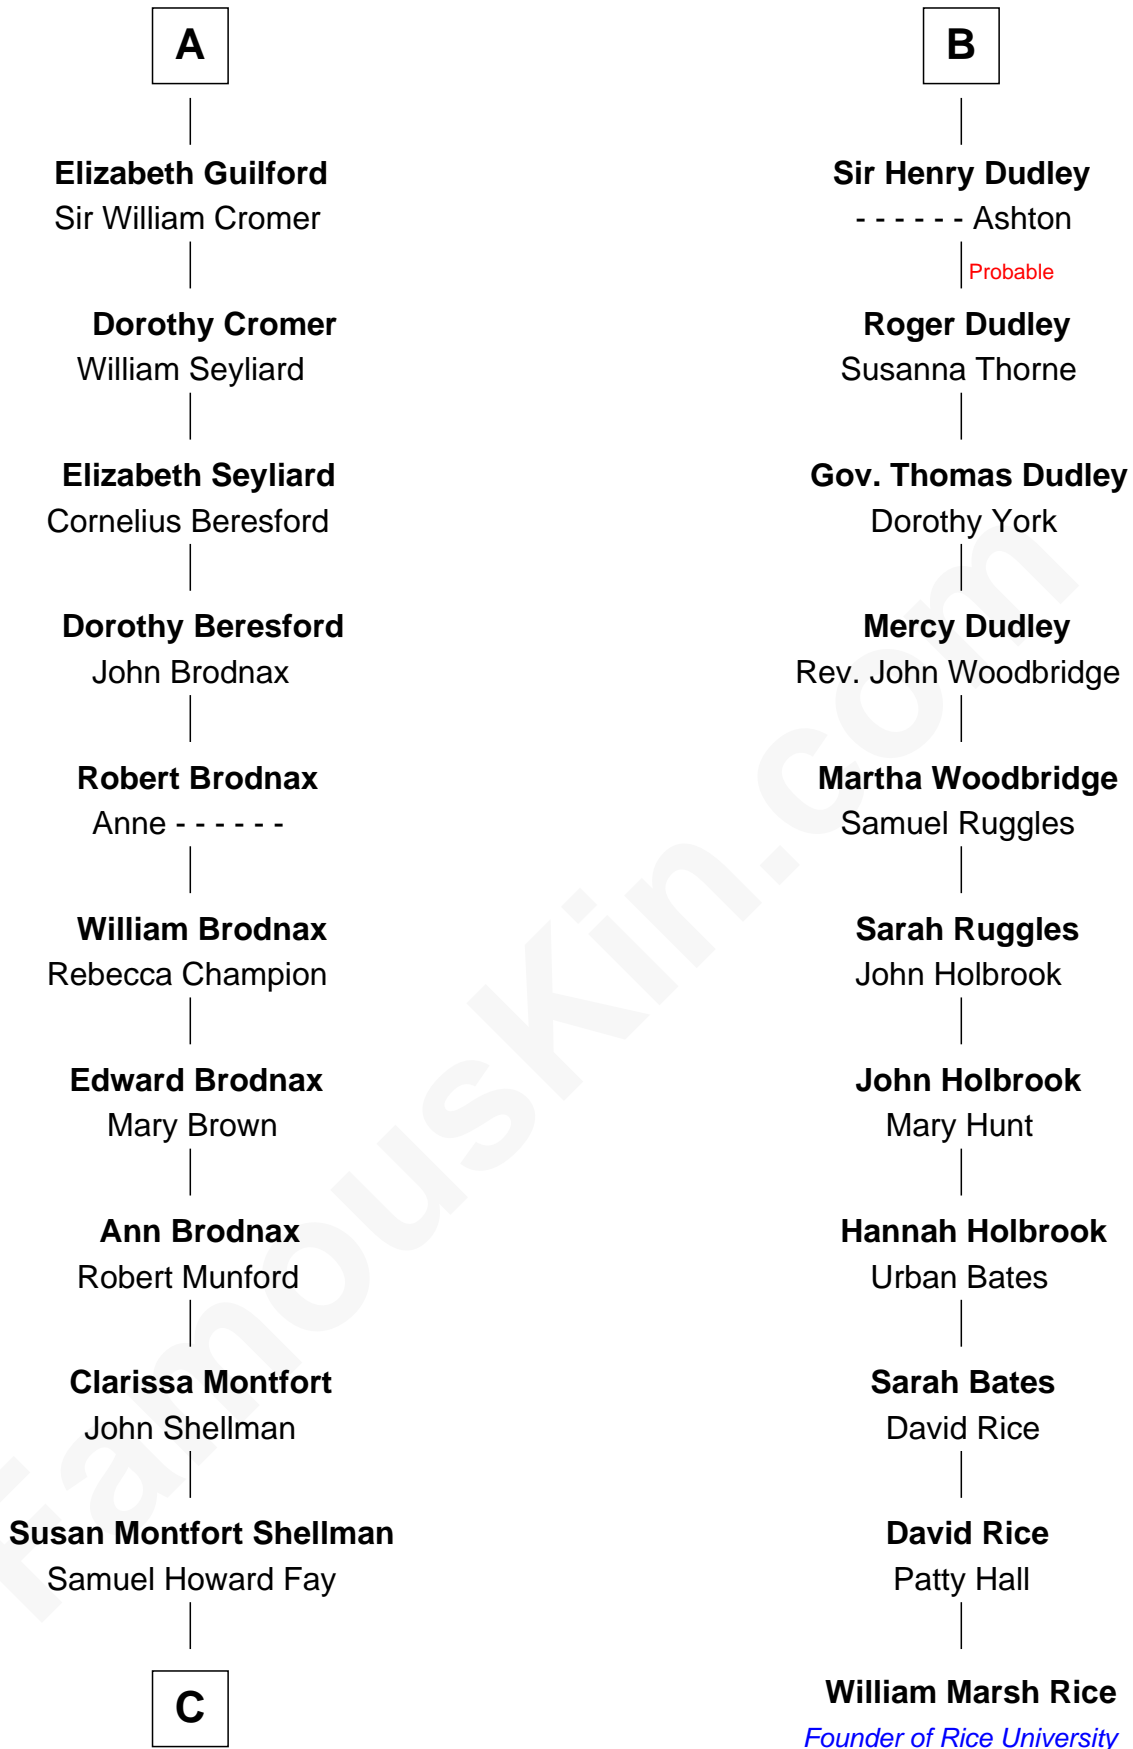

FamousKin.com Relationship Chart of

George W. Bush
43rd U.S. President

17th cousin 4 times removed of

William Marsh Rice
Founder of Rice University

Sir Robert de Holland
Maude la Zouche

C

—
Harriet Eleanor Fay
Rev. James Smith Bush

—
Samuel Prescott Bush
Flora Sheldon

—
Prescott Sheldon Bush
Dorothy Wear Walker

—
George Herbert Walker Bush
Barbara Pierce

—
George W. Bush
43rd U.S. President

FamousKin.com