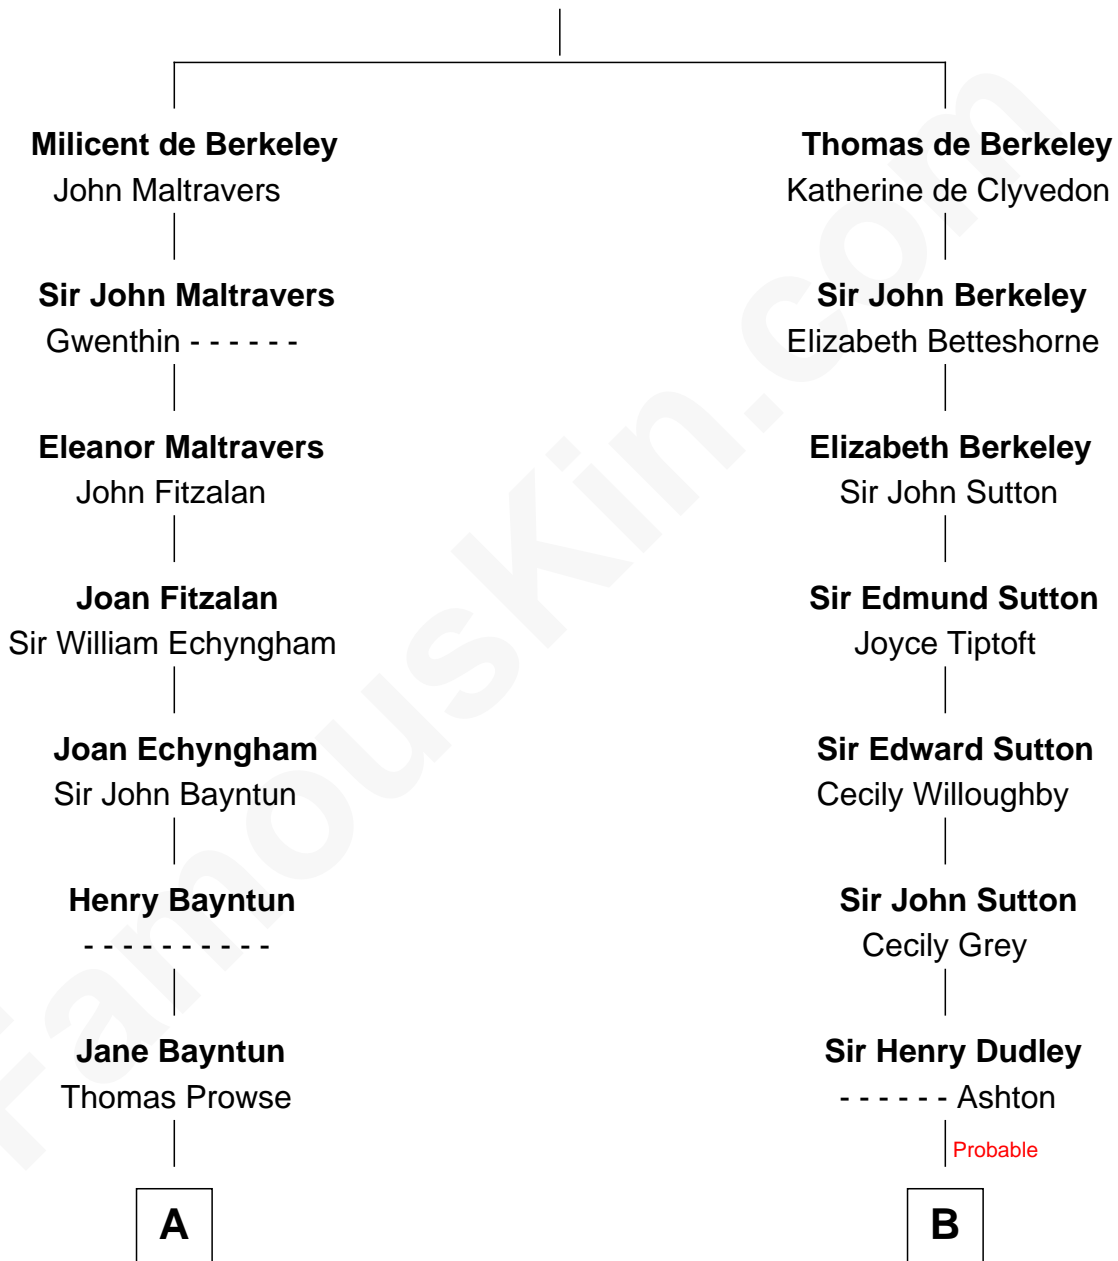

FamousKin.com
Relationship Chart of
George W. Bush
43rd U.S. President

16th cousin 5 times removed of
William Marsh Rice
Founder of Rice University

Sir Maurice de Berkeley
 Eve la Zouche

C

Jonas James Pierce

Kate Pritzel

Scott Pierce

Mabel Marvin

Marvin Pierce

Pauline Robinson

Barbara Pierce

George Herbert Walker Bush

George W. Bush

43rd U.S. President

FamousKin.com