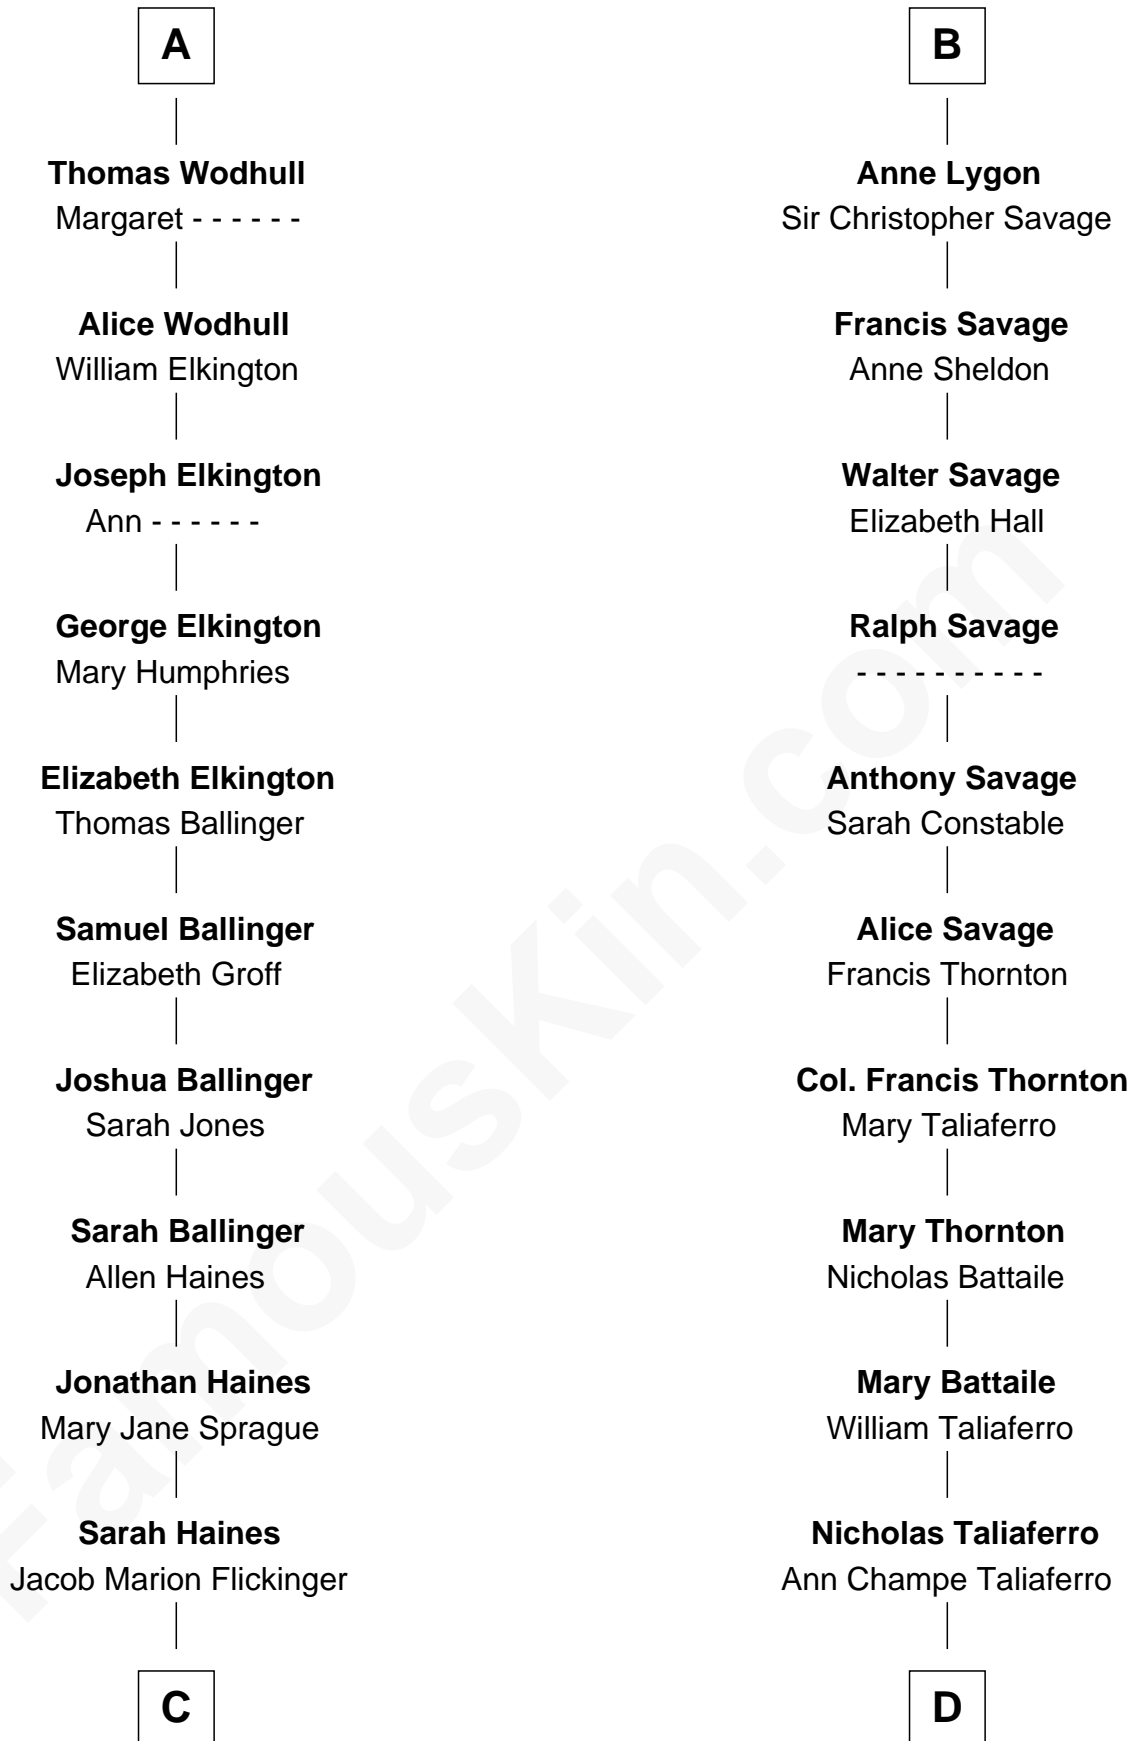

FamousKin.com Relationship Chart of

George W. Bush
43rd U.S. President

20th cousin of

General George C. Marshall
Author of "The Marshall Plan"

Sir Warin Trussell
Maud de St. Philibert

C

Lulu Dell Flickinger
James Edgar Robinson

Pauline Robinson
Marvin Pierce

Barbara Pierce
George Herbert Walker Bush

George W. Bush
43rd U.S. President

D

Matilda Battaile Taliaferro
Martin Marshall

William Champe Marshall
Susan Myers

George Catlett Marshall
Laura Emily Bradford