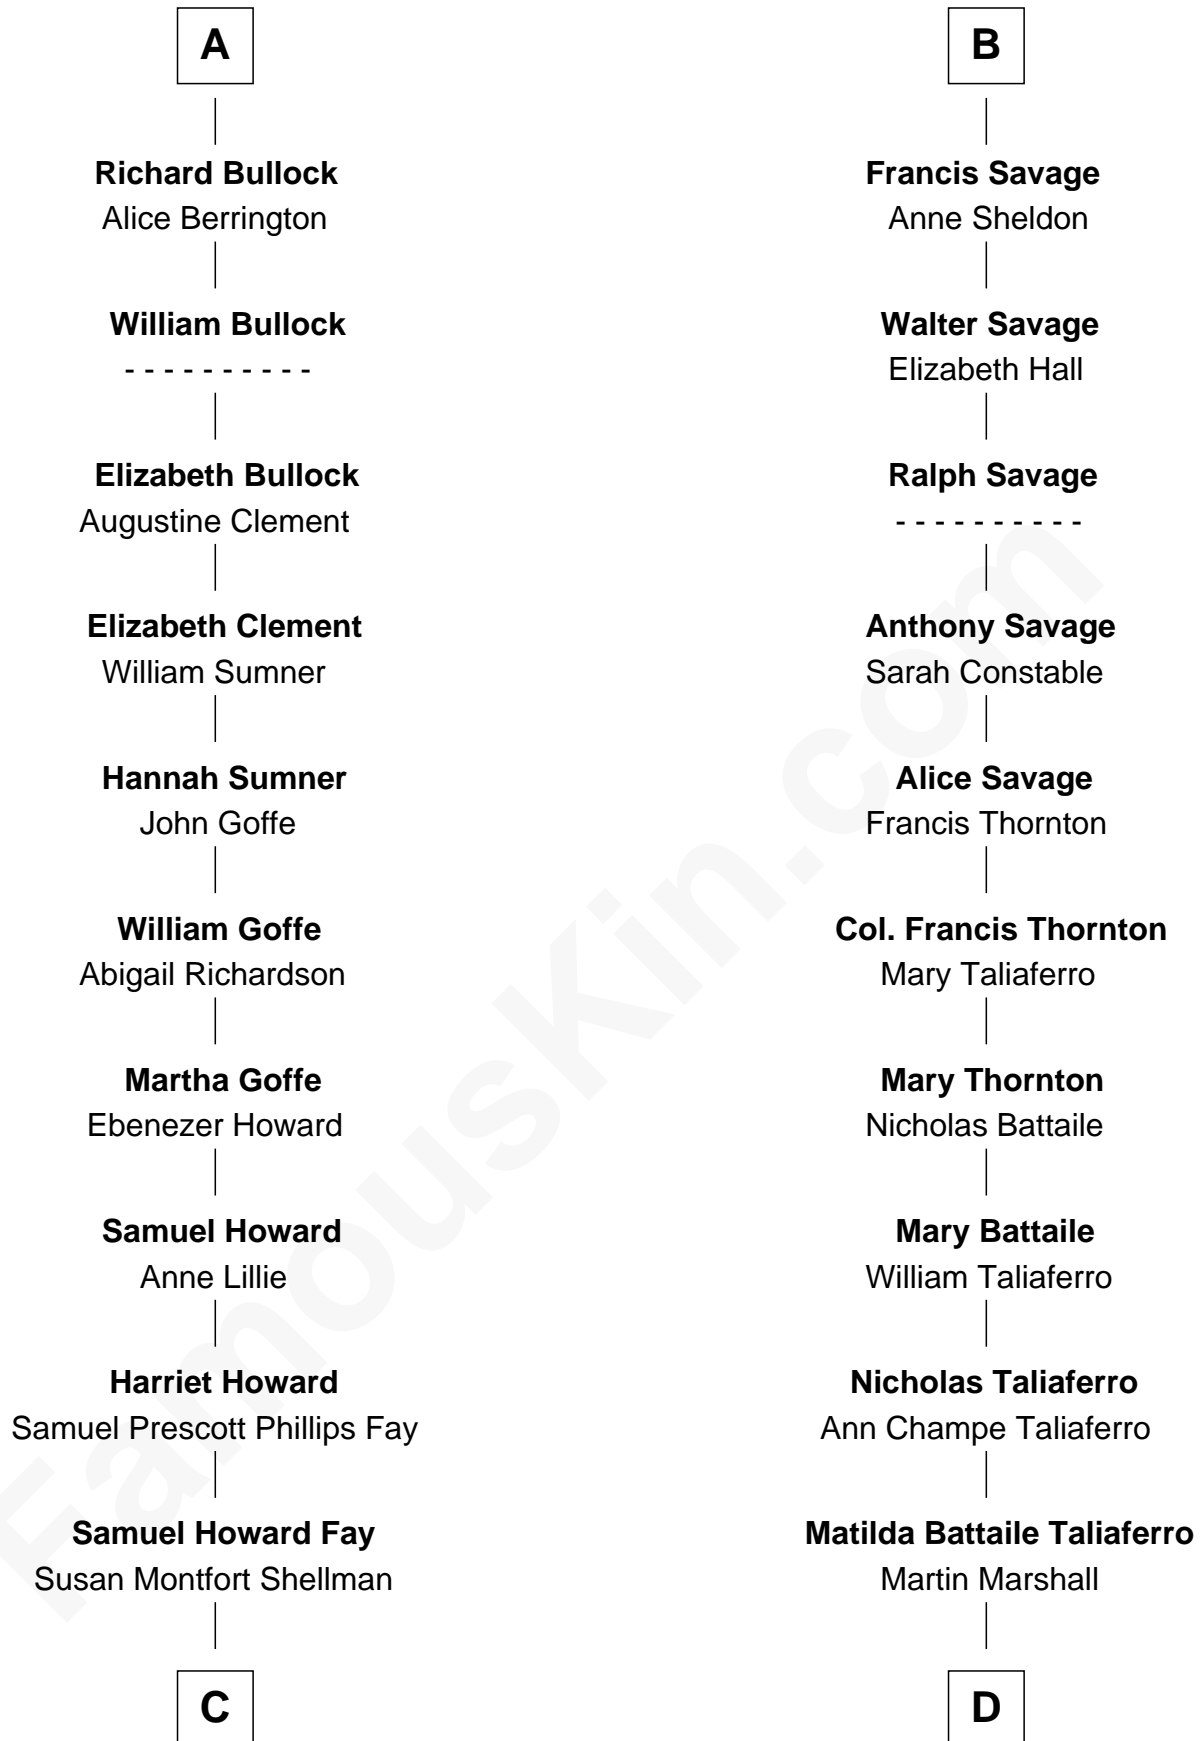

FamousKin.com
Relationship Chart of
George W. Bush
43rd U.S. President

19th cousin 2 times removed of
General George C. Marshall
Author of "The Marshall Plan"

C

Harriet Eleanor Fay
Rev. James Smith Bush

Samuel Prescott Bush
Flora Sheldon

Prescott Sheldon Bush
Dorothy Wear Walker

George Herbert Walker Bush
Barbara Pierce

George W. Bush
43rd U.S. President

D

William Champe Marshall
Susan Myers

George Catlett Marshall
Laura Emily Bradford

General George C. Marshall
U.S. Army - World War II