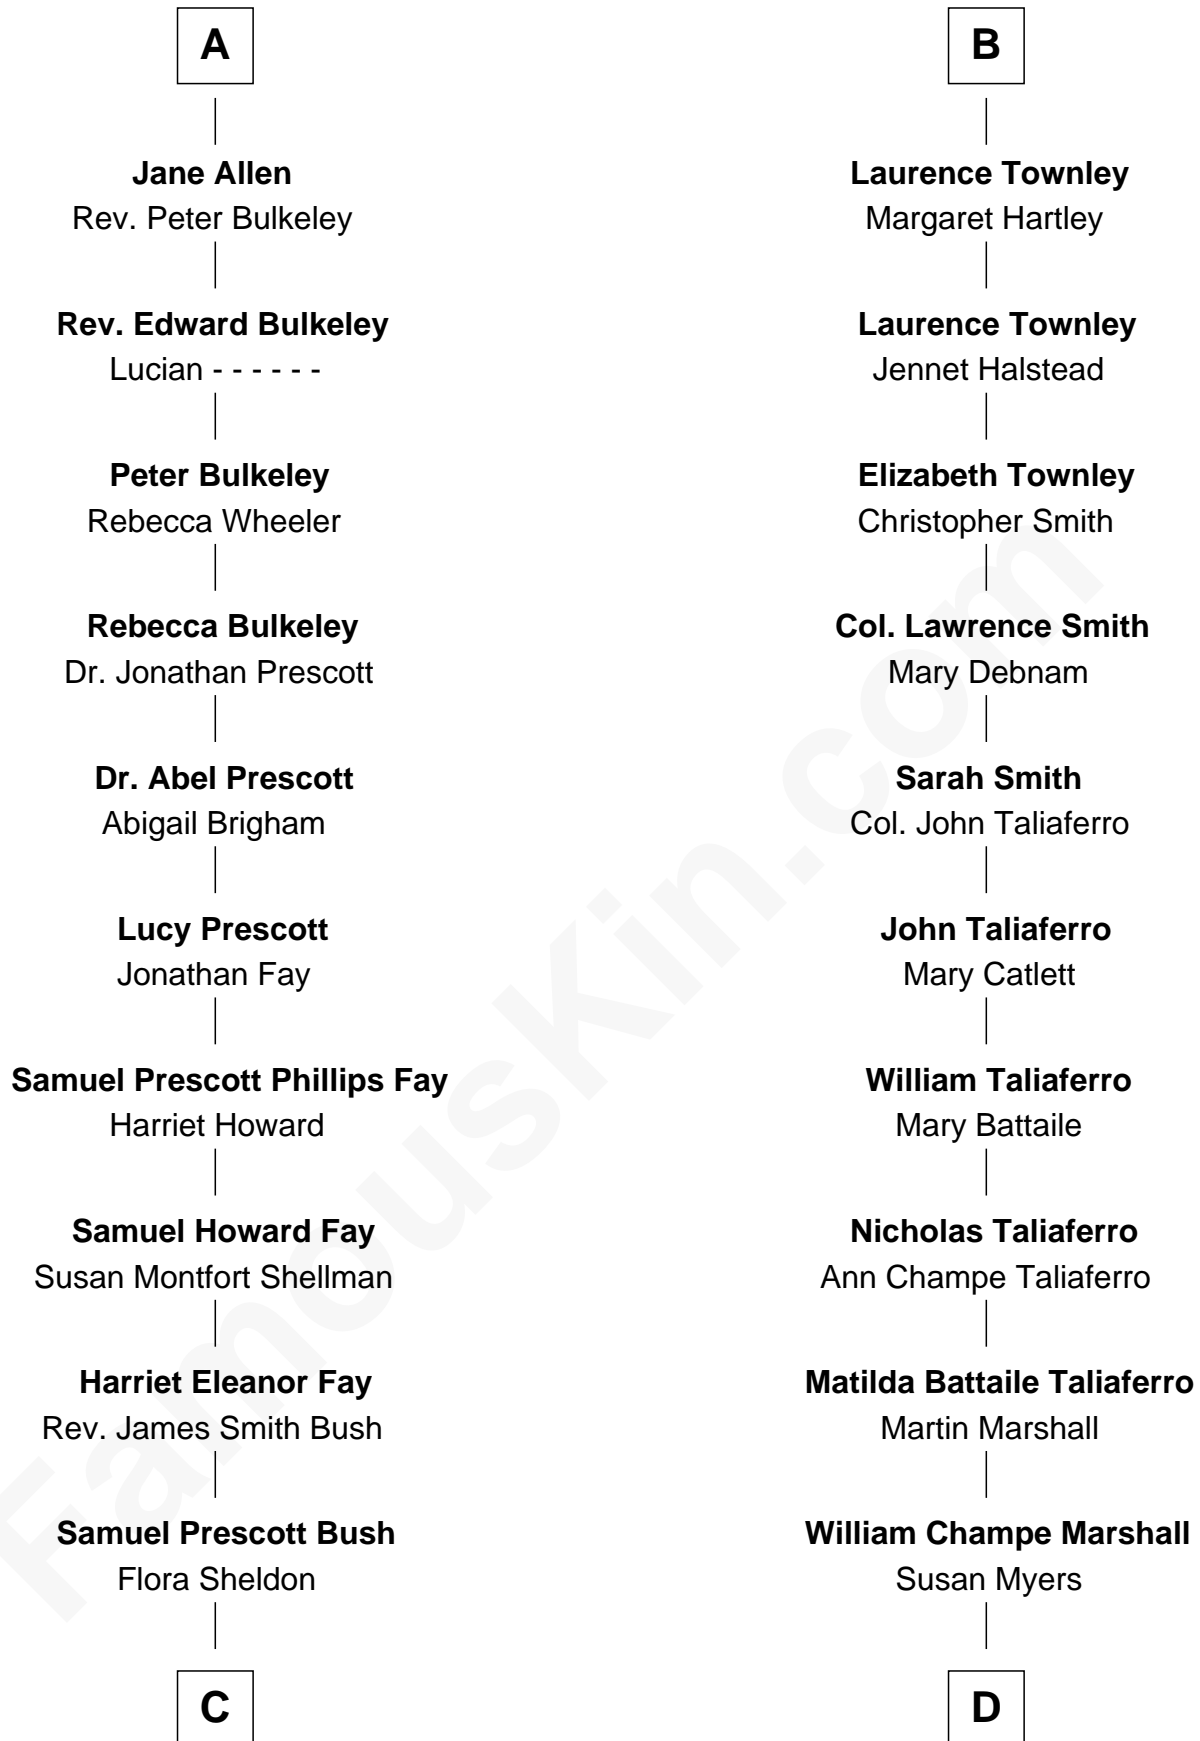

FamousKin.com
Relationship Chart of
George W. Bush
43rd U.S. President

18th cousin 1 time removed of
General George C. Marshall
Author of "The Marshall Plan"

FamousKin.com