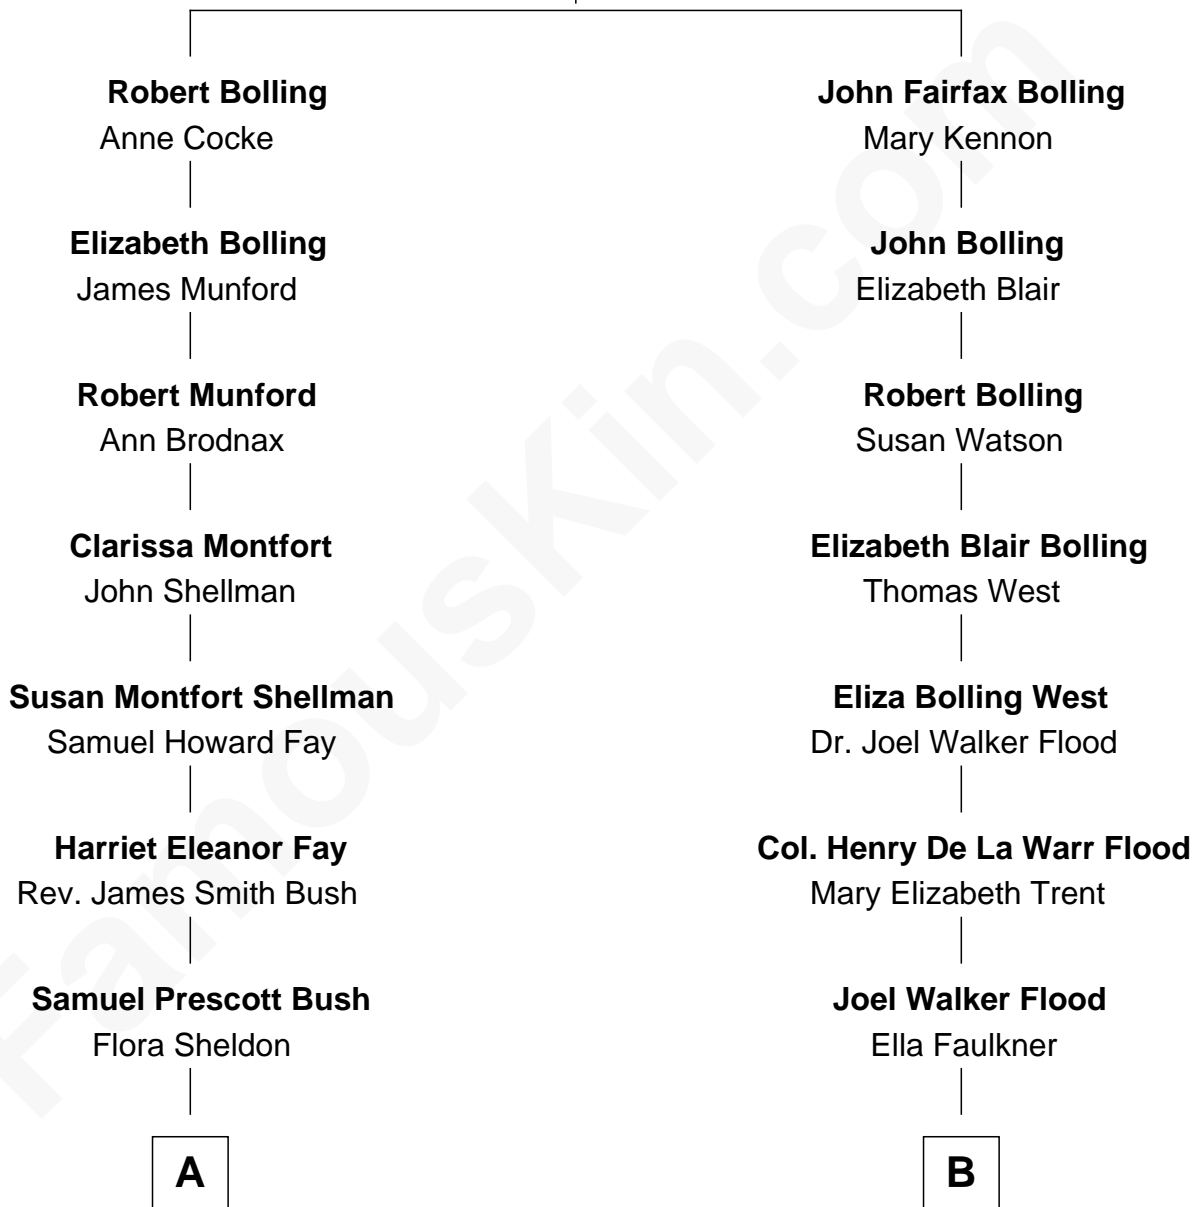

FamousKin.com Relationship Chart of

George W. Bush

43rd U.S. President

8th cousin 1 time removed of

Harry F. Byrd

50th Governor of Virginia

Col. Robert Bolling

*with wife
Anne Stith*

*with wife
Jane Rolfe*

FamousKin.com