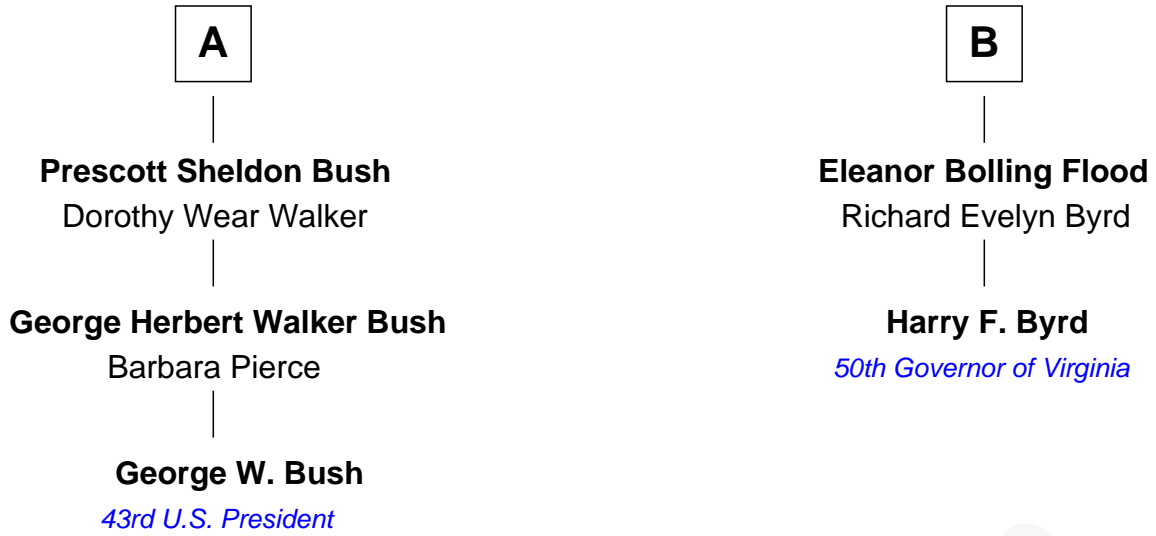

FamousKin.com Relationship Chart of

George W. Bush

43rd U.S. President

8th cousin 1 time removed of

Harry F. Byrd

50th Governor of Virginia

Col. Robert Bolling

*with wife
Anne Stith*

*with wife
Jane Rolfe*

FamousKin.com