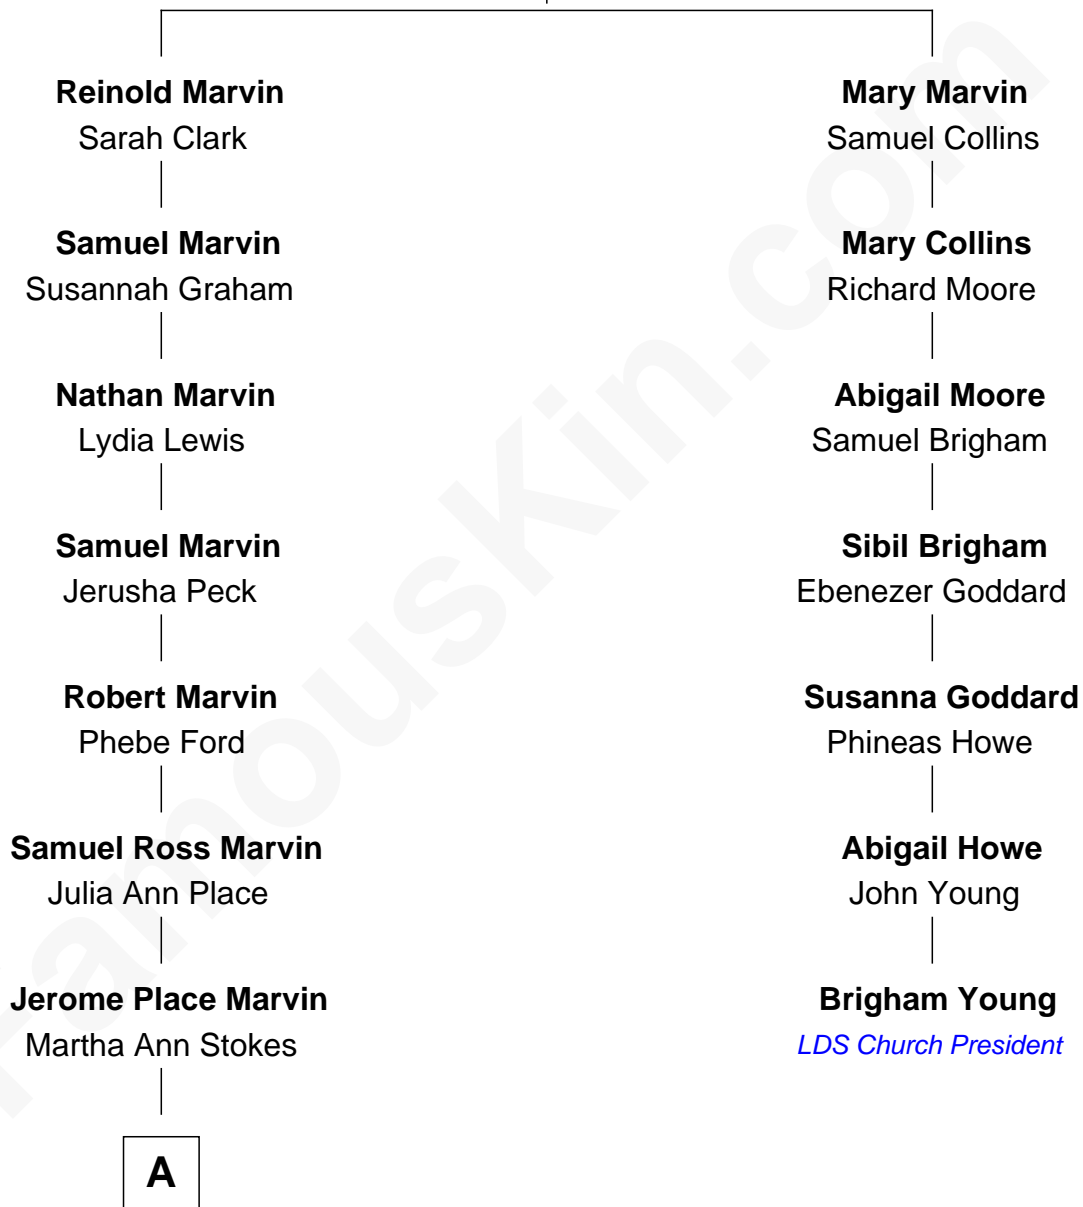

# FamousKin.com Relationship Chart of

**George W. Bush**  
43rd U.S. President

6th cousin 4 times removed of

**Brigham Young**

2nd President of the Mormon Church

**Reinold Marvin**

Mary - - - - -

FamousKin.com