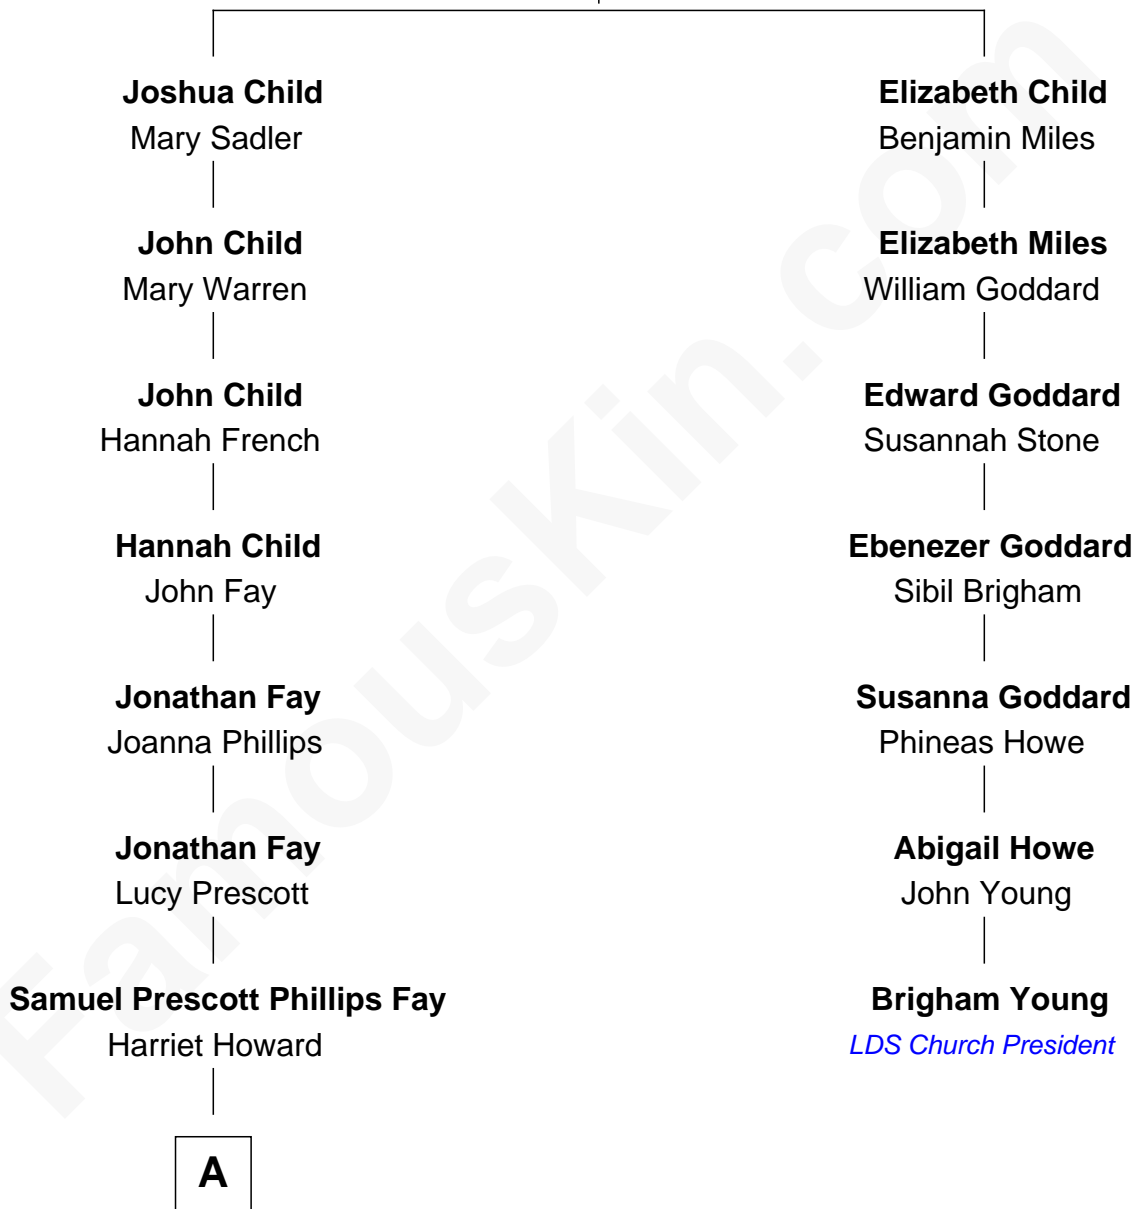

FamousKin.com Relationship Chart of

George W. Bush
43rd U.S. President

6th cousin 6 times removed of

Brigham Young

2nd President of the Mormon Church

Wolston Child

Ellen Empson

A

—
Samuel Howard Fay
Susan Montfort Shellman

—
Harriet Eleanor Fay
Rev. James Smith Bush

—
Samuel Prescott Bush
Flora Sheldon

—
Prescott Sheldon Bush
Dorothy Wear Walker

—
George Herbert Walker Bush
Barbara Pierce