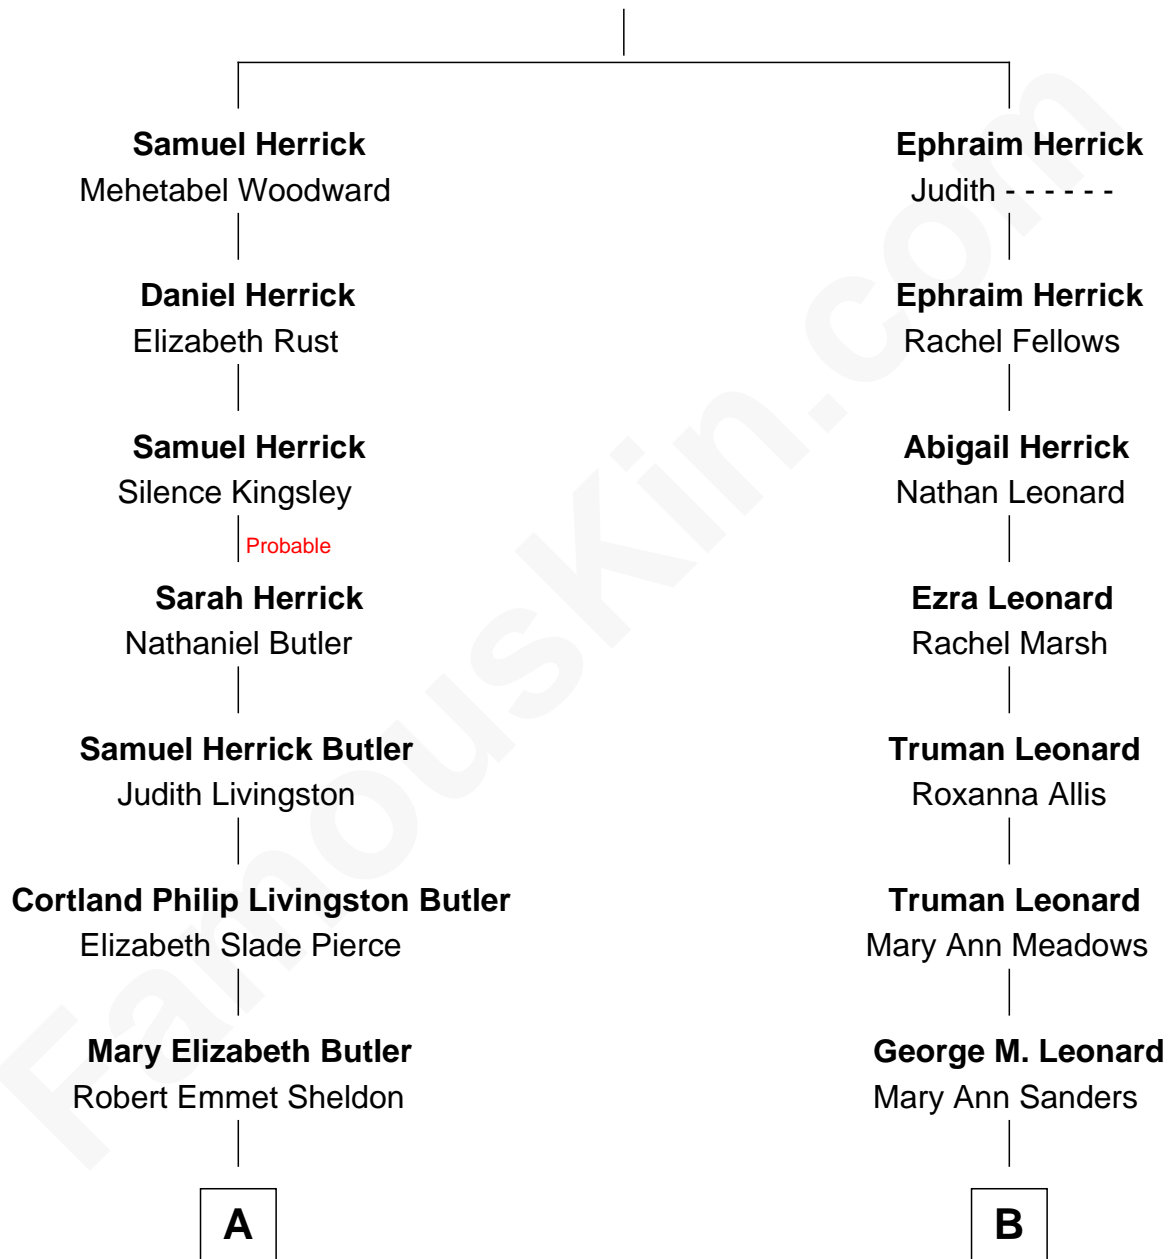

# FamousKin.com Relationship Chart of

**George W. Bush**

*43rd U.S. President*

9th cousin 1 time removed of

**Steve Young**

*NFL Hall of Fame Quarterback*

**Ephraim Herrick**

Mary Cross

Steve Young photo by [Marianne O'Leary](#) (CC BY 2.0)