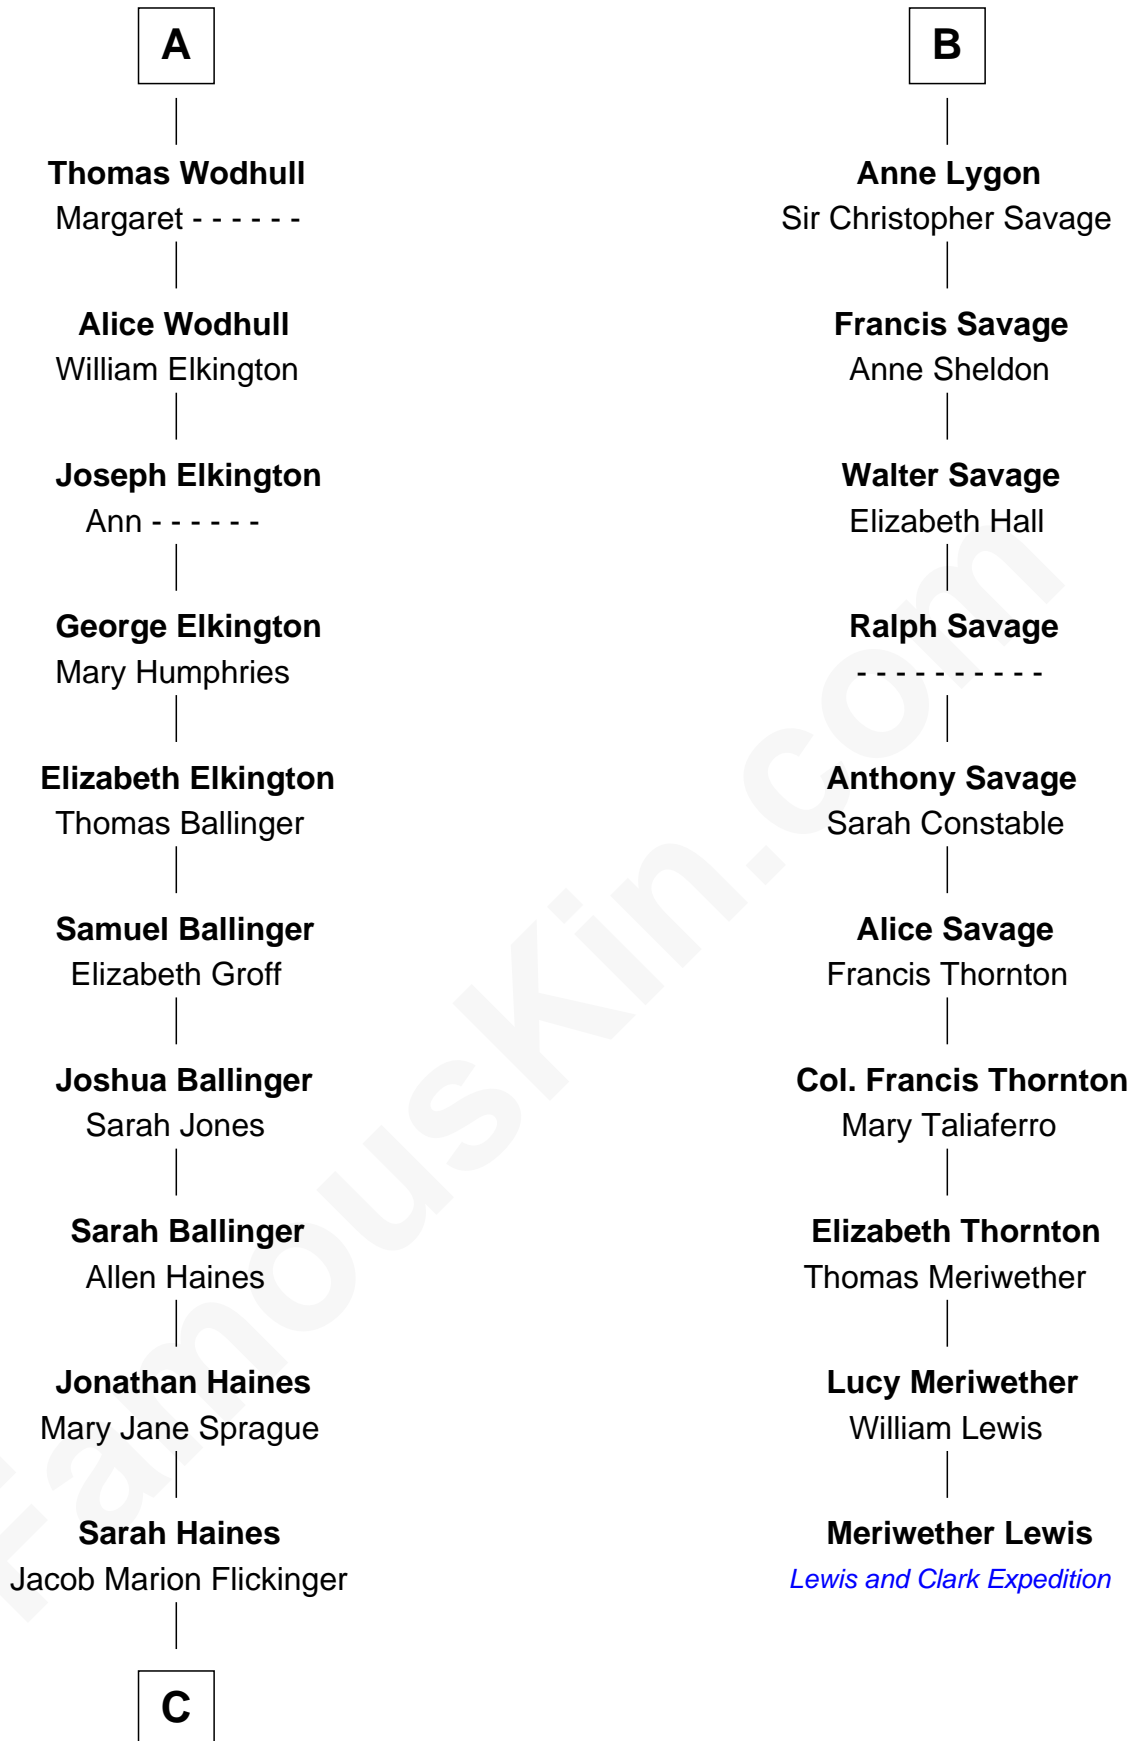

**FamousKin.com**  
**Relationship Chart of**  
**George W. Bush**  
*43rd U.S. President*

**16th cousin 4 times removed of**  
**Meriwether Lewis**  
*Lewis and Clark Expedition*

**C**

—  
**Lulu Dell Flickinger**  
James Edgar Robinson

—  
**Pauline Robinson**  
Marvin Pierce

—  
**Barbara Pierce**  
George Herbert Walker Bush

—  
**George W. Bush**  
*43rd U.S. President*

FamousKin.com