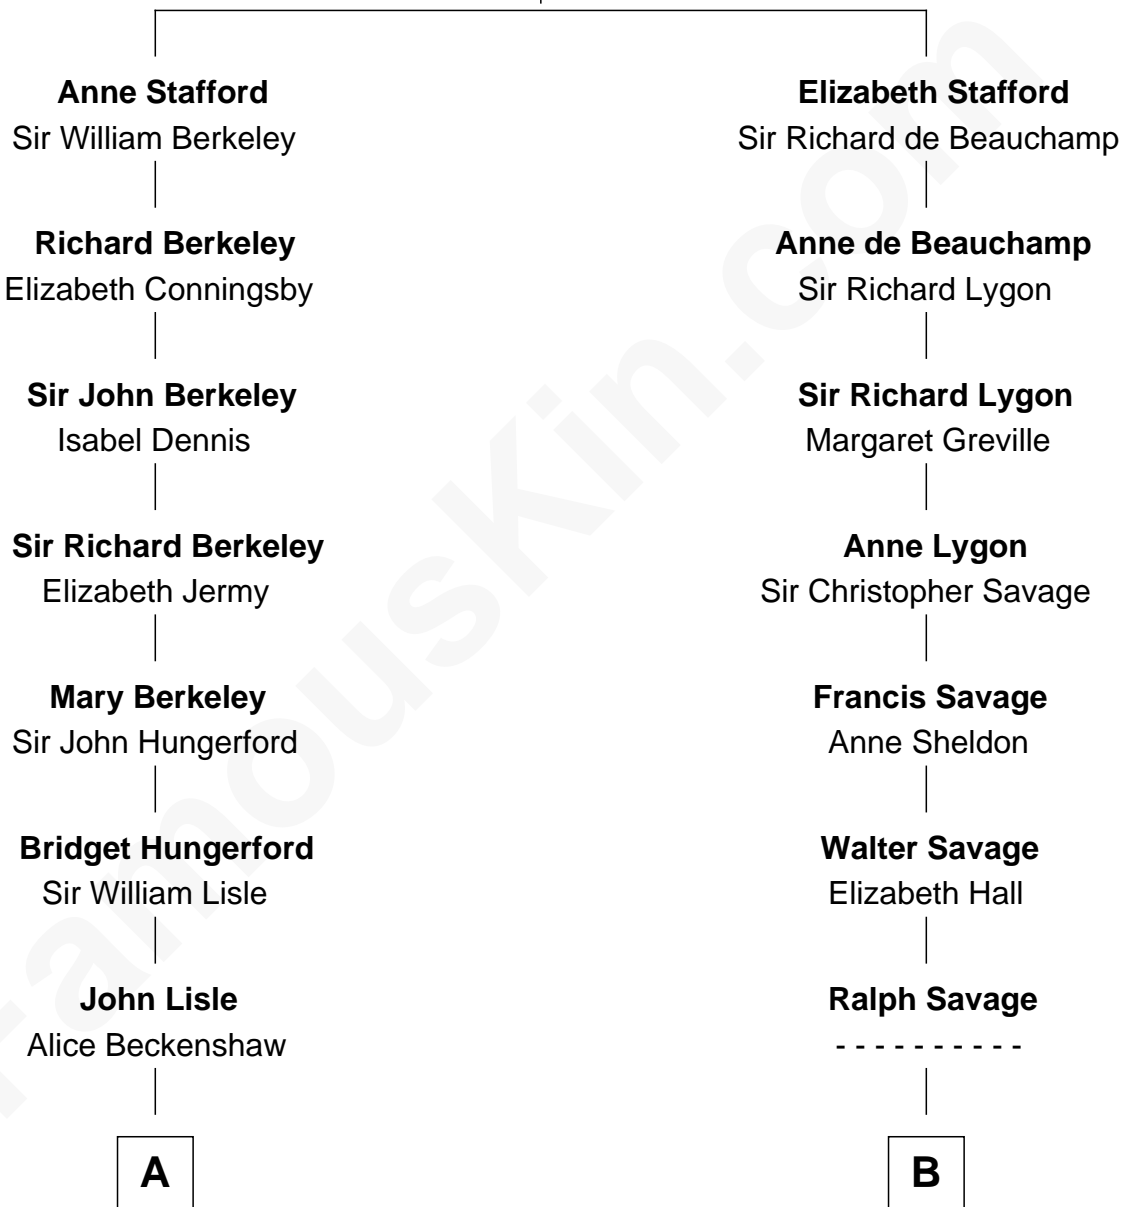

**FamousKin.com**  
**Relationship Chart of**  
**George W. Bush**  
*43rd U.S. President*

**12th cousin 6 times removed of**  
**Meriwether Lewis**  
*Lewis and Clark Expedition*

**Sir Humphrey Stafford**  
 Eleanor Aylesbury

**C**

George Herbert Walker Bush

Barbara Pierce

George W. Bush

*43rd U.S. President*

FamousKin.com