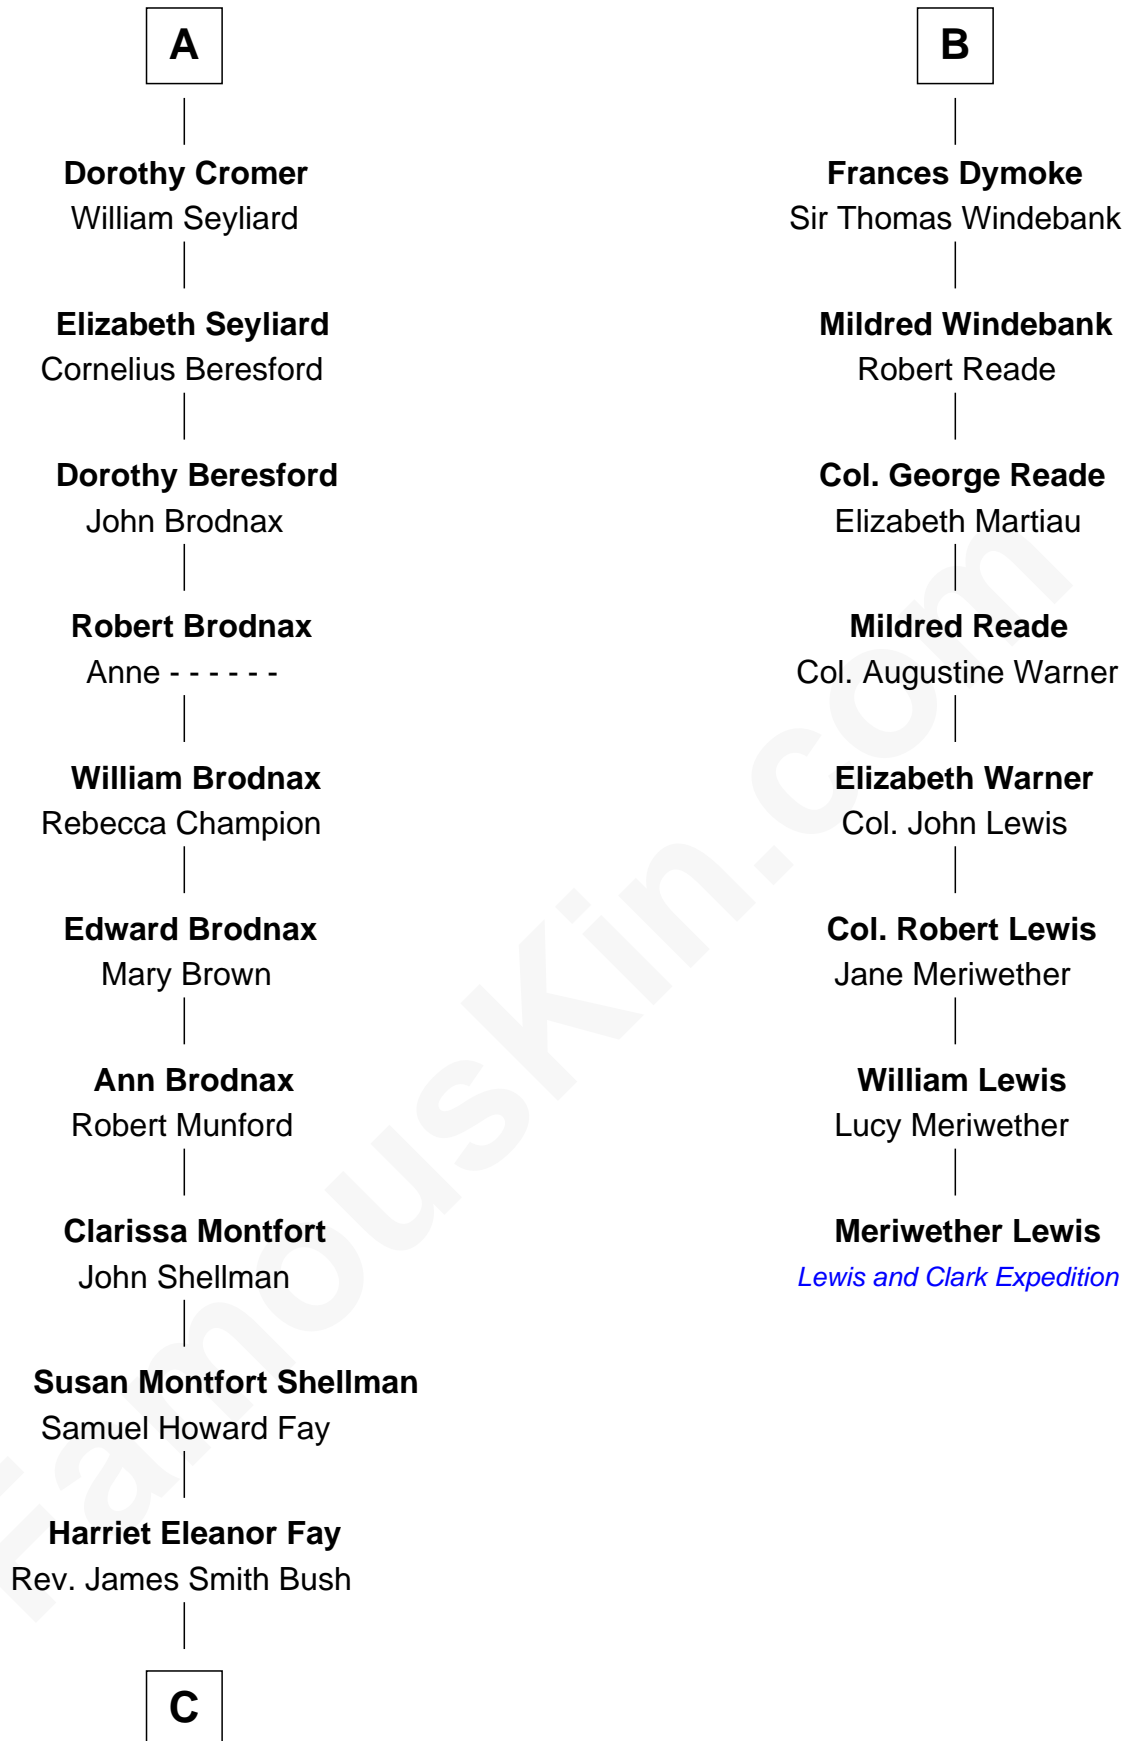

FamousKin.com
Relationship Chart of
George W. Bush
43rd U.S. President

14th cousin 6 times removed of
Meriwether Lewis
Lewis and Clark Expedition

C

—
Samuel Prescott Bush

Flora Sheldon

—
Prescott Sheldon Bush

Dorothy Wear Walker

—
George Herbert Walker Bush

Barbara Pierce

—
George W. Bush

43rd U.S. President

FamousKin.com