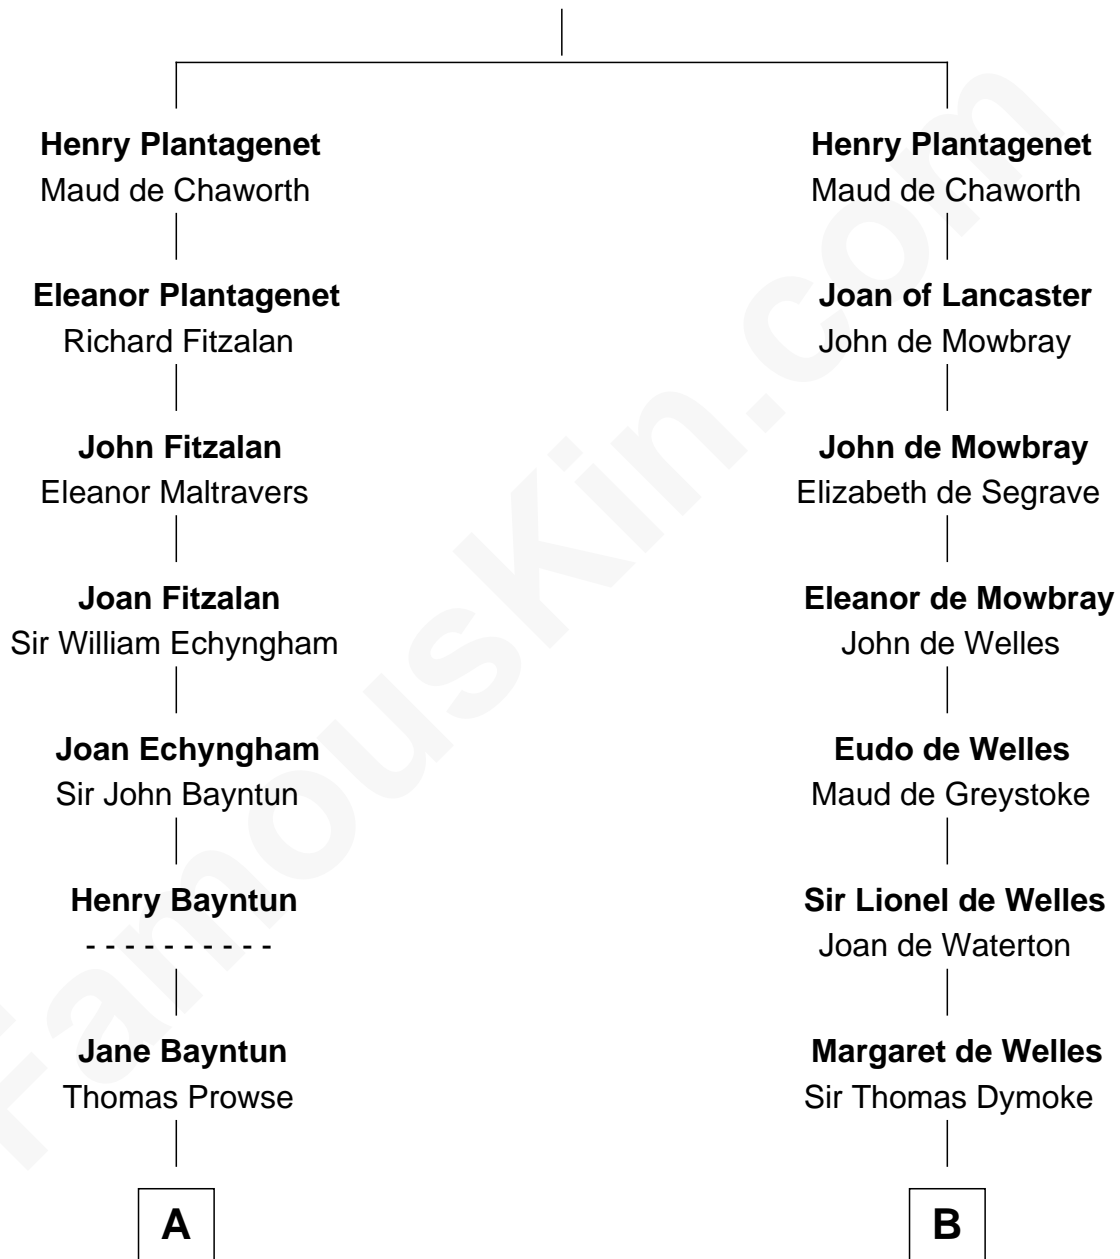

**FamousKin.com**  
**Relationship Chart of**  
**George W. Bush**  
*43rd U.S. President*

**16th cousin 5 times removed of**  
**Meriwether Lewis**  
*Lewis and Clark Expedition*

**Edmund Plantagenet**  
 Blanche of Artois

**C**

Jonas James Pierce

Kate Pritzel

Scott Pierce

Mabel Marvin

Marvin Pierce

Pauline Robinson

Barbara Pierce

George Herbert Walker Bush

George W. Bush

*43rd U.S. President*

FamousKin.com