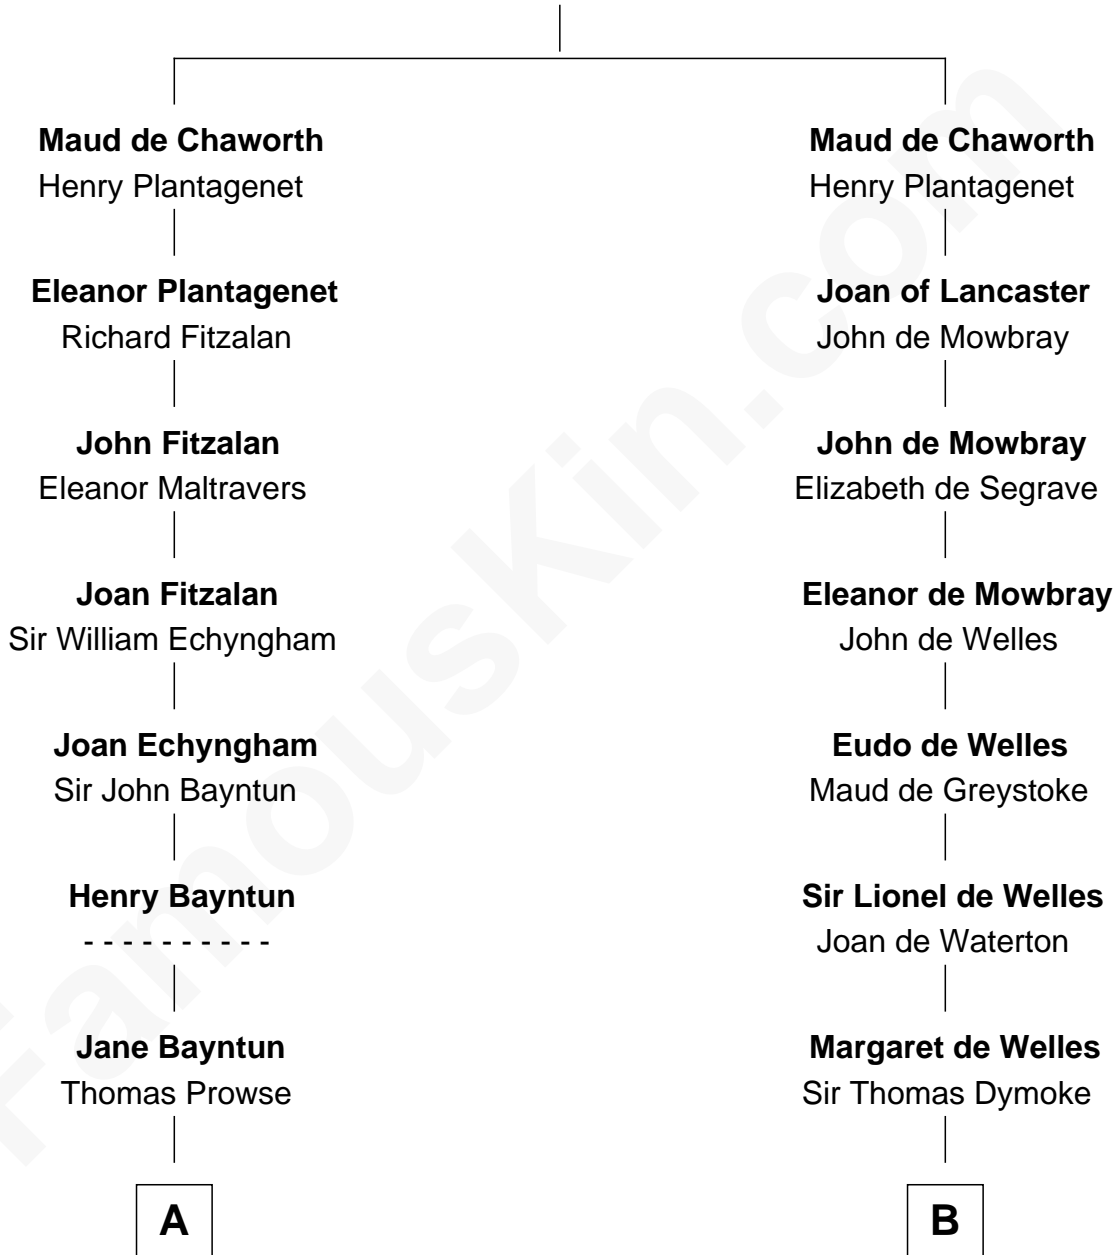

FamousKin.com
Relationship Chart of
George W. Bush
43rd U.S. President

16th cousin 5 times removed of
Meriwether Lewis
Lewis and Clark Expedition

Sir Patrick de Chaworth
 Isabella de Beauchamp

C

Jonas James Pierce

Kate Pritzel

Scott Pierce

Mabel Marvin

Marvin Pierce

Pauline Robinson

Barbara Pierce

George Herbert Walker Bush

George W. Bush

43rd U.S. President

FamousKin.com