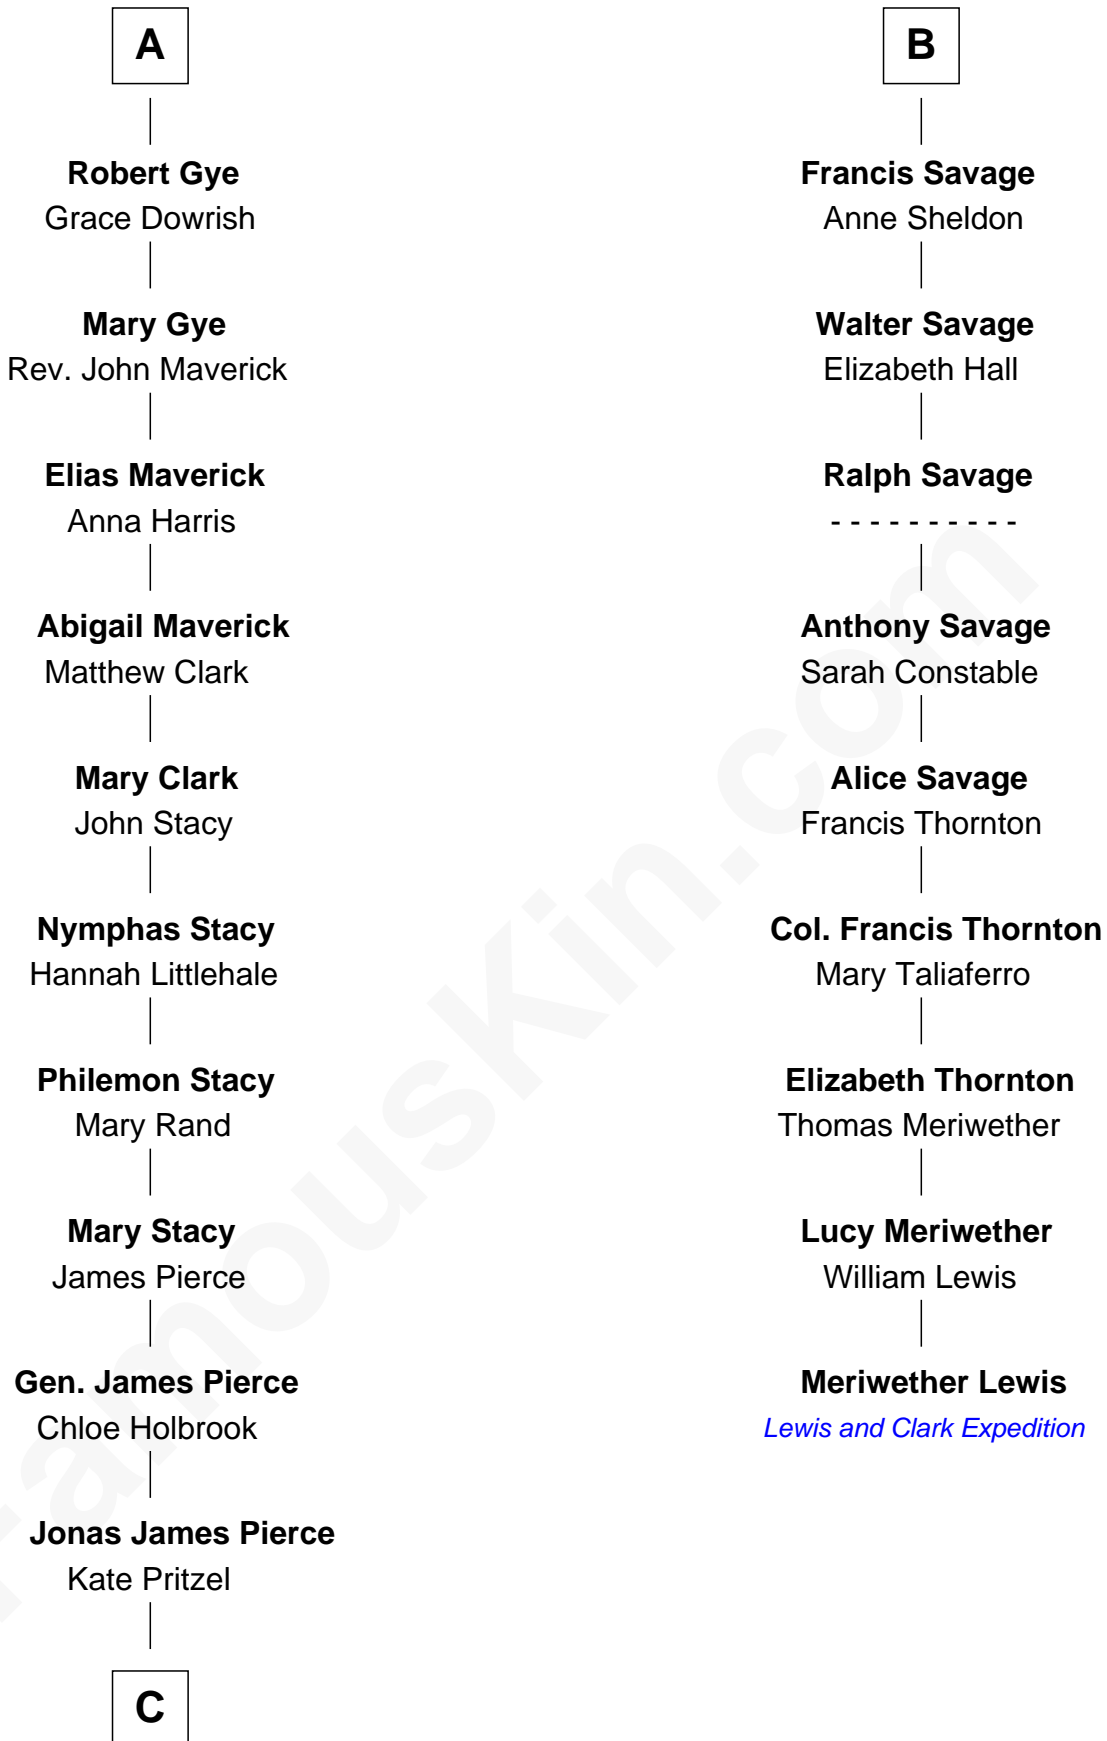

**FamousKin.com**  
**Relationship Chart of**  
**George W. Bush**  
*43rd U.S. President*

**15th cousin 5 times removed of**  
**Meriwether Lewis**  
*Lewis and Clark Expedition*

**Edmund Fitzalan**  
 Alice de Warenne

FamousKin.com