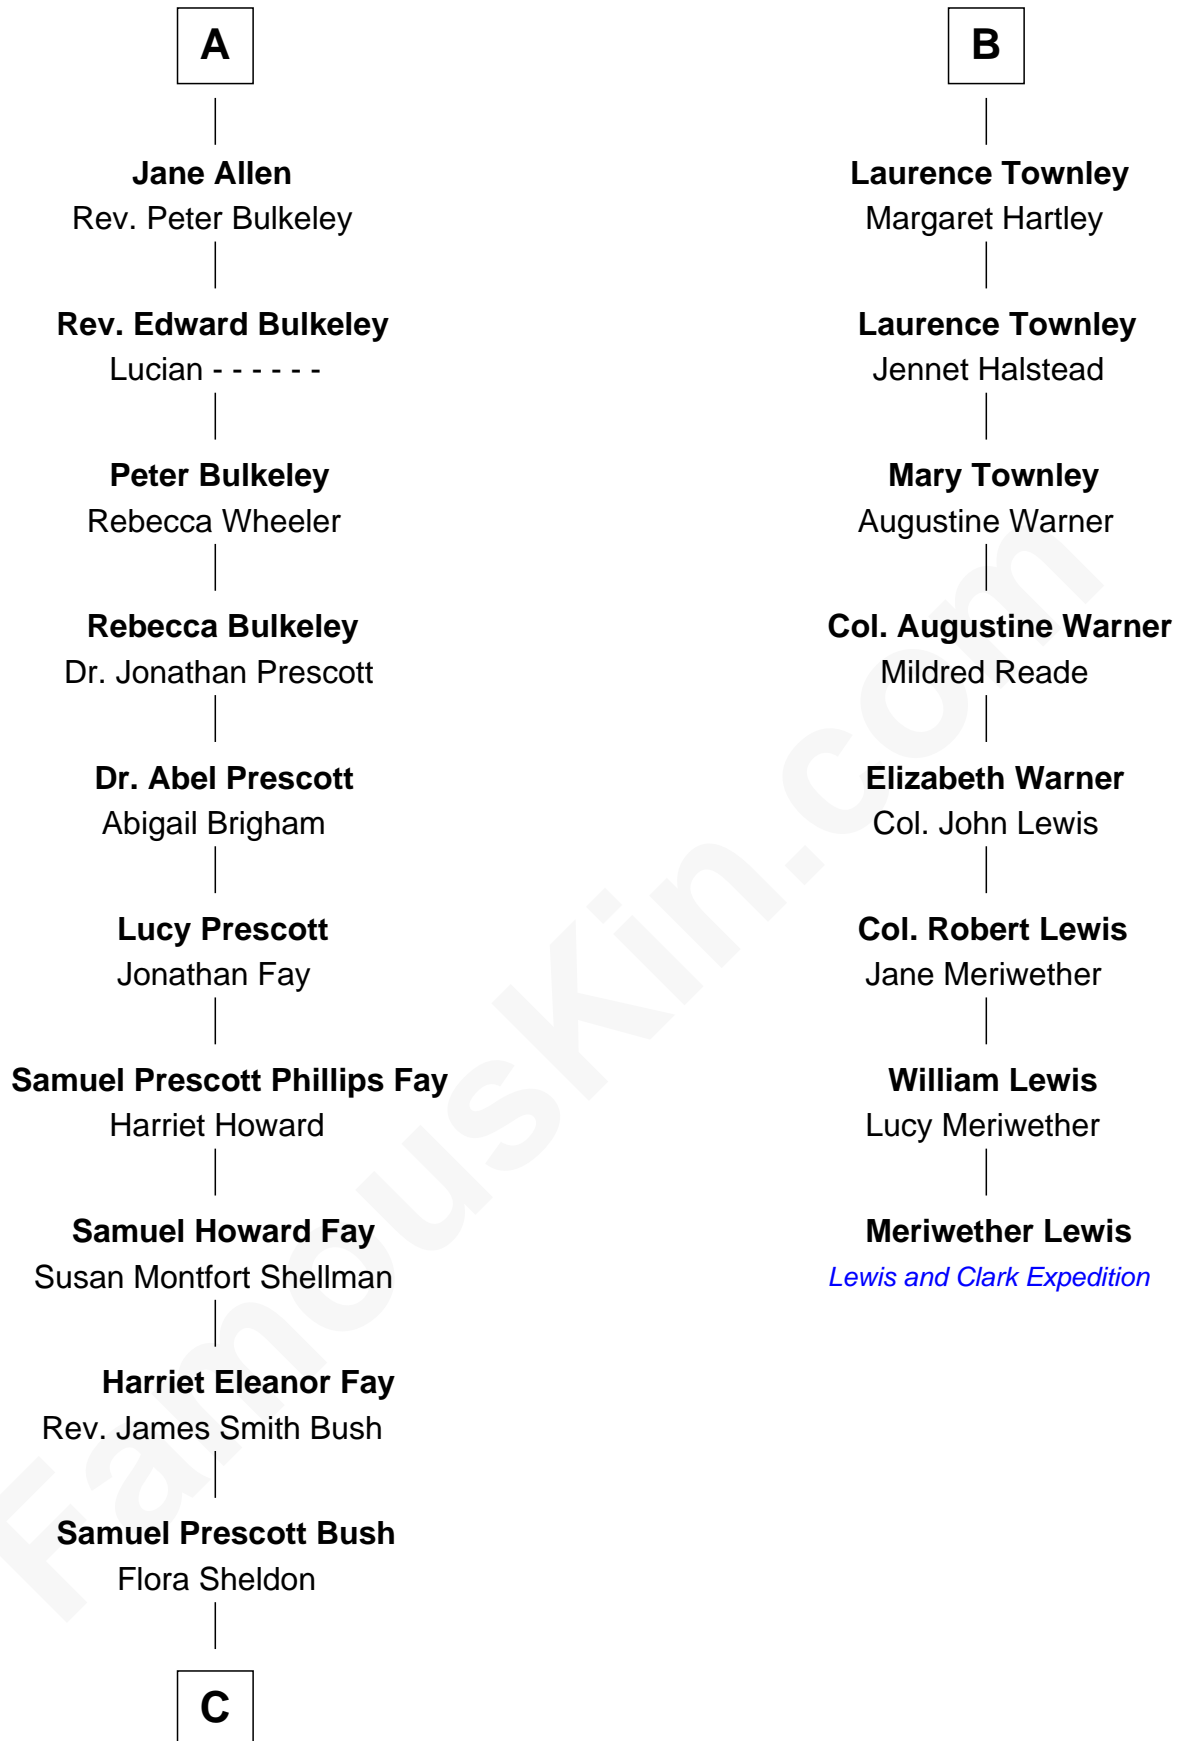

FamousKin.com
Relationship Chart of
George W. Bush
43rd U.S. President

14th cousin 5 times removed of
Meriwether Lewis
Lewis and Clark Expedition

C

—
Prescott Sheldon Bush

Dorothy Wear Walker

—
George Herbert Walker Bush

Barbara Pierce

—
George W. Bush

43rd U.S. President

FamousKin.com