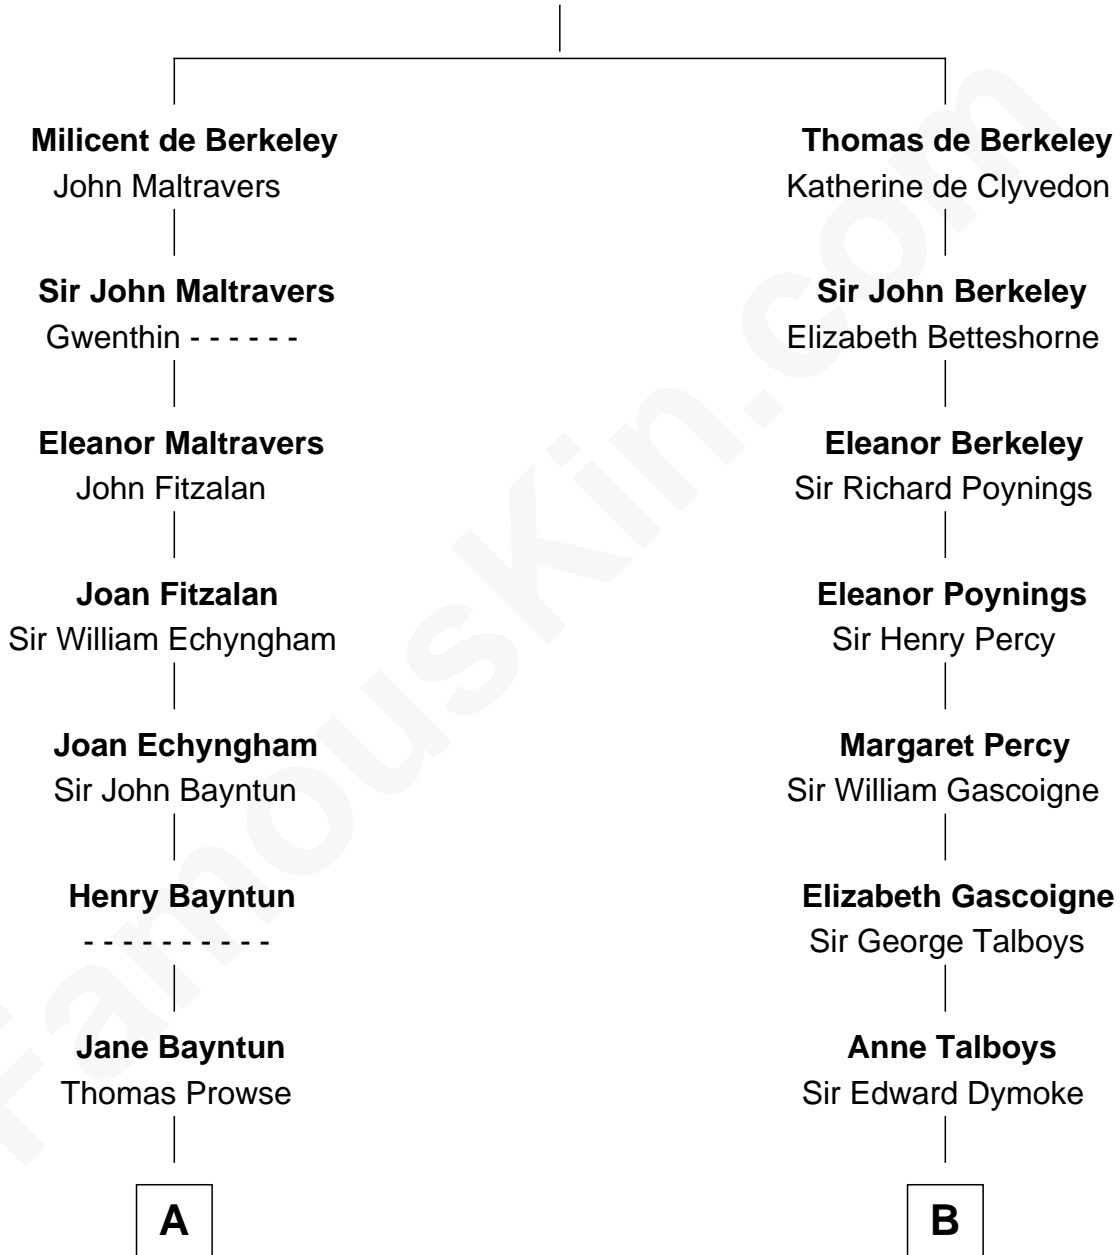

FamousKin.com
Relationship Chart of
George W. Bush
43rd U.S. President

14th cousin 7 times removed of
Meriwether Lewis
Lewis and Clark Expedition

Sir Maurice de Berkeley
 Eve la Zouche

C

Jonas James Pierce

Kate Pritzel

Scott Pierce

Mabel Marvin

Marvin Pierce

Pauline Robinson

Barbara Pierce

George Herbert Walker Bush

George W. Bush

43rd U.S. President

FamousKin.com