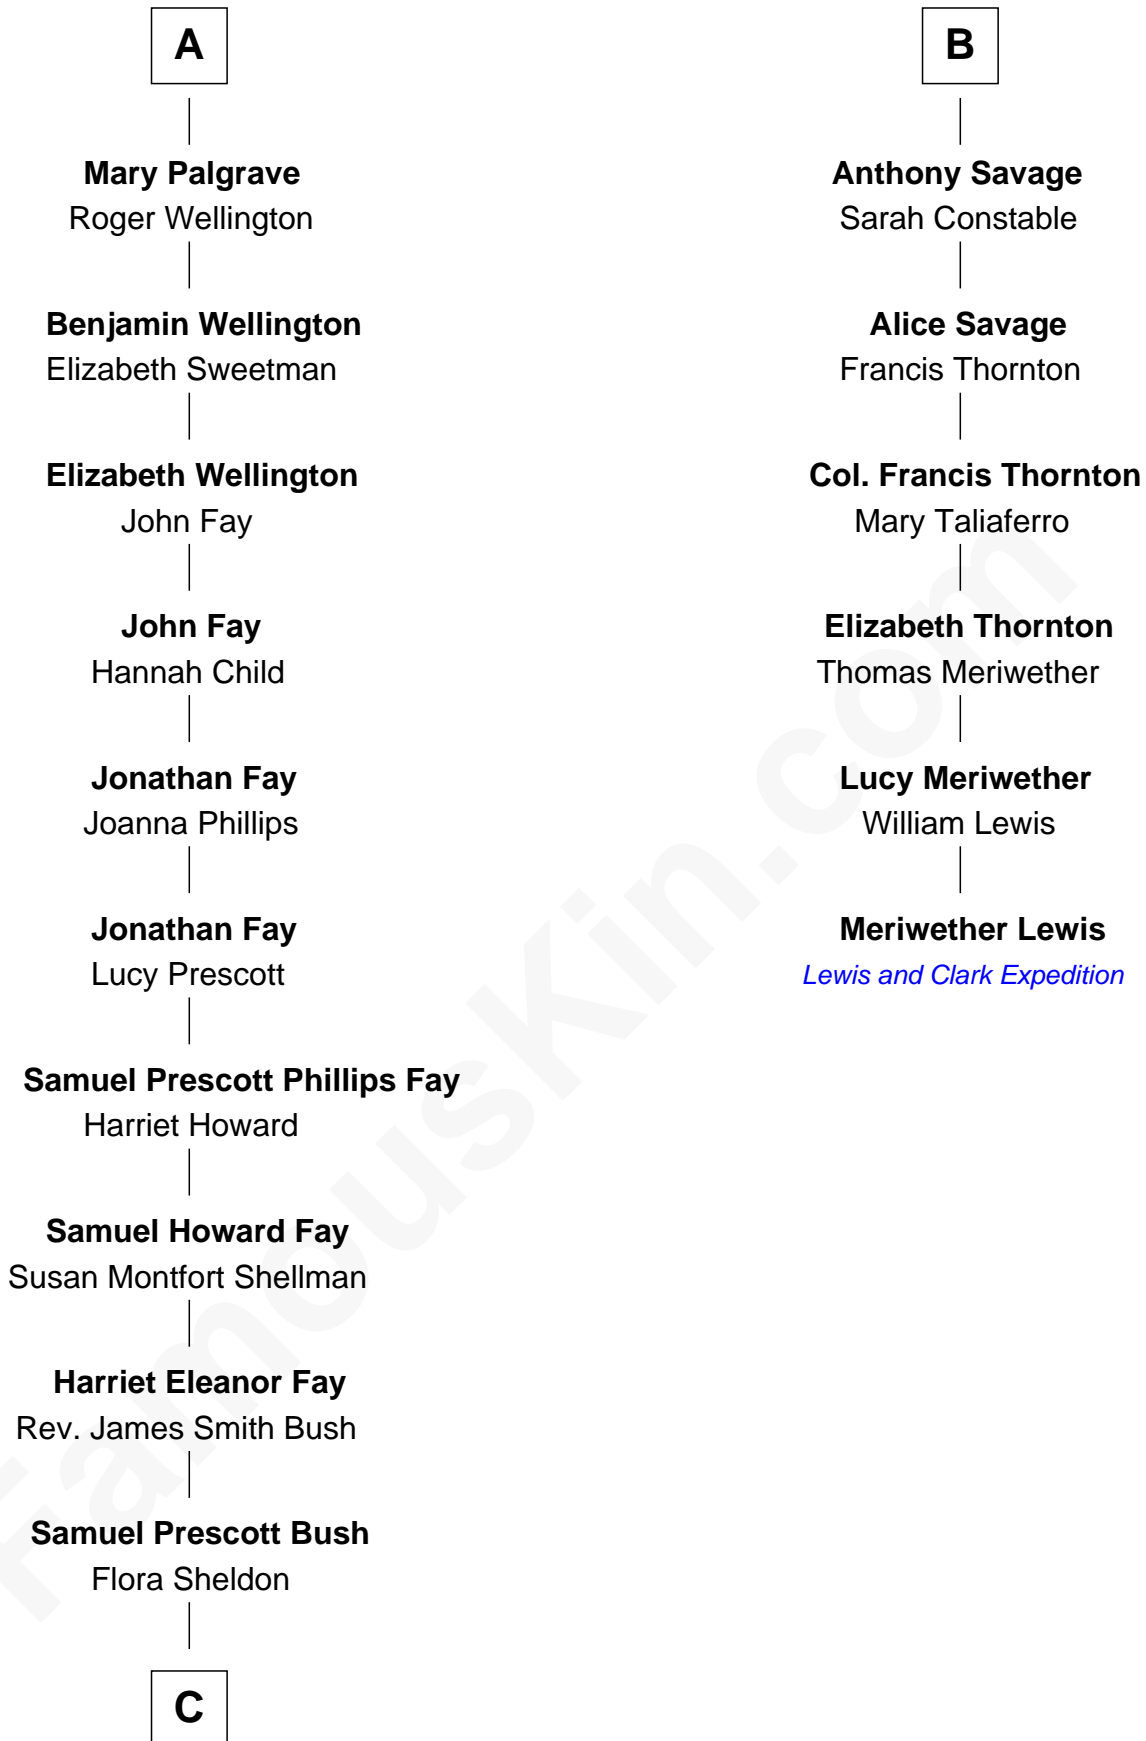

# FamousKin.com Relationship Chart of

**George W. Bush**

*43rd U.S. President*

12th cousin 7 times removed of

**Meriwether Lewis**

*Lewis and Clark Expedition*

**Sir Robert Goushill**

Elizabeth Fitzalan

Sir Thomas Stanley

**Katherine Stanley**

Sir John Savage

**Sir Christopher Savage**

Anne Stanley

**Sir Christopher Savage**

Anne Lygon

**Francis Savage**

Anne Sheldon

**Walter Savage**

Elizabeth Hall

**Ralph Savage**

-----

**B**

**C**

—  
**Prescott Sheldon Bush**

Dorothy Wear Walker

—  
**George Herbert Walker Bush**

Barbara Pierce

—  
**George W. Bush**

*43rd U.S. President*

FamousKin.com