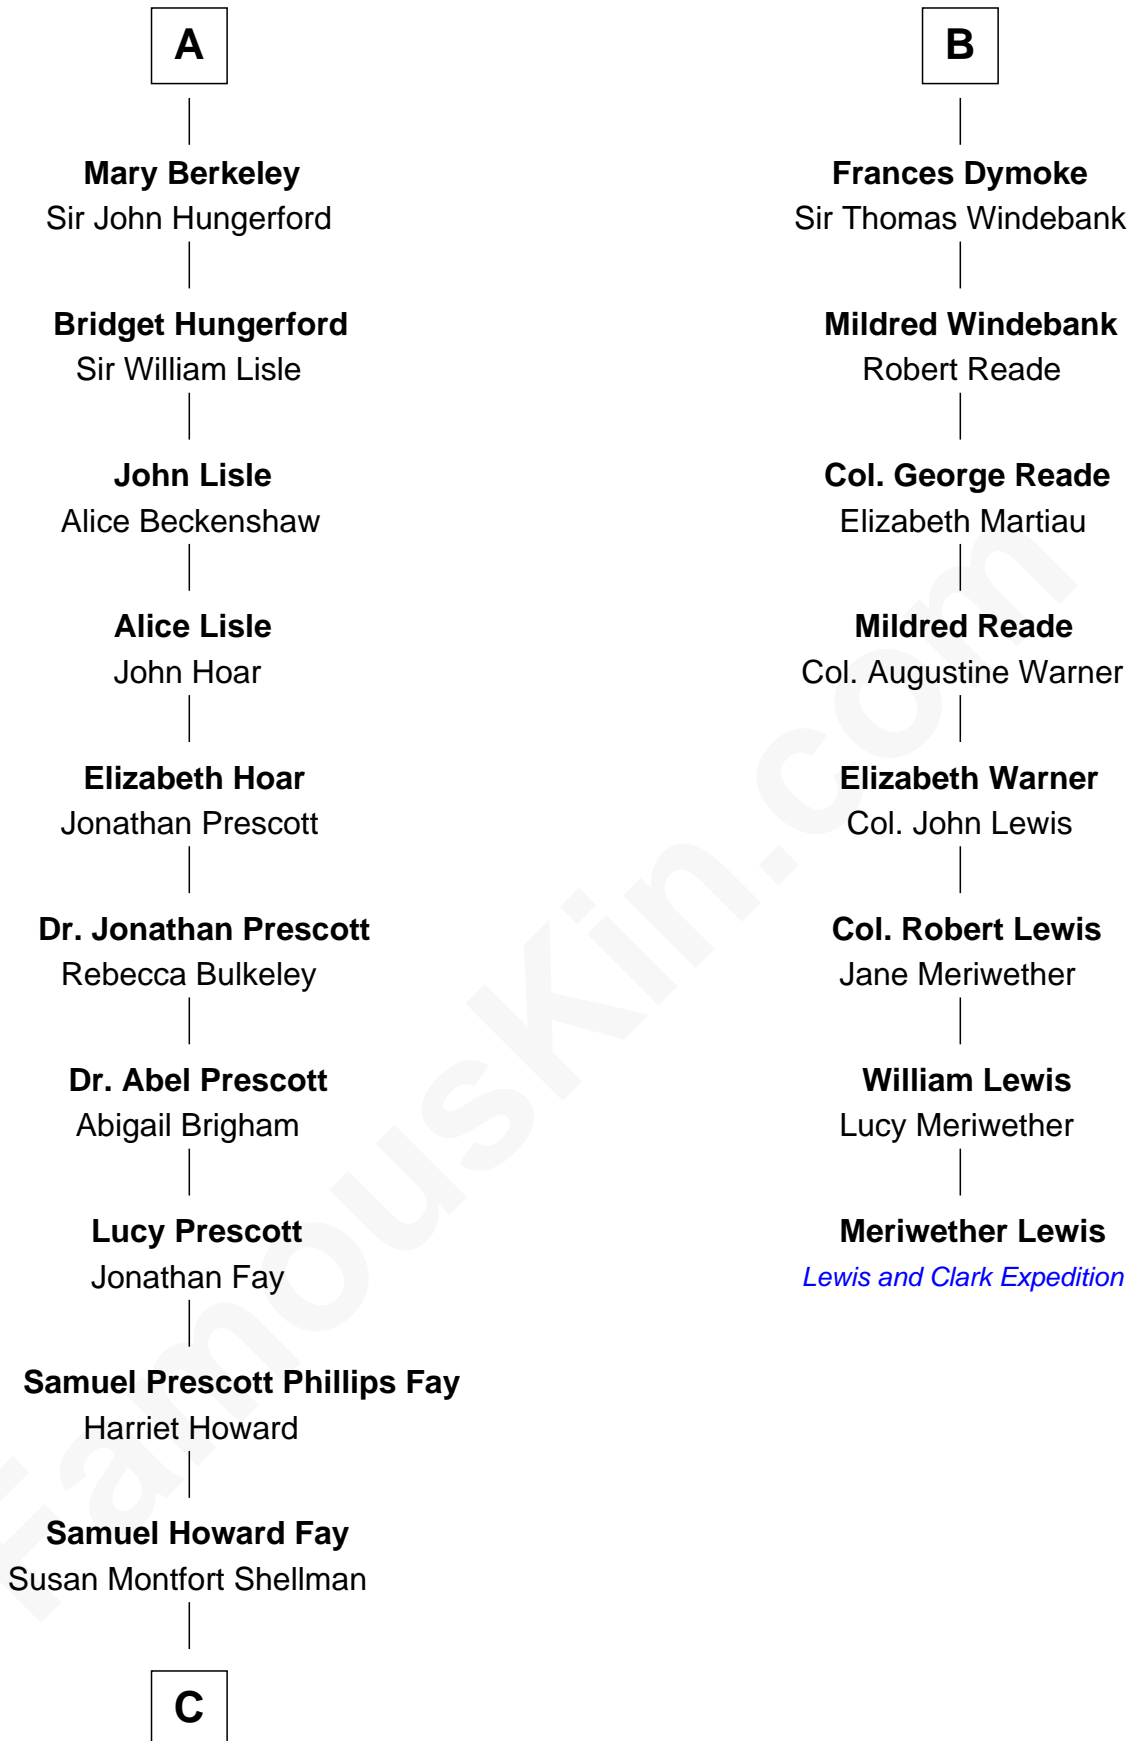

**FamousKin.com**  
**Relationship Chart of**  
**George W. Bush**  
*43rd U.S. President*

**14th cousin 7 times removed of**  
**Meriwether Lewis**  
*Lewis and Clark Expedition*

**C**

—  
**Harriet Eleanor Fay**  
Rev. James Smith Bush

—  
**Samuel Prescott Bush**  
Flora Sheldon

—  
**Prescott Sheldon Bush**  
Dorothy Wear Walker

—  
**George Herbert Walker Bush**  
Barbara Pierce

—  
**George W. Bush**  
*43rd U.S. President*

FamousKin.com