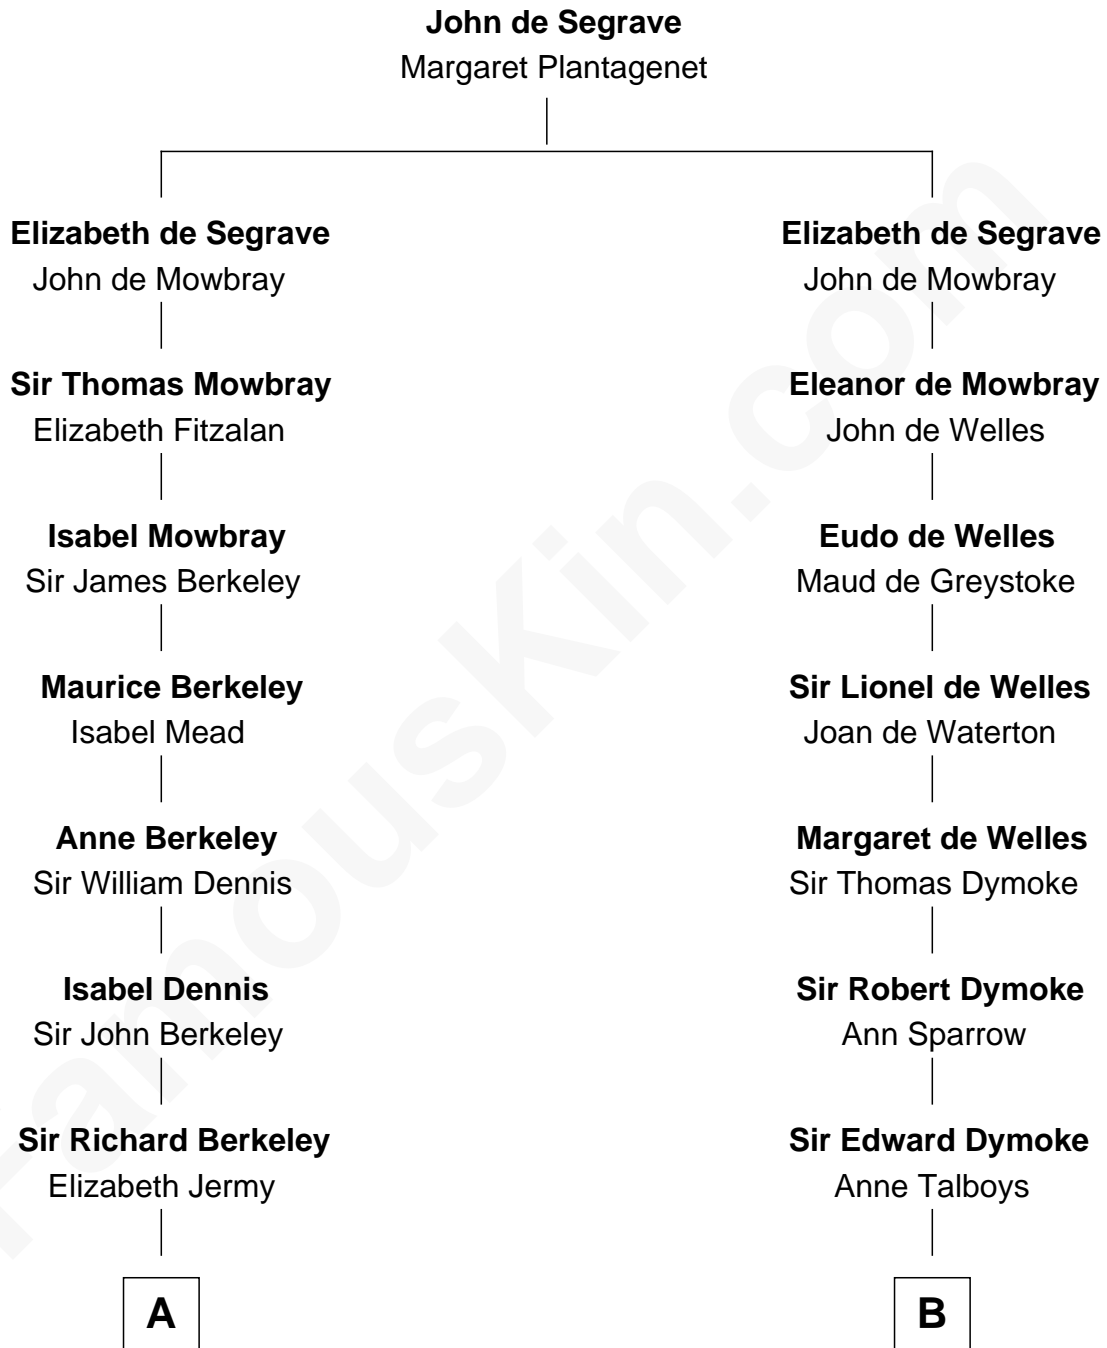

**FamousKin.com**  
**Relationship Chart of**  
**George W. Bush**  
*43rd U.S. President*

**14th cousin 7 times removed of**  
**Meriwether Lewis**  
*Lewis and Clark Expedition*

**C**

—  
**Harriet Eleanor Fay**  
Rev. James Smith Bush

—  
**Samuel Prescott Bush**  
Flora Sheldon

—  
**Prescott Sheldon Bush**  
Dorothy Wear Walker

—  
**George Herbert Walker Bush**  
Barbara Pierce

—  
**George W. Bush**  
*43rd U.S. President*

FamousKin.com