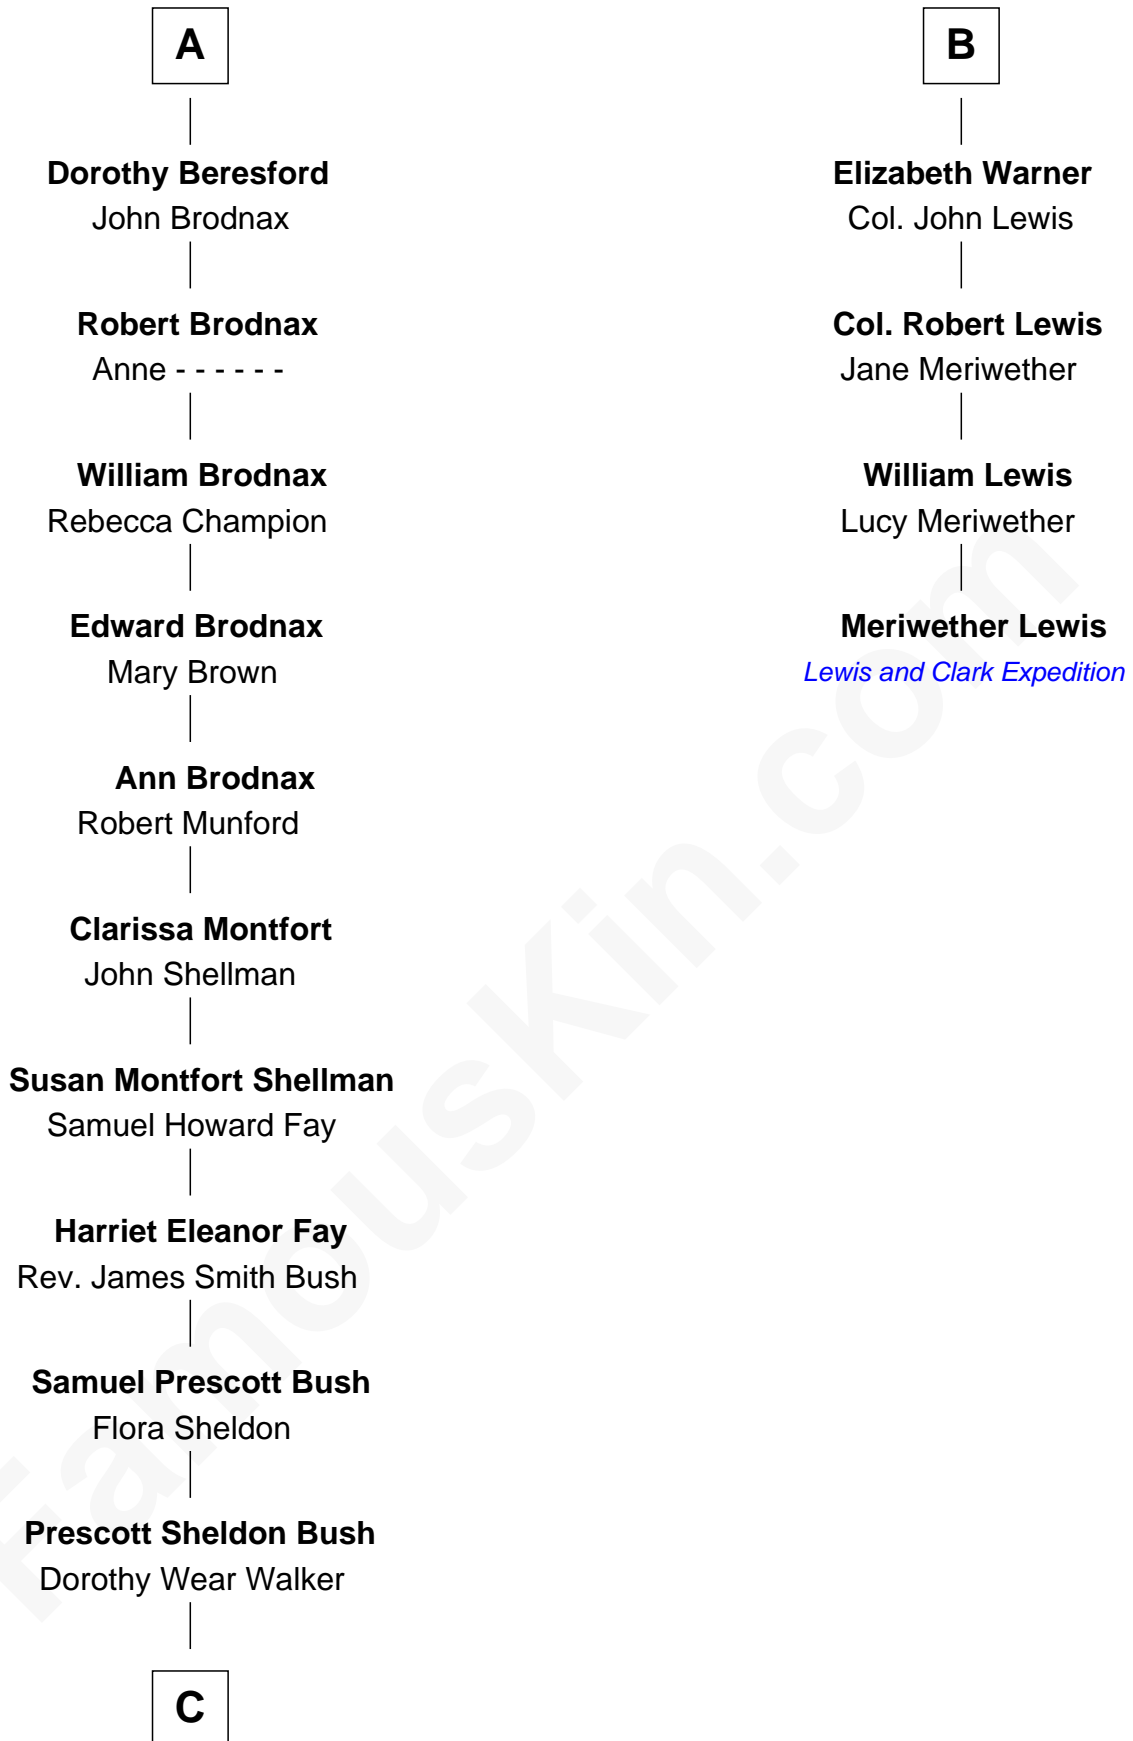

FamousKin.com
Relationship Chart of
George W. Bush
43rd U.S. President

10th cousin 8 times removed of
Meriwether Lewis
Lewis and Clark Expedition

Sir Lionel de Welles
 Joan de Waterton

Eleanor de Welles
 Sir Thomas Hoo

Anne Hoo
 Sir Roger Copley

Eleanor Copley
 Sir Thomas West

Barbara West
 Sir John Guilford

Elizabeth Guilford
 Sir William Cromer

Dorothy Cromer
 William Seyliard

Elizabeth Seyliard
 Cornelius Beresford

A

Margaret de Welles
 Sir Thomas Dymoke

Sir Robert Dymoke
 Ann Sparrow

Sir Edward Dymoke
 Anne Talboys

Frances Dymoke
 Sir Thomas Windebank

Mildred Windebank
 Robert Reade

Col. George Reade
 Elizabeth Martiau

Mildred Reade
 Col. Augustine Warner

B

C

George Herbert Walker Bush

Barbara Pierce

George W. Bush

43rd U.S. President

FamousKin.com