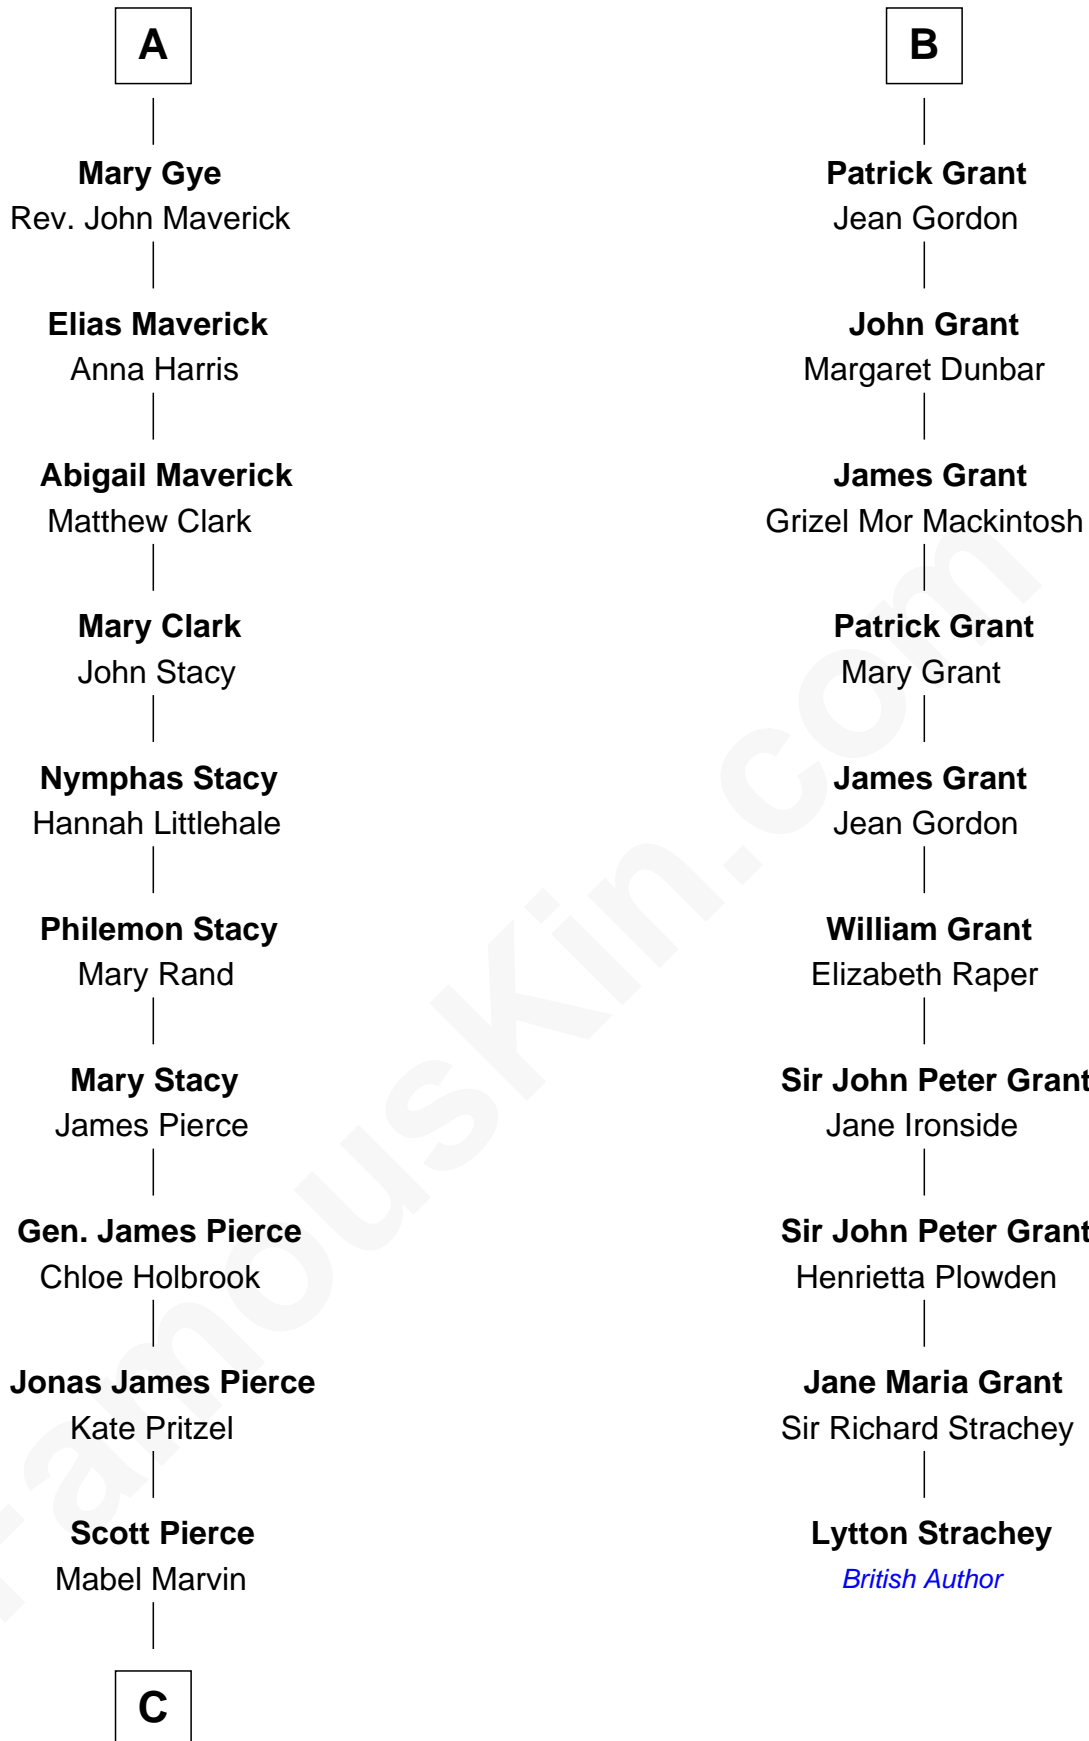

FamousKin.com
Relationship Chart of
George W. Bush
43rd U.S. President

16th cousin 3 times removed of

Lytton Strachey
Author and Co-Founder of Bloomsbury Group

C

—
Marvin Pierce
Pauline Robinson

—
Barbara Pierce
George Herbert Walker Bush

—
George W. Bush
43rd U.S. President

FamousKin.com