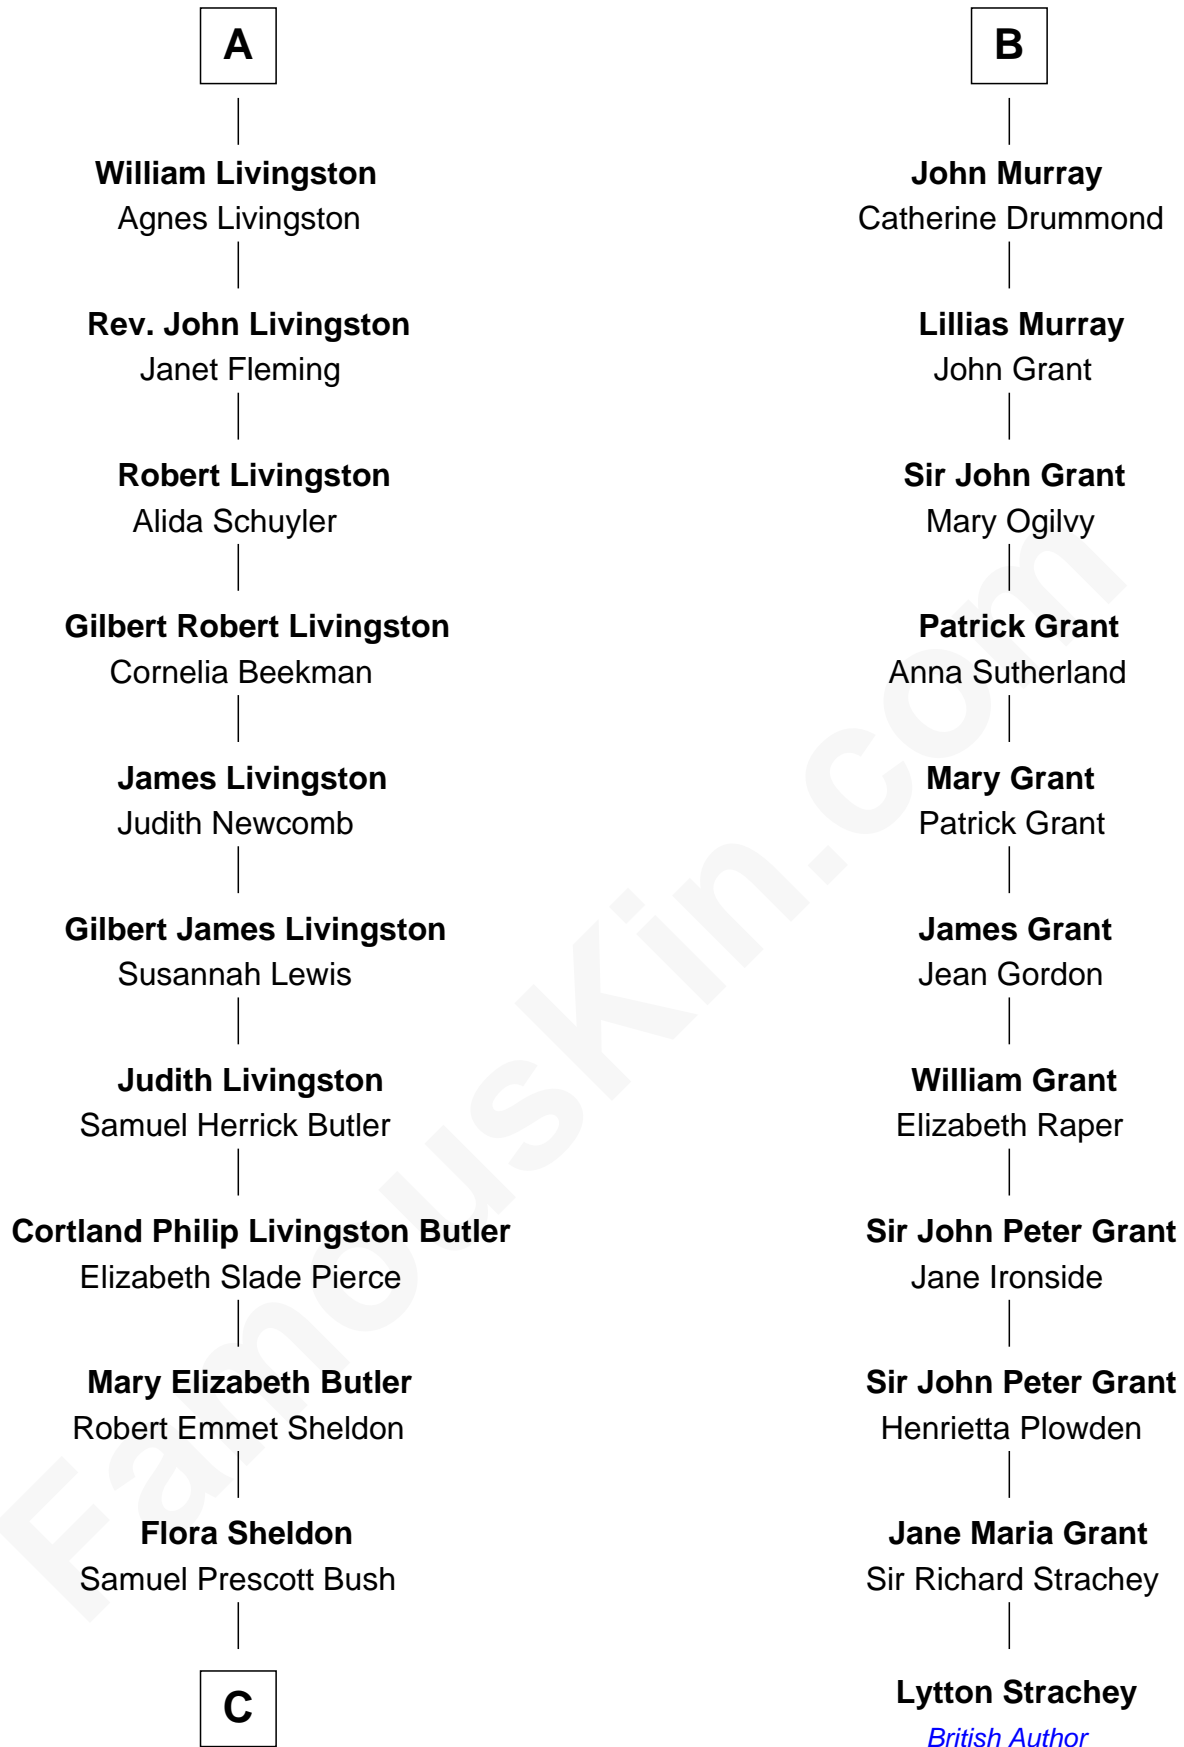

FamousKin.com
Relationship Chart of
George W. Bush
43rd U.S. President

17th cousin 2 times removed of

Lytton Strachey
Author and Co-Founder of Bloomsbury Group

Robert II, King of Scotland
 Euphemia of Ross

C

—
Prescott Sheldon Bush

Dorothy Wear Walker

—
George Herbert Walker Bush

Barbara Pierce

—
George W. Bush

43rd U.S. President

FamousKin.com