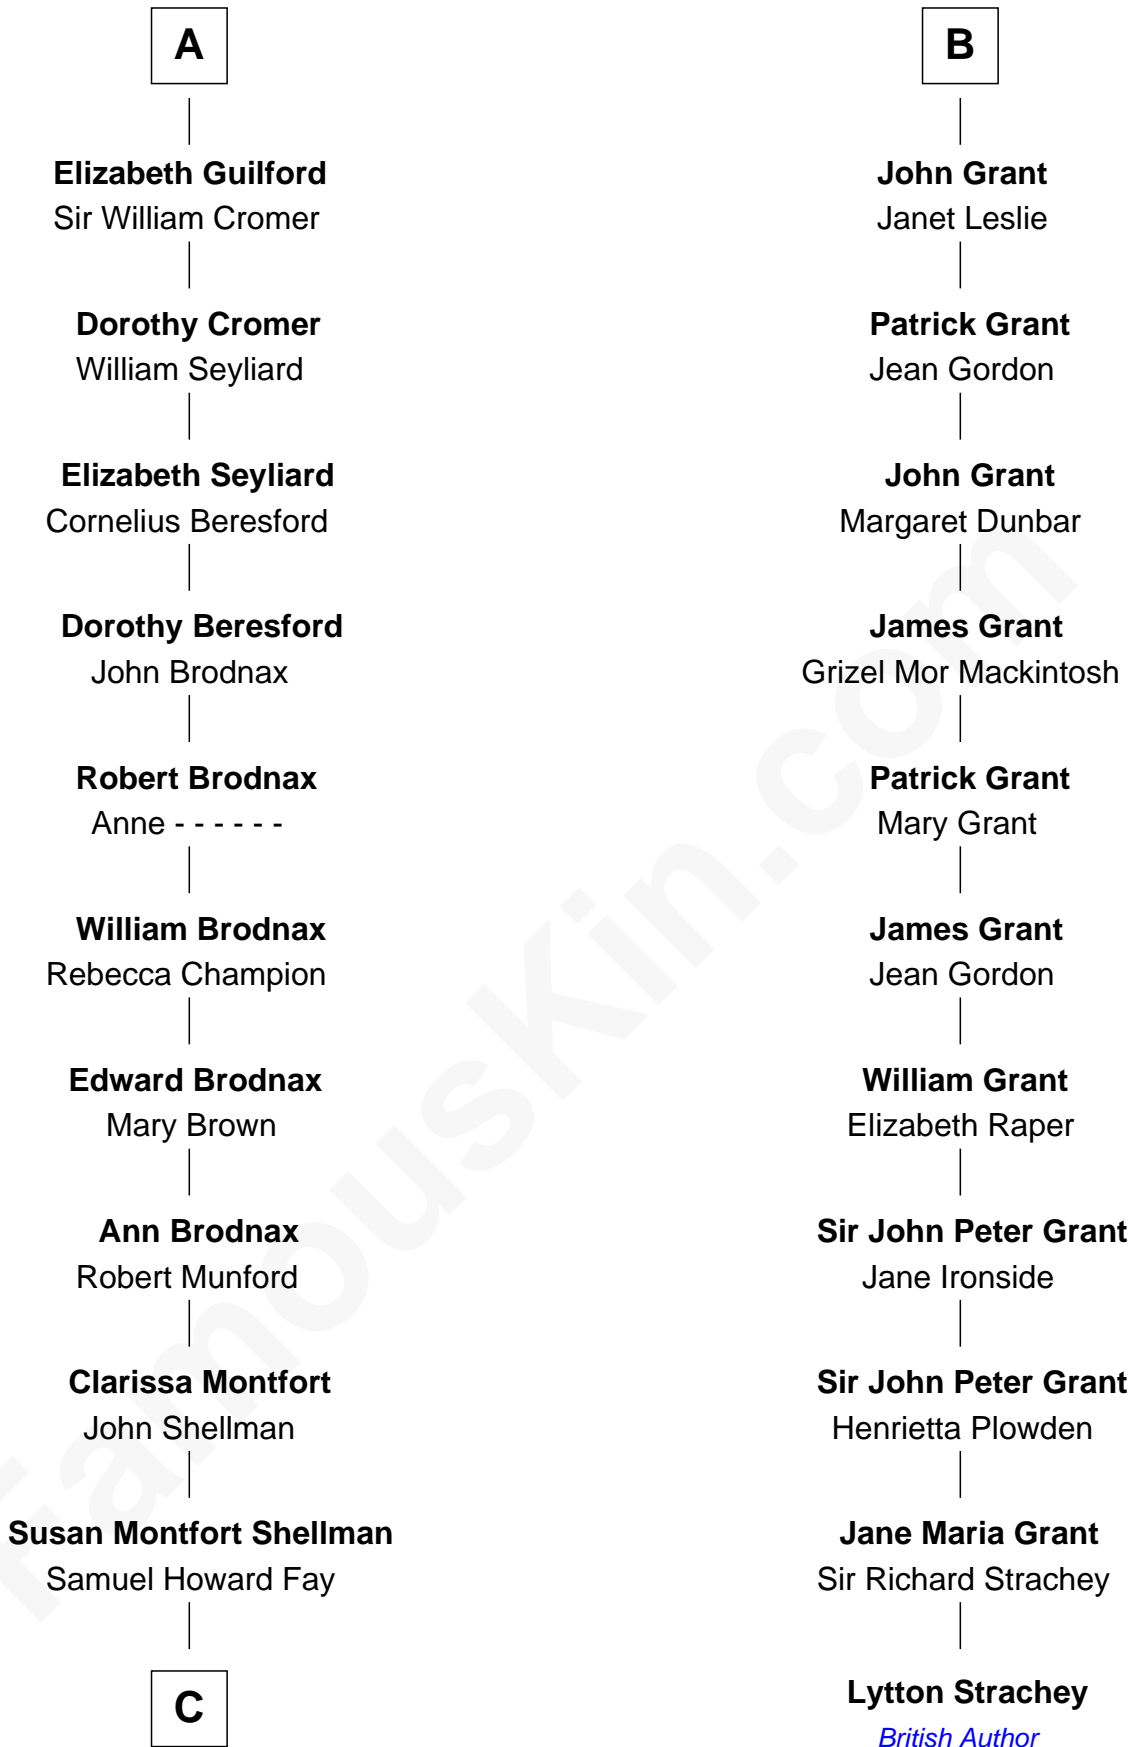

FamousKin.com
Relationship Chart of
George W. Bush
43rd U.S. President

17th cousin 4 times removed of

Lytton Strachey
Author and Co-Founder of Bloomsbury Group

Sir Robert de Holland
 Maude la Zouche

C

—
Harriet Eleanor Fay
Rev. James Smith Bush

—
Samuel Prescott Bush
Flora Sheldon

—
Prescott Sheldon Bush
Dorothy Wear Walker

—
George Herbert Walker Bush
Barbara Pierce

—
George W. Bush
43rd U.S. President

FamousKin.com