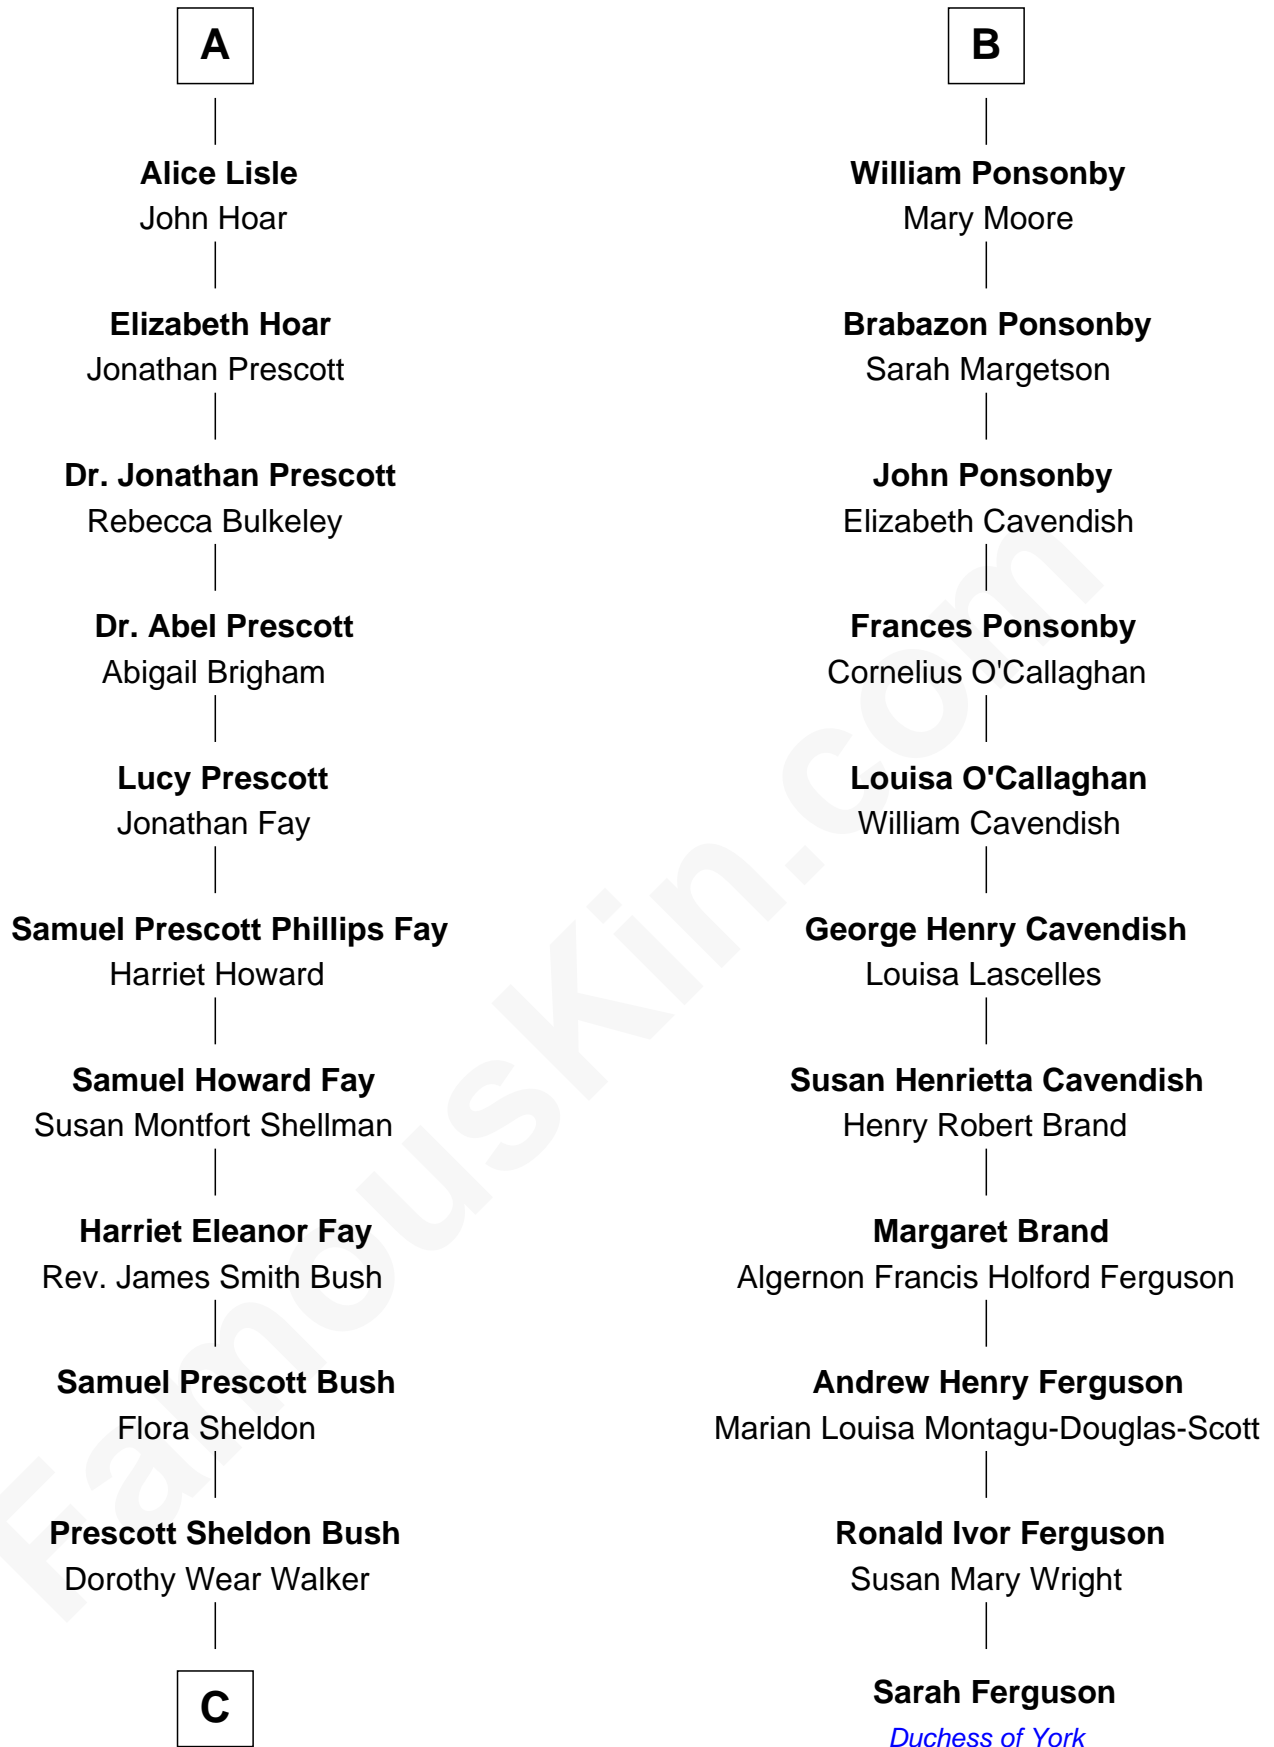

# FamousKin.com Relationship Chart of

**George W. Bush**  
43rd U.S. President

17th cousin 1 time removed of

**Sarah Ferguson**  
Duchess of York

**Sir Humphrey Stafford**  
Eleanor Aylesbury

C

George Herbert Walker Bush

Barbara Pierce

George W. Bush

*43rd U.S. President*

FamousKin.com