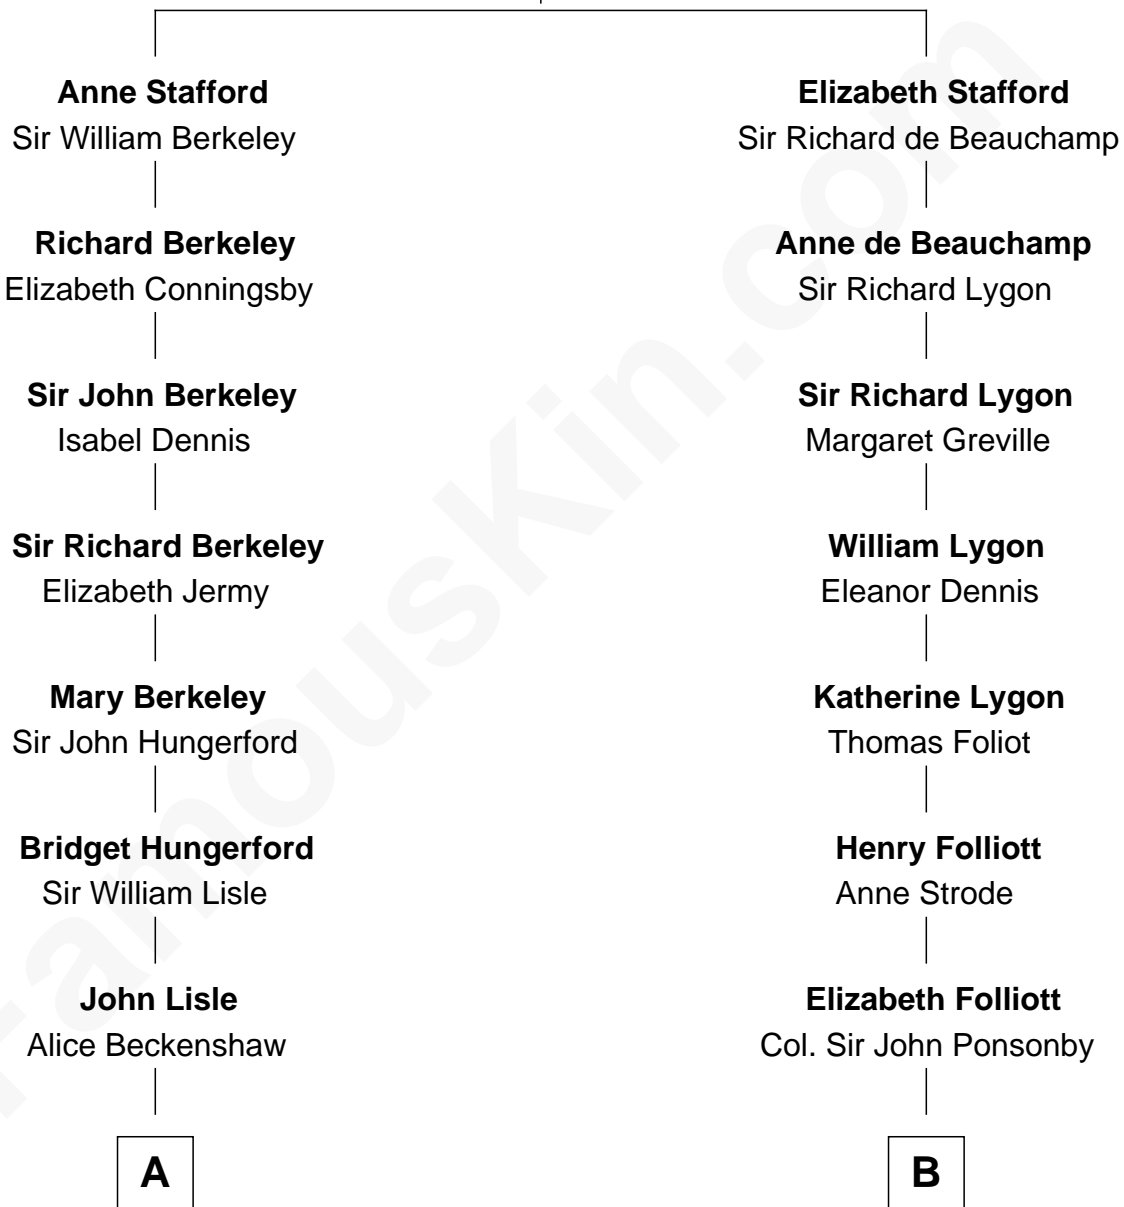

# FamousKin.com Relationship Chart of

**George W. Bush**  
43rd U.S. President

17th cousin 1 time removed of

**Sarah Ferguson**  
Duchess of York

**Sir Humphrey Stafford**  
Eleanor Aylesbury

C

George Herbert Walker Bush

Barbara Pierce

George W. Bush

*43rd U.S. President*

FamousKin.com