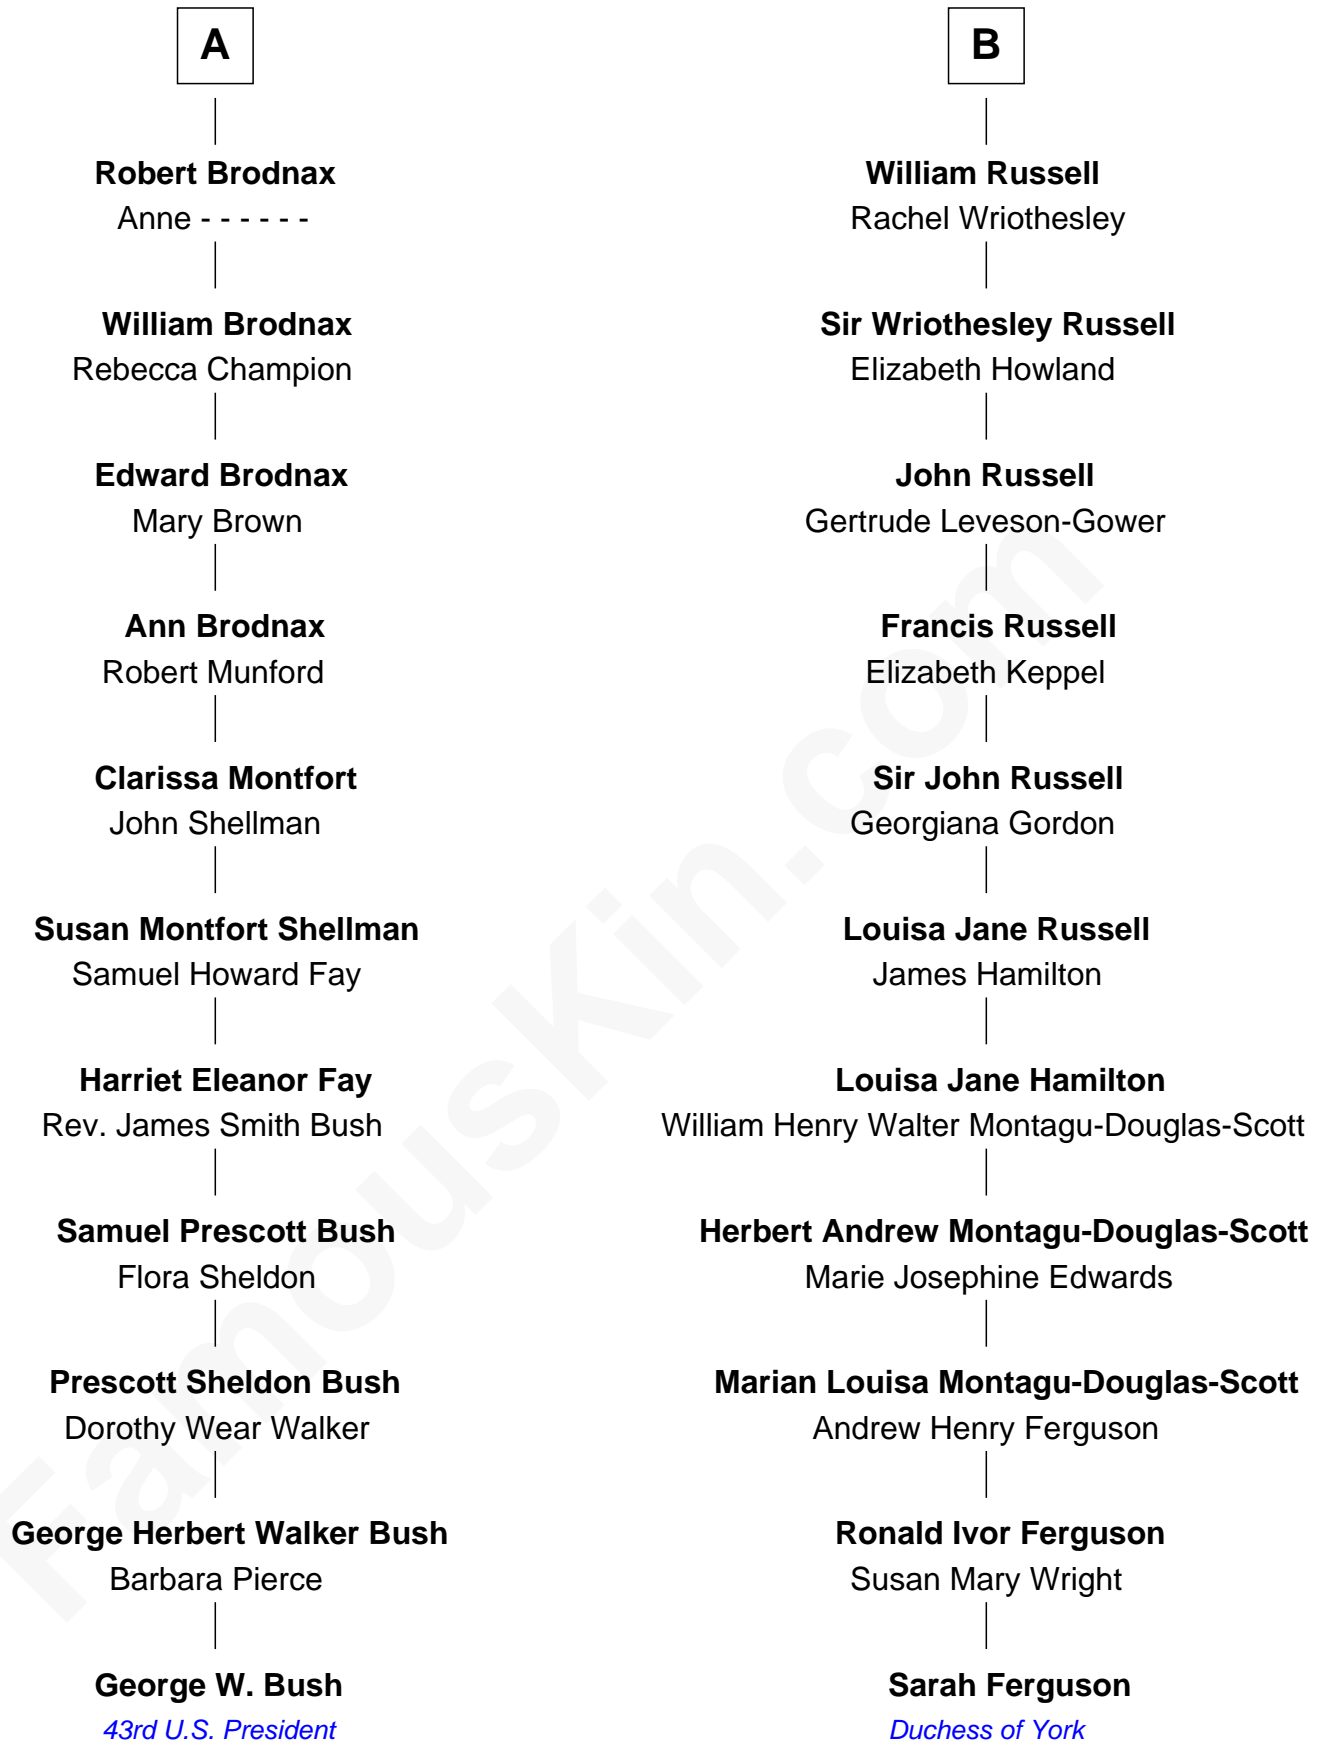

# FamousKin.com Relationship Chart of

**George W. Bush**  
*43rd U.S. President*

17th cousin of

**Sarah Ferguson**  
*Duchess of York*

**Sir John Howard**  
Katherine Moleyns

**Isabel Howard**  
Sir Robert Mortimer

**Elizabeth Mortimer**  
George Guilford

**Sir John Guilford**  
Barbara West

**Elizabeth Guilford**  
Sir William Cromer

**Dorothy Cromer**  
William Seyliard

**Elizabeth Seyliard**  
Cornelius Beresford

**Dorothy Beresford**  
John Brodnax

**A**

**Sir Thomas Howard**  
Elizabeth Tilney

**Muriel Howard**  
Sir Thomas Knyvet

**Sir Henry Knyvet**  
Anne Pickering

**Sir Henry Knyvet**  
Elizabeth Stumpe

**Catherine Knyvet**  
Thomas Howard

**Frances Howard**  
Sir Robert Carr

**Anne Carr**  
Sir William Russell

**B**

Sarah Ferguson photo by [Norbert Aepli](#) (CC BY 3.0)