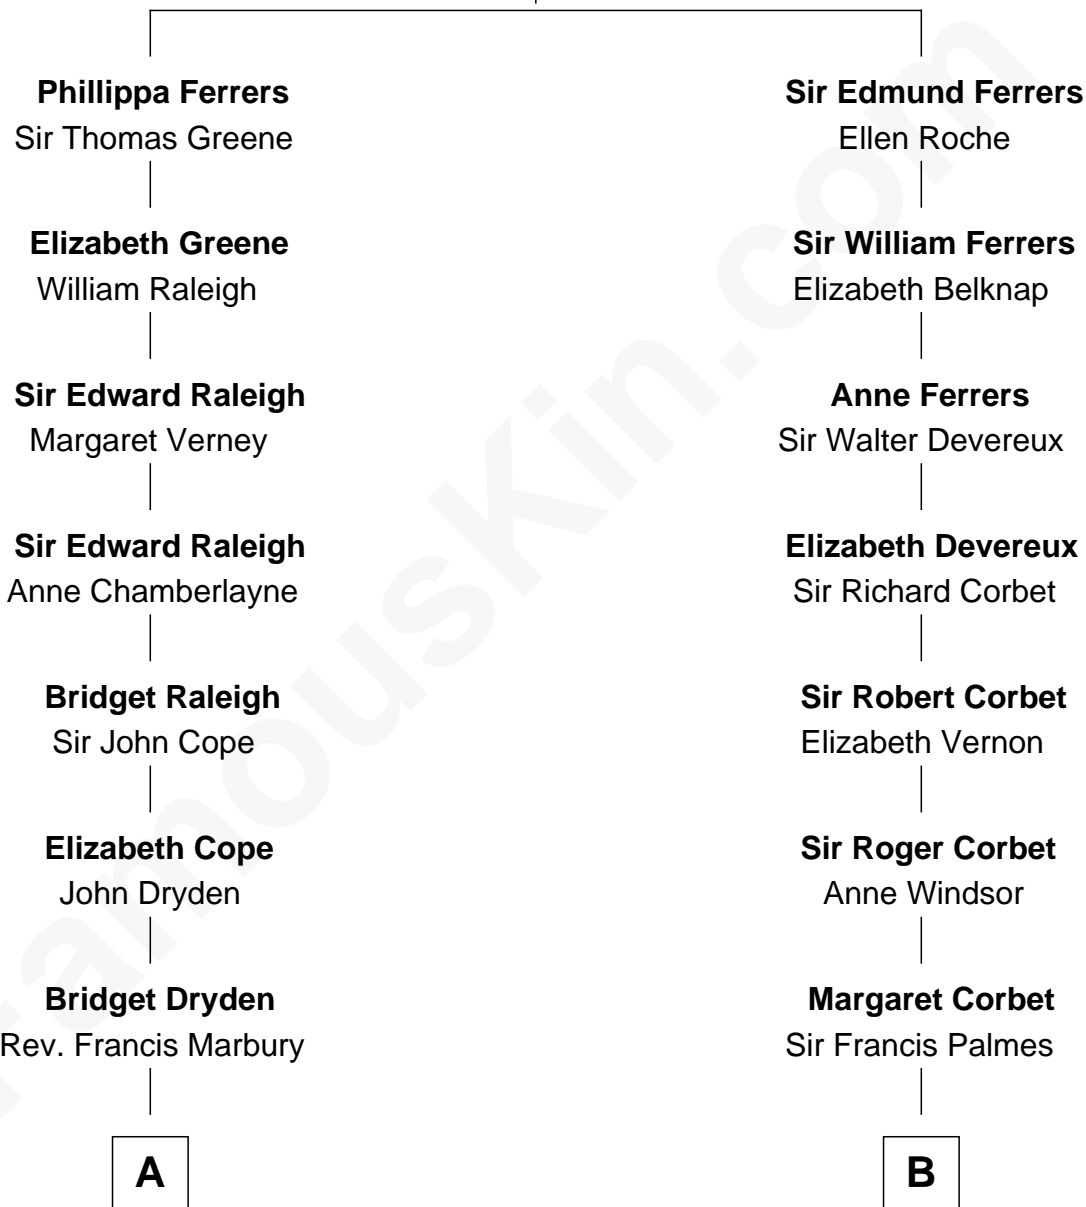

FamousKin.com Relationship Chart of

George W. Bush
43rd U.S. President

16th cousin 4 times removed of

Olivia De Havilland
Movie Actress

Robert de Ferrers
Margaret Despencer

C

Samuel Prescott Bush

Flora Sheldon

Prescott Sheldon Bush

Dorothy Wear Walker

George Herbert Walker Bush

Barbara Pierce

George W. Bush

43rd U.S. President

FamousKin.com