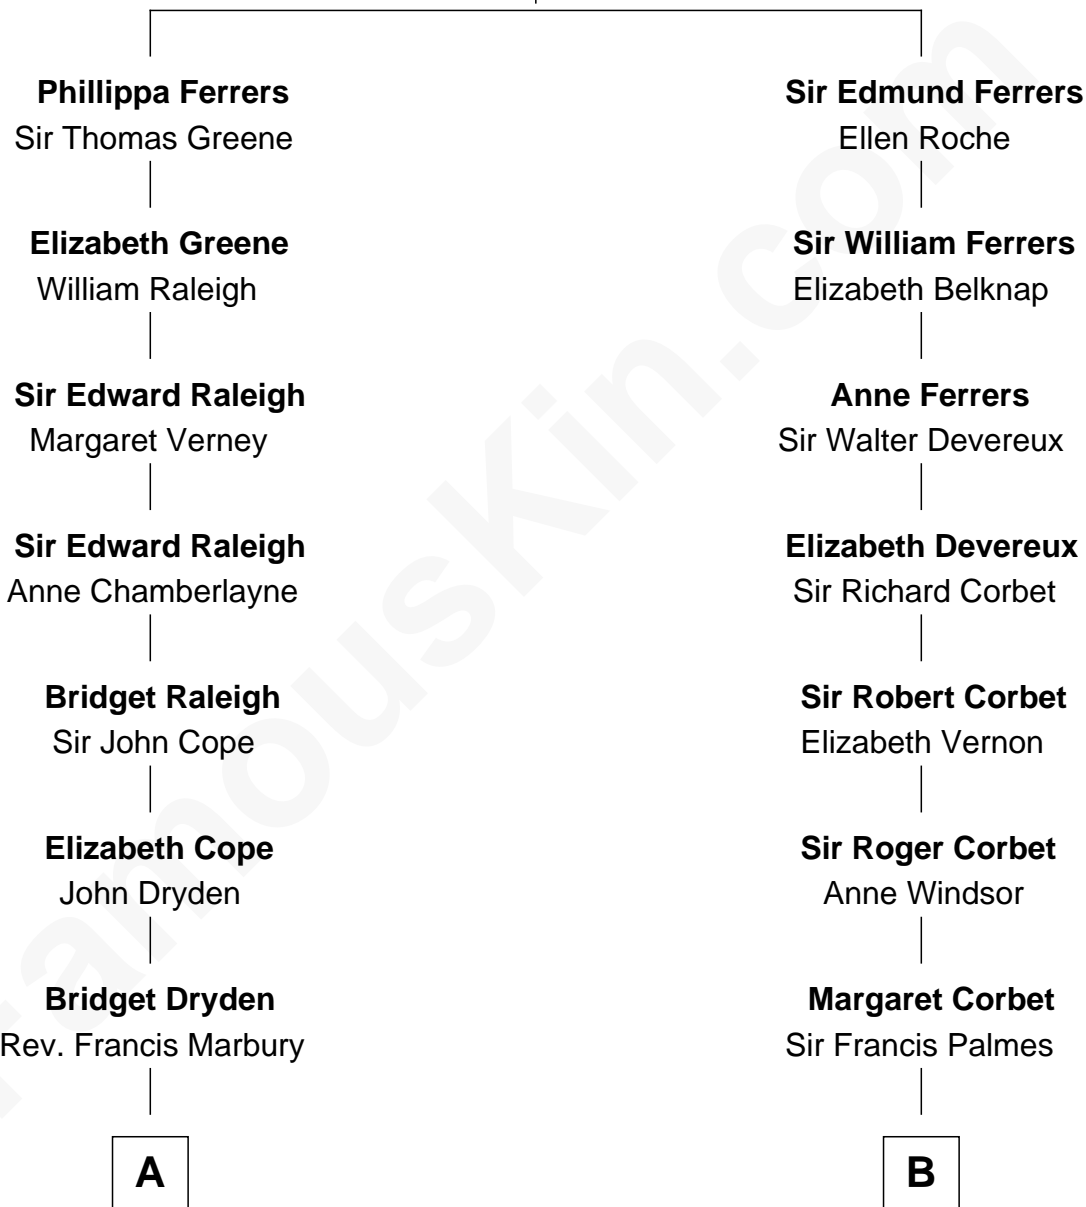

FamousKin.com
Relationship Chart of
George W. Bush
43rd U.S. President

16th cousin 4 times removed of
Joan Fontaine
Movie Actress

Robert de Ferrers
 Margaret Despencer

C

Samuel Prescott Bush

Flora Sheldon

Prescott Sheldon Bush

Dorothy Wear Walker

George Herbert Walker Bush

Barbara Pierce

George W. Bush

43rd U.S. President

FamousKin.com