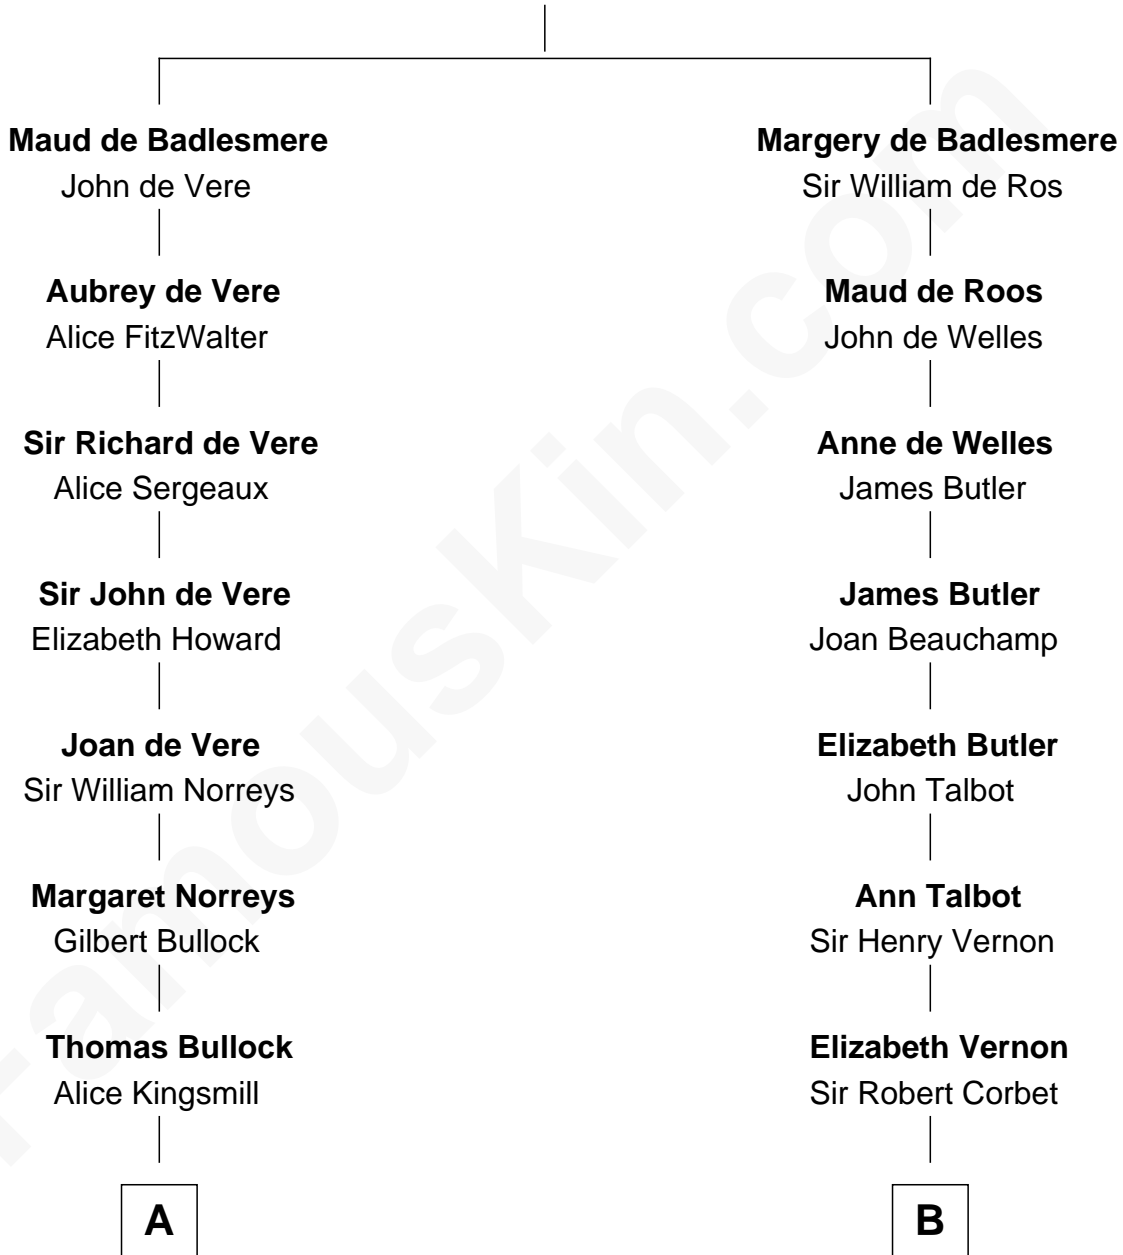

FamousKin.com
Relationship Chart of
George W. Bush
43rd U.S. President

18th cousin 3 times removed of

Joan Fontaine
Movie Actress

Bartholomew de Badlesmere
 Margaret de Clare

C

Harriet Eleanor Fay
Rev. James Smith Bush

Samuel Prescott Bush
Flora Sheldon

Prescott Sheldon Bush
Dorothy Wear Walker

George Herbert Walker Bush
Barbara Pierce

George W. Bush
43rd U.S. President

D

Walter Augustus De Havilland
Lillian Augusta Ruse