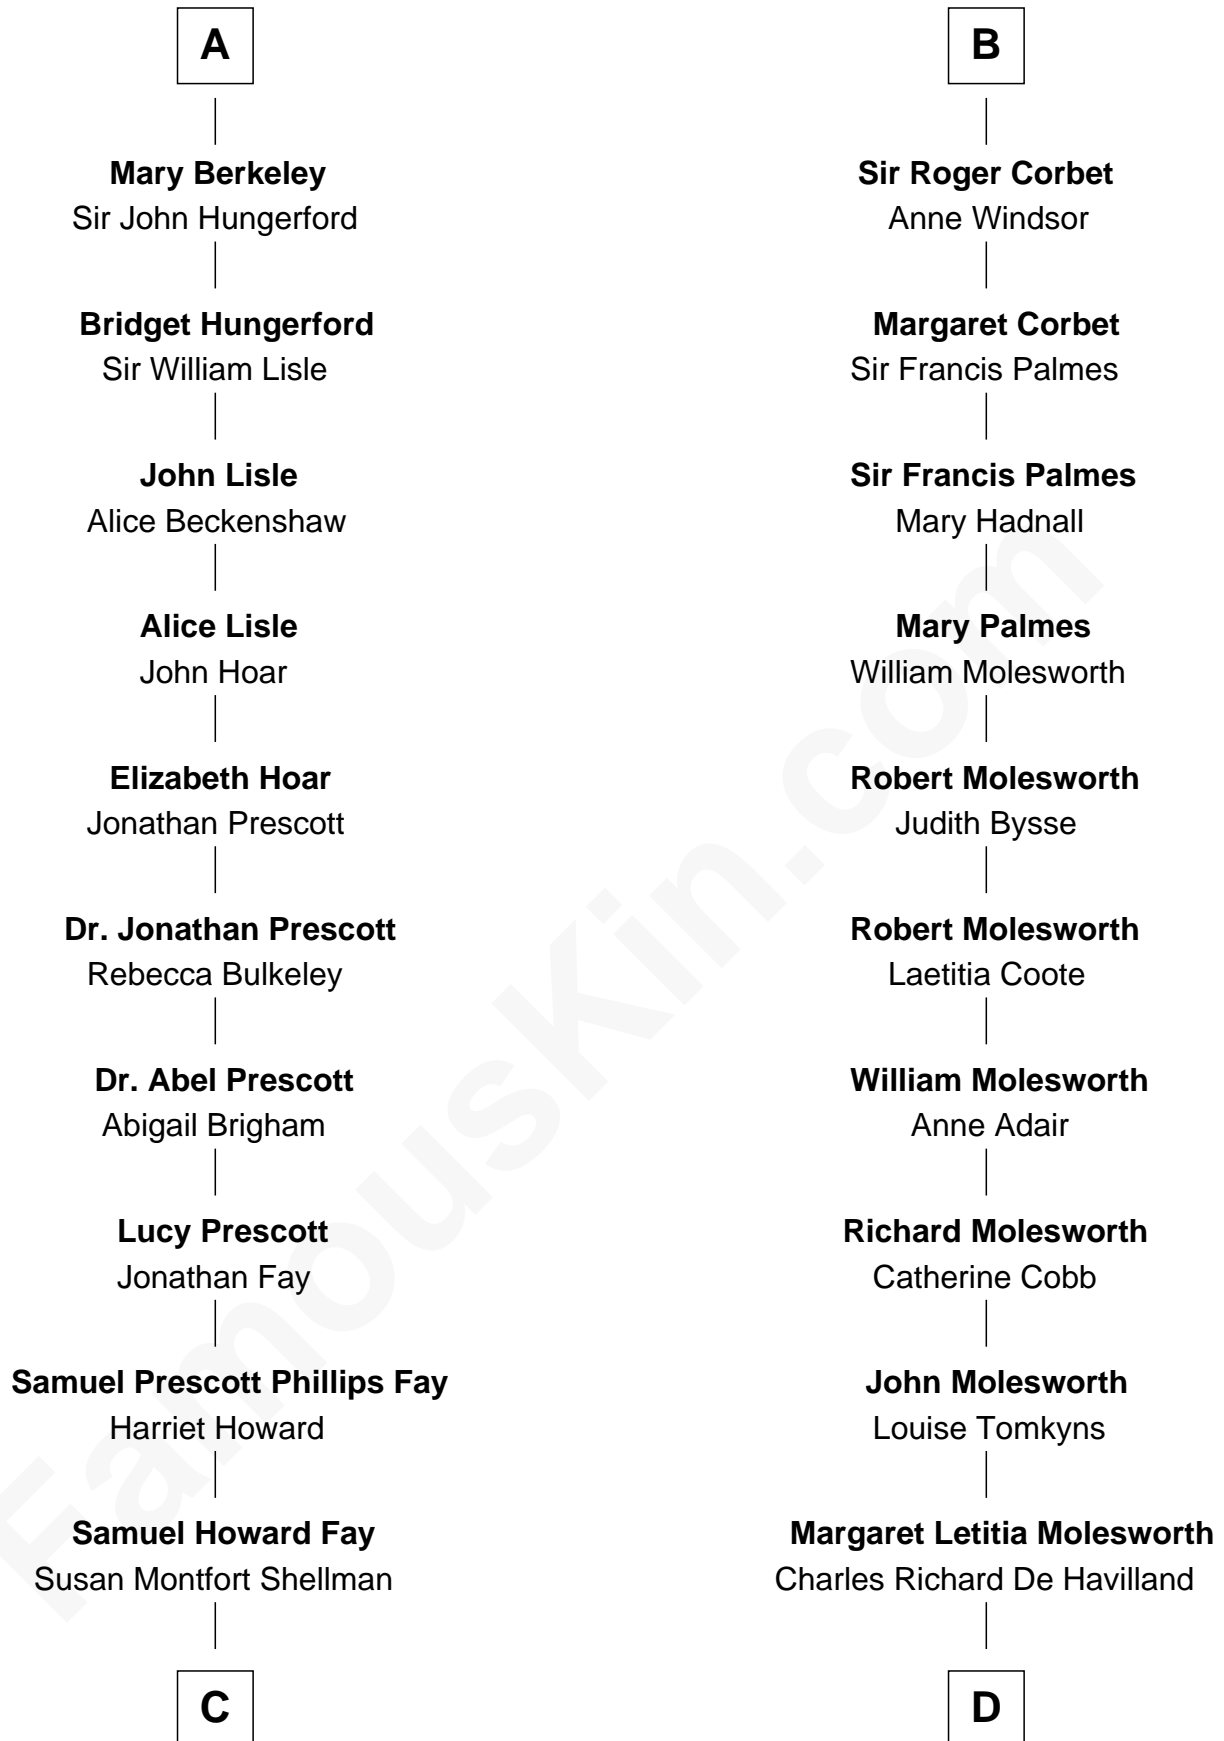

**FamousKin.com**  
**Relationship Chart of**  
**George W. Bush**  
*43rd U.S. President*

**18th cousin 3 times removed of**  
**Joan Fontaine**  
*Movie Actress*

**C**

**Harriet Eleanor Fay**  
Rev. James Smith Bush

**Samuel Prescott Bush**  
Flora Sheldon

**Prescott Sheldon Bush**  
Dorothy Wear Walker

**George Herbert Walker Bush**  
Barbara Pierce

**George W. Bush**  
*43rd U.S. President*

**D**

**Walter Augustus De Havilland**  
Lillian Augusta Ruse