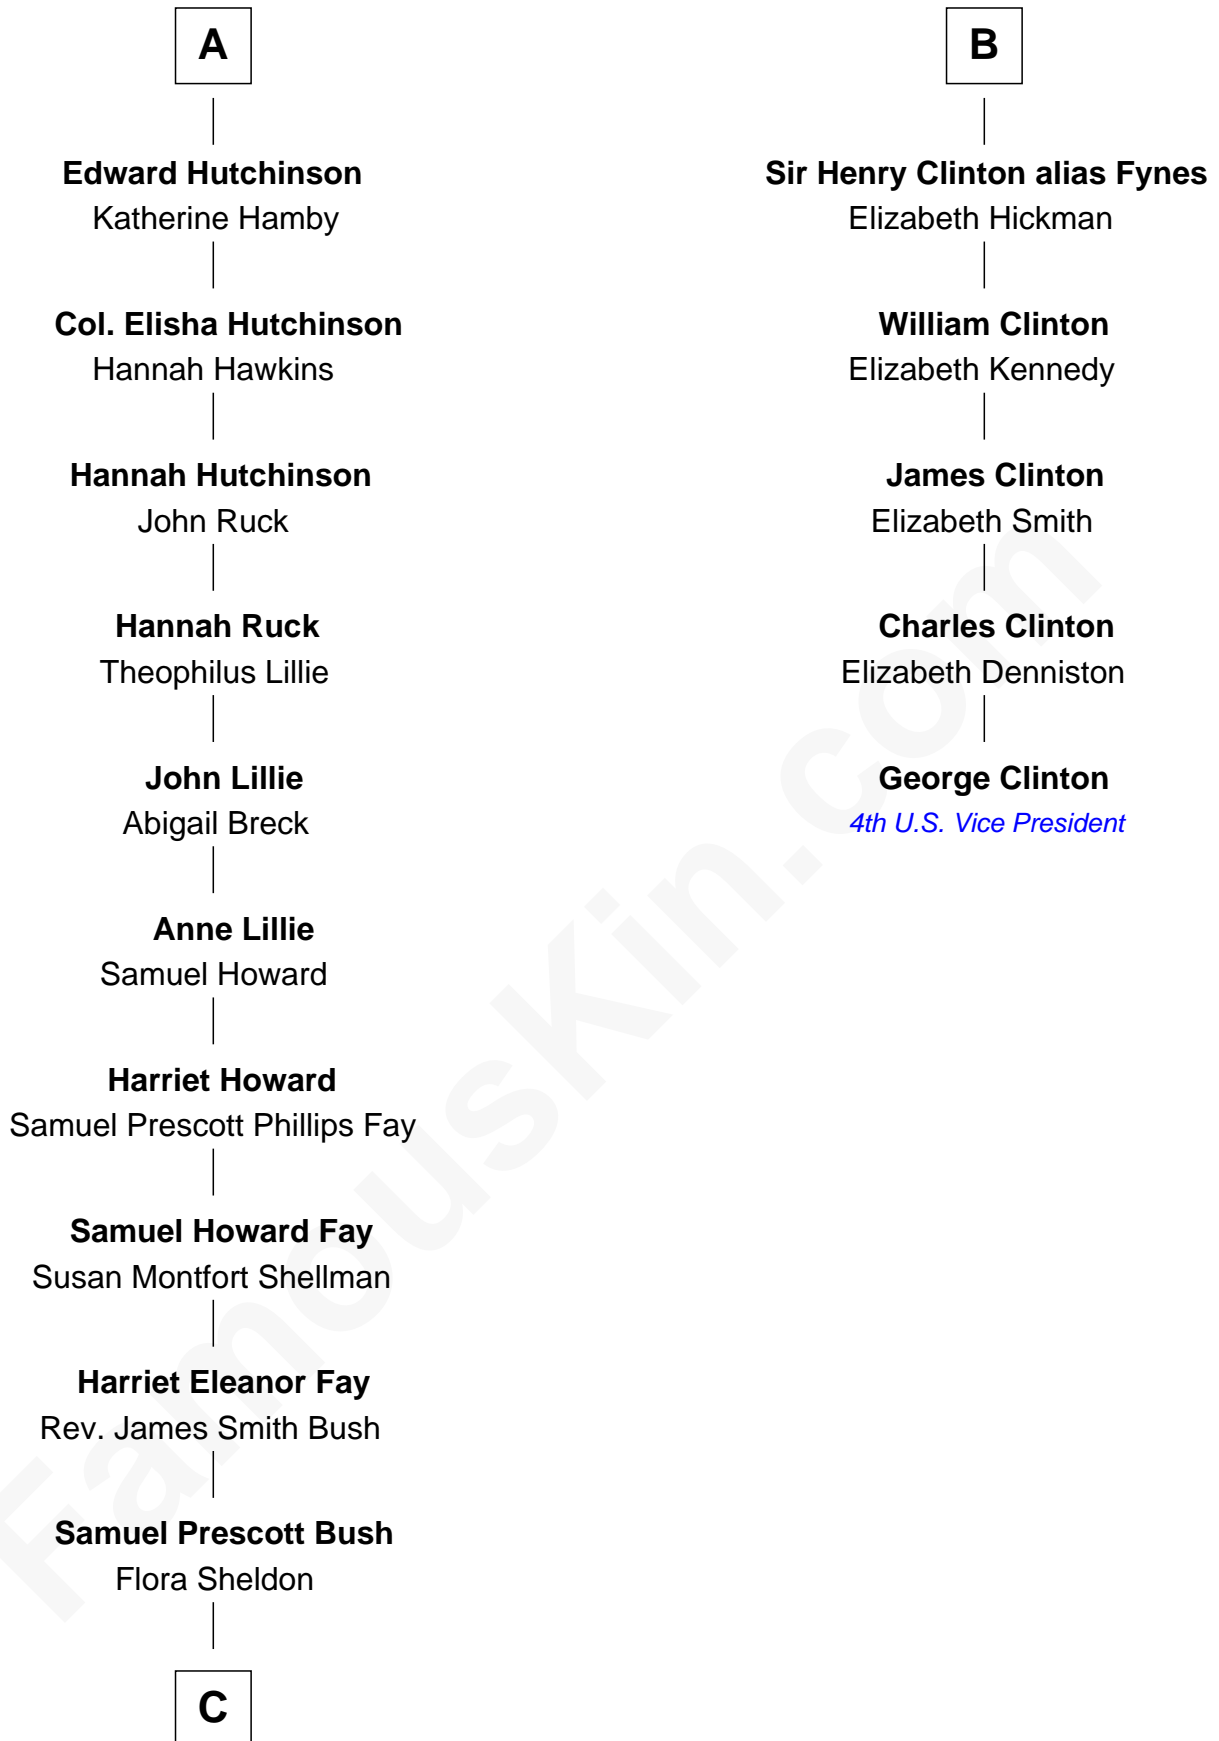

# FamousKin.com Relationship Chart of

**George W. Bush**

*43rd U.S. President*

11th cousin 8 times removed of

**George Clinton**

*4th U.S. Vice President*

**Sir Walter Blount**

Sancha de Ayala

Sir John Sutton

**Sir John Sutton**

Elizabeth Berkeley

**Sir John Sutton Dudley**

Elizabeth Bramshot

**Edmund Dudley**

Elizabeth Grey

**Elizabeth Dudley**

William Stourton

**Ursula Stourton**

Sir Edward Clinton

**Sir Henry Clinton**

Elizabeth Morrison

**B**

**C**

—  
**Prescott Sheldon Bush**

Dorothy Wear Walker

—  
**George Herbert Walker Bush**

Barbara Pierce

—  
**George W. Bush**

*43rd U.S. President*

FamousKin.com