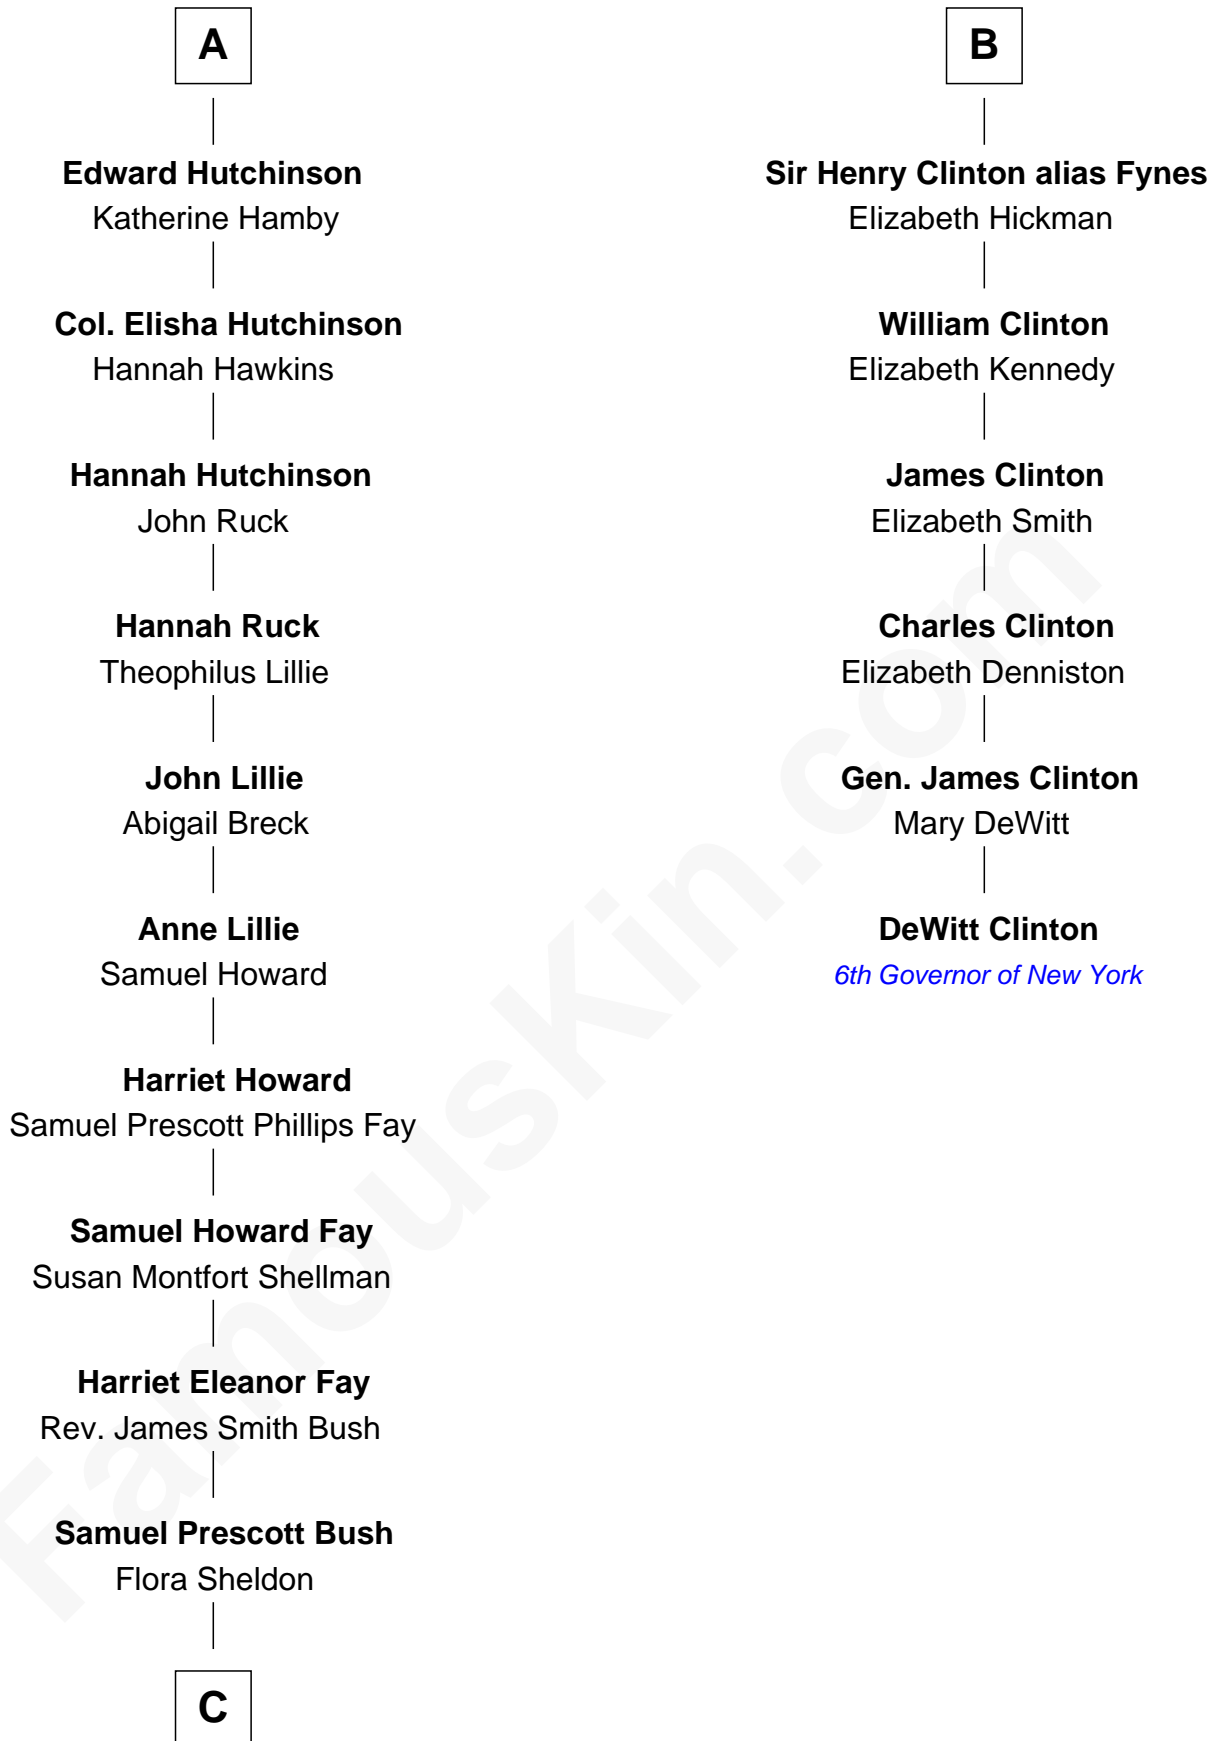

FamousKin.com Relationship Chart of

George W. Bush

43rd U.S. President

12th cousin 7 times removed of

DeWitt Clinton

6th Governor of New York

Sir Walter Blount

Sancha de Ayala

Sir John Sutton

Sir John Sutton

Elizabeth Berkeley

Sir John Sutton Dudley

Elizabeth Bramshot

Edmund Dudley

Elizabeth Grey

Elizabeth Dudley

William Stourton

Ursula Stourton

Sir Edward Clinton

Sir Henry Clinton

Elizabeth Morrison

B

C

—
Prescott Sheldon Bush

Dorothy Wear Walker

—
George Herbert Walker Bush

Barbara Pierce

—
George W. Bush

43rd U.S. President

FamousKin.com