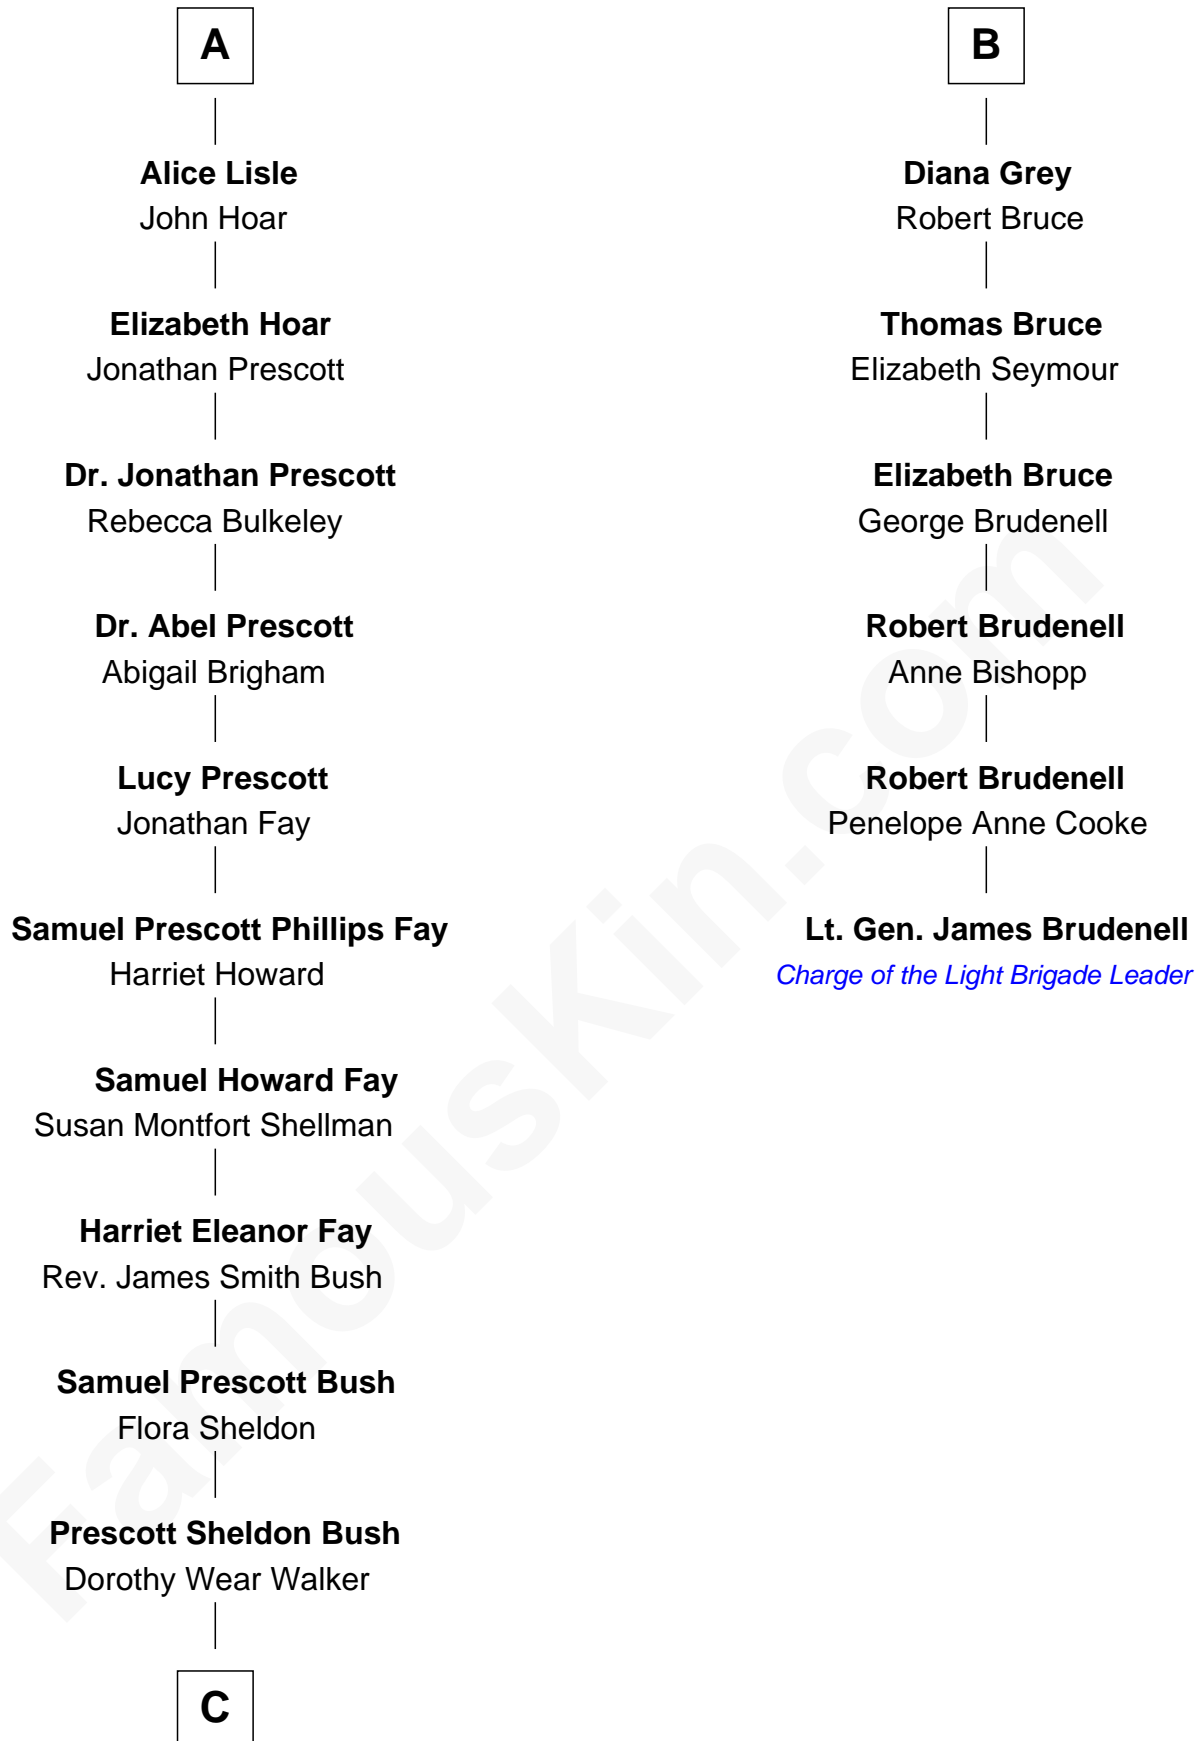

**FamousKin.com**  
**Relationship Chart of**  
**George W. Bush**  
*43rd U.S. President*

**12th cousin 6 times removed of**  
**Lt. Gen. James Brudenell**  
*Leader of the "Charge of the Light Brigade"*

**Sir Humphrey Stafford**  
 Eleanor Aylesbury

**C**

George Herbert Walker Bush

Barbara Pierce

George W. Bush

*43rd U.S. President*

FamousKin.com