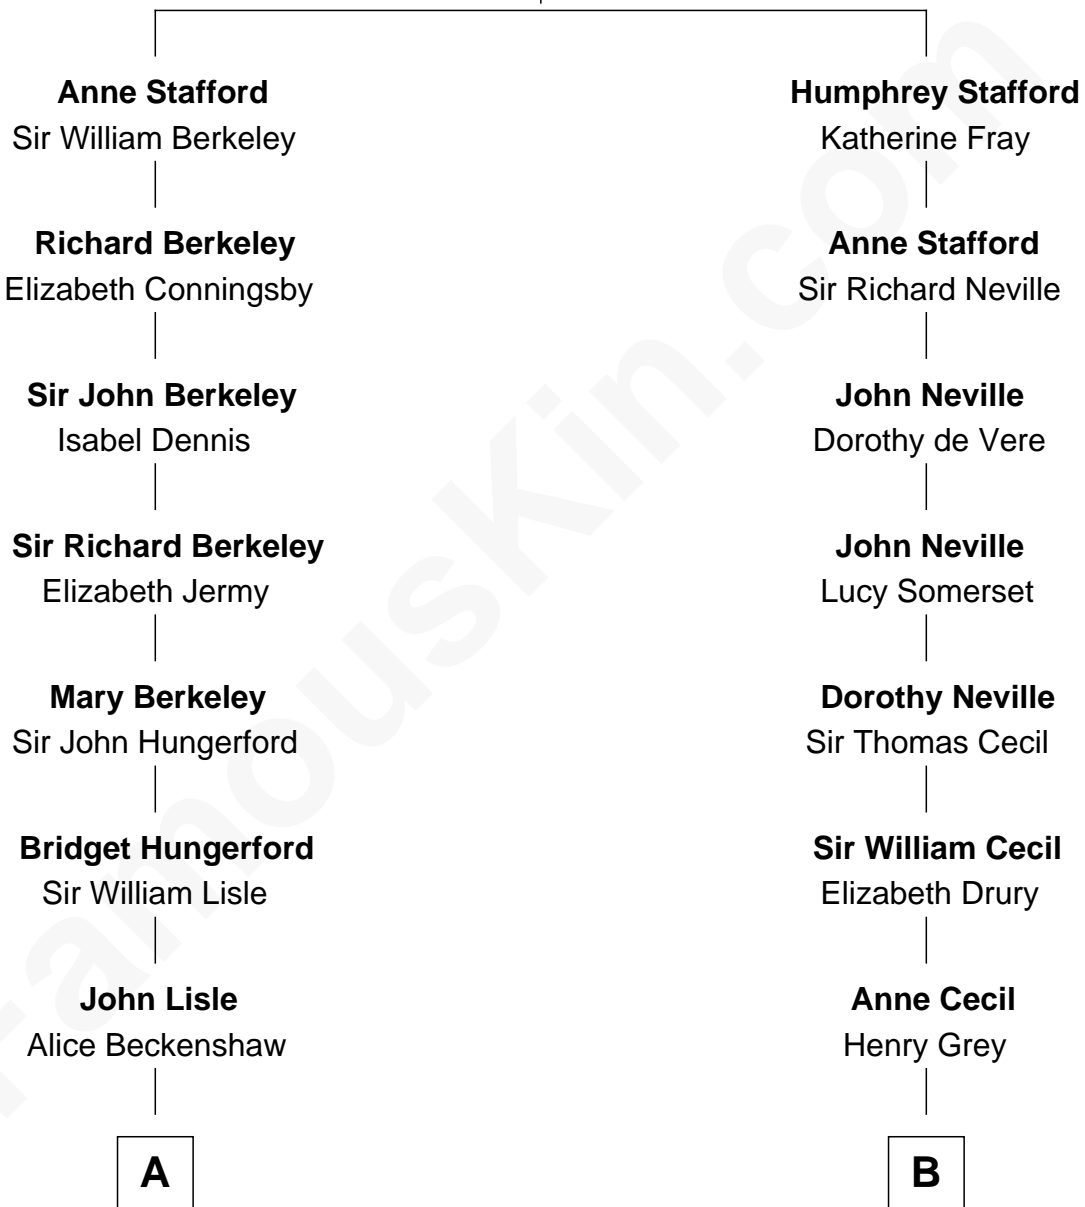

**FamousKin.com**  
**Relationship Chart of**  
**George W. Bush**  
*43rd U.S. President*

**12th cousin 6 times removed of**  
**Lt. Gen. James Brudenell**  
*Leader of the "Charge of the Light Brigade"*

**Sir Humphrey Stafford**  
 Eleanor Aylesbury

**C**

George Herbert Walker Bush

Barbara Pierce

George W. Bush

*43rd U.S. President*

FamousKin.com