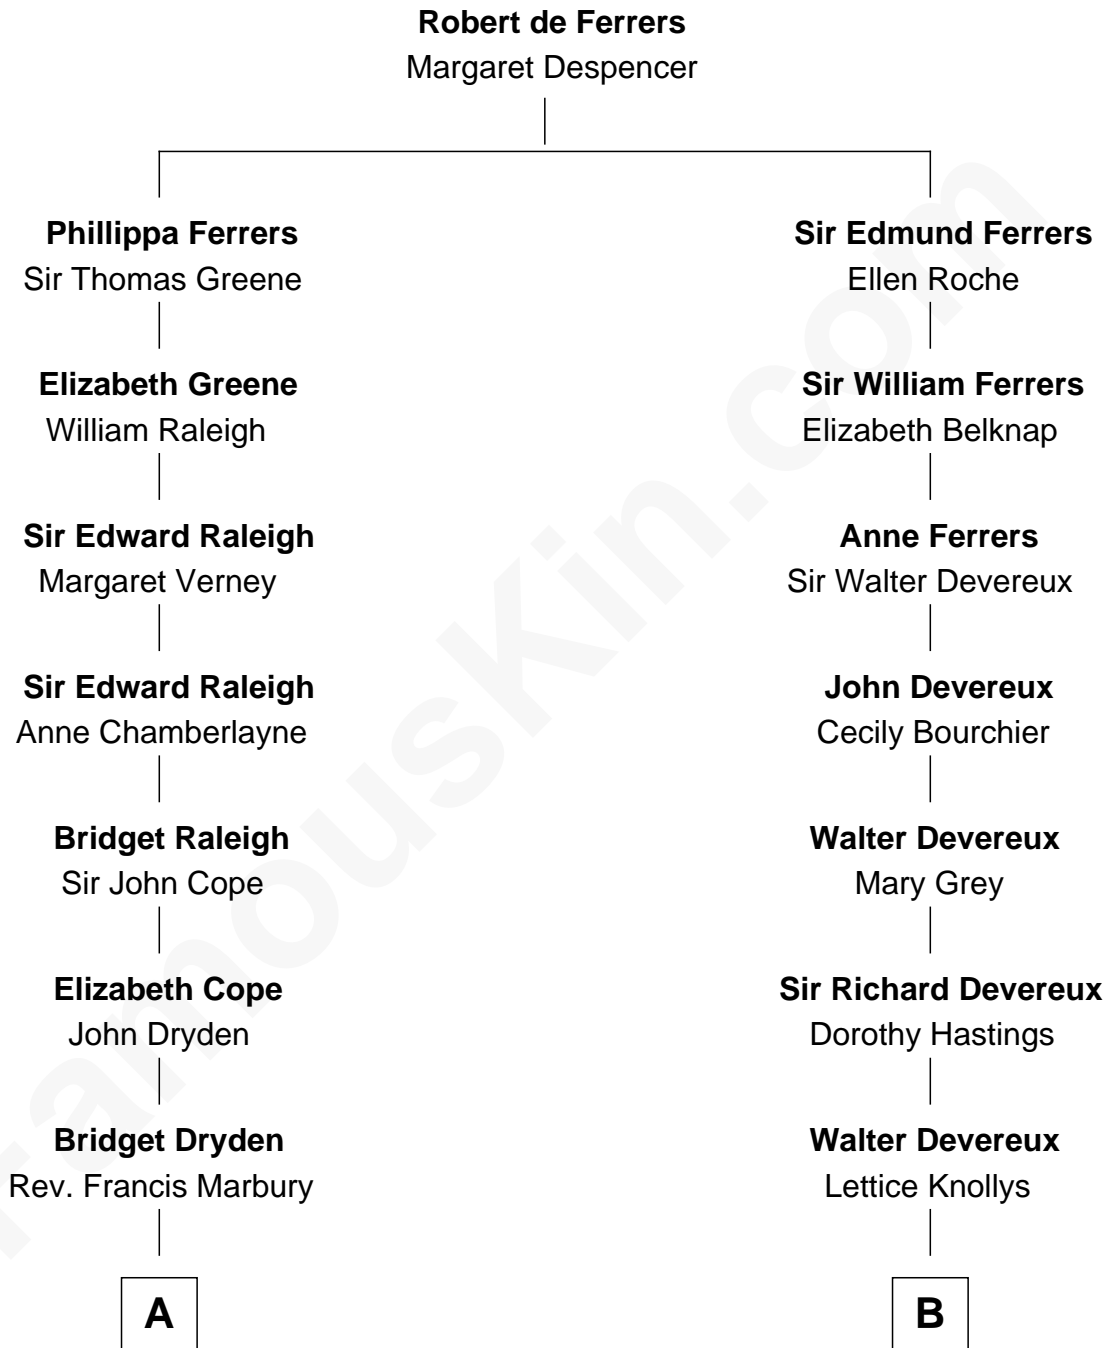

**FamousKin.com**  
**Relationship Chart of**  
**George W. Bush**  
*43rd U.S. President*

**14th cousin 6 times removed of**  
**Lt. Gen. James Brudenell**  
*Leader of the "Charge of the Light Brigade"*

**C**

—  
**Samuel Prescott Bush**

Flora Sheldon

—  
**Prescott Sheldon Bush**

Dorothy Wear Walker

—  
**George Herbert Walker Bush**

Barbara Pierce

—  
**George W. Bush**

*43rd U.S. President*

FamousKin.com