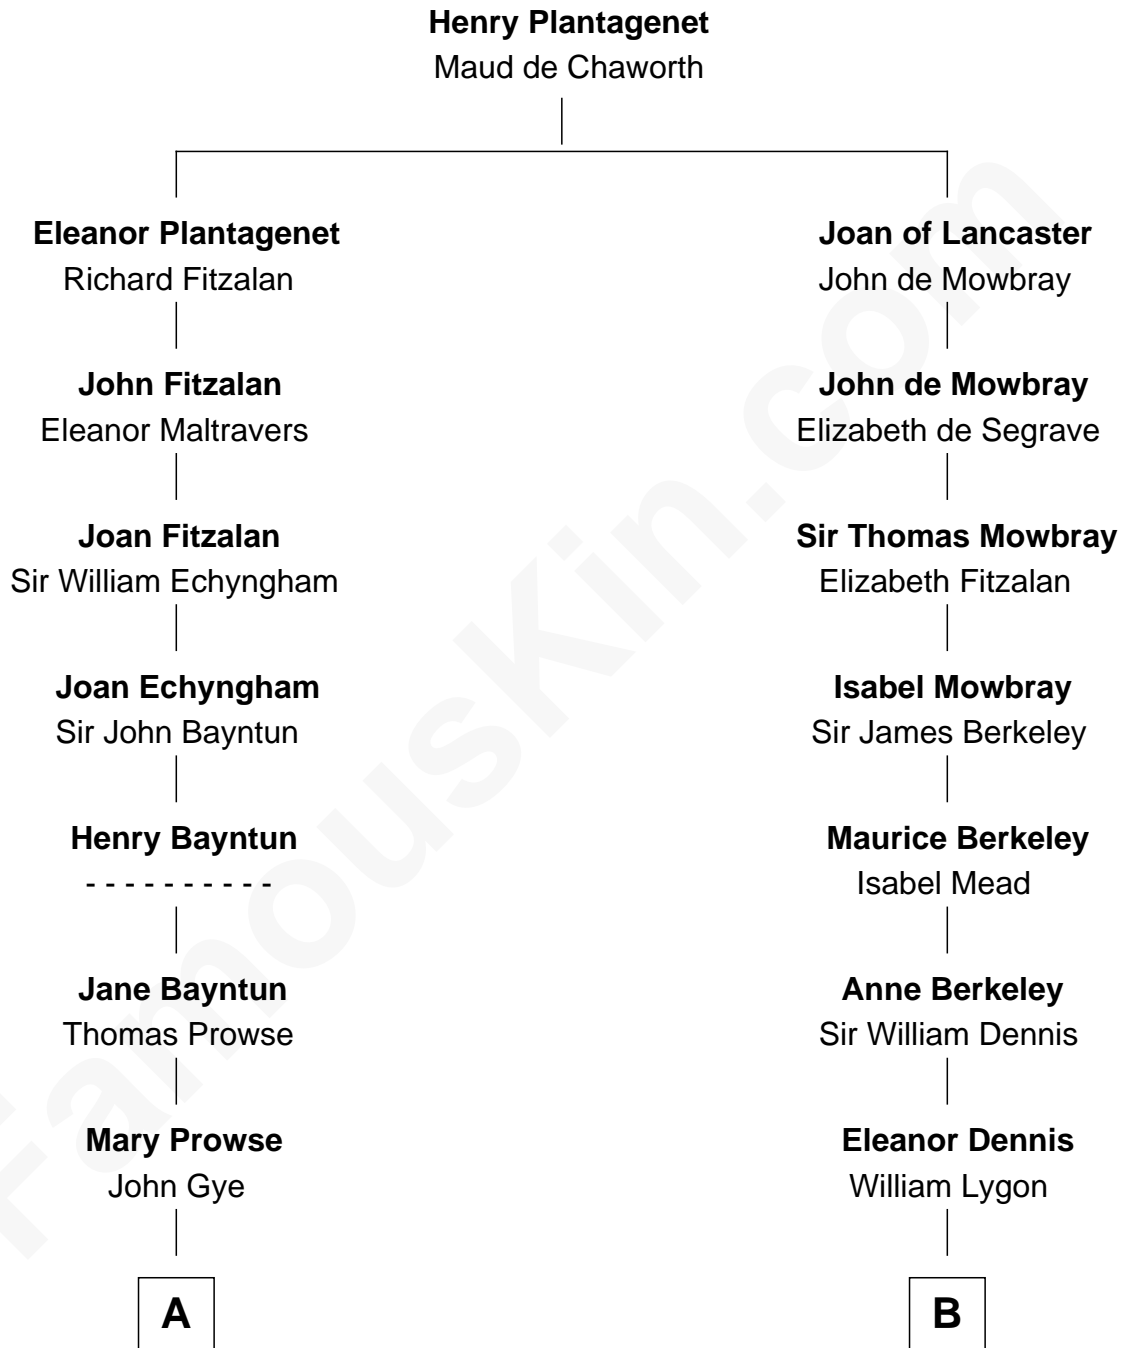

**FamousKin.com**  
**Relationship Chart of**  
**George W. Bush**  
*43rd U.S. President*

**15th cousin 5 times removed of**  
**Lt. Gen. James Brudenell**  
*Leader of the "Charge of the Light Brigade"*

**C**

—  
**Scott Pierce**  
Mabel Marvin

—  
**Marvin Pierce**  
Pauline Robinson

—  
**Barbara Pierce**  
George Herbert Walker Bush

—  
**George W. Bush**  
*43rd U.S. President*

FamousKin.com