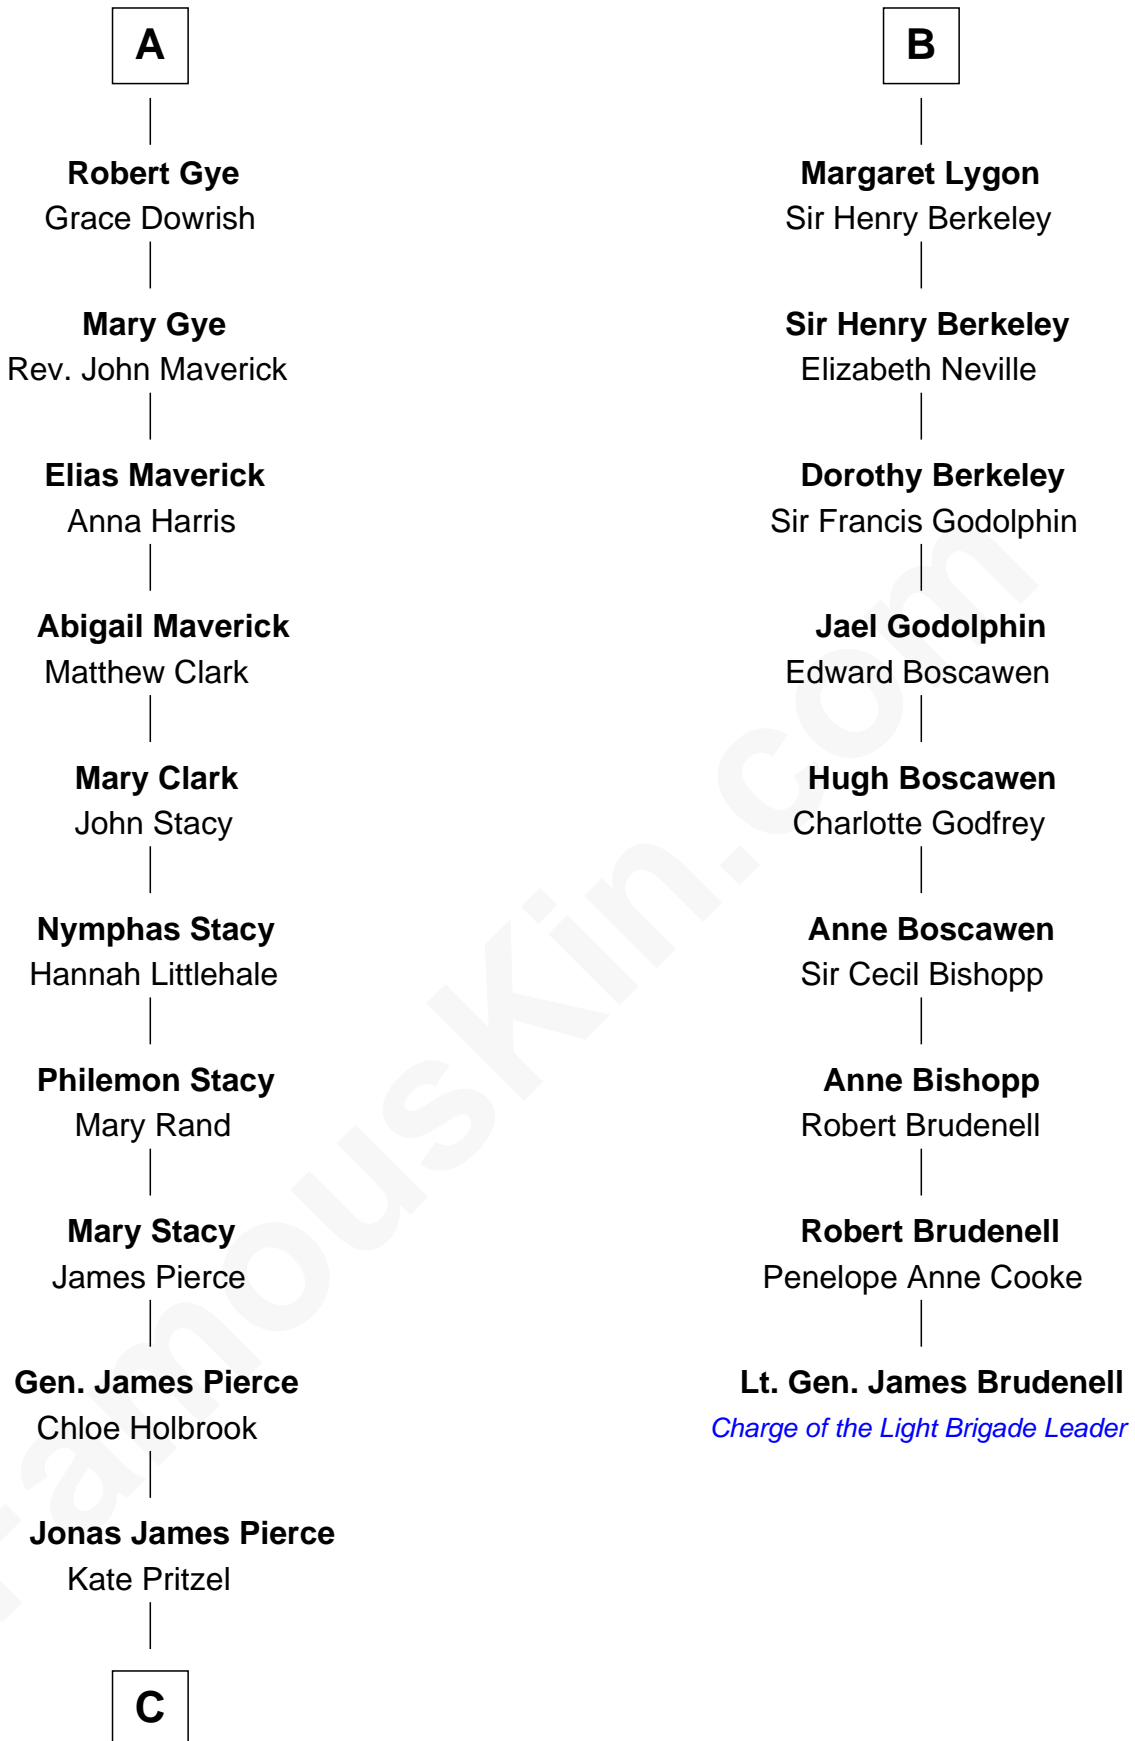

**FamousKin.com**  
**Relationship Chart of**  
**George W. Bush**  
*43rd U.S. President*

**15th cousin 5 times removed of**  
**Lt. Gen. James Brudenell**  
*Leader of the "Charge of the Light Brigade"*

**C**

—  
**Scott Pierce**  
Mabel Marvin

—  
**Marvin Pierce**  
Pauline Robinson

—  
**Barbara Pierce**  
George Herbert Walker Bush

—  
**George W. Bush**  
*43rd U.S. President*

FamousKin.com