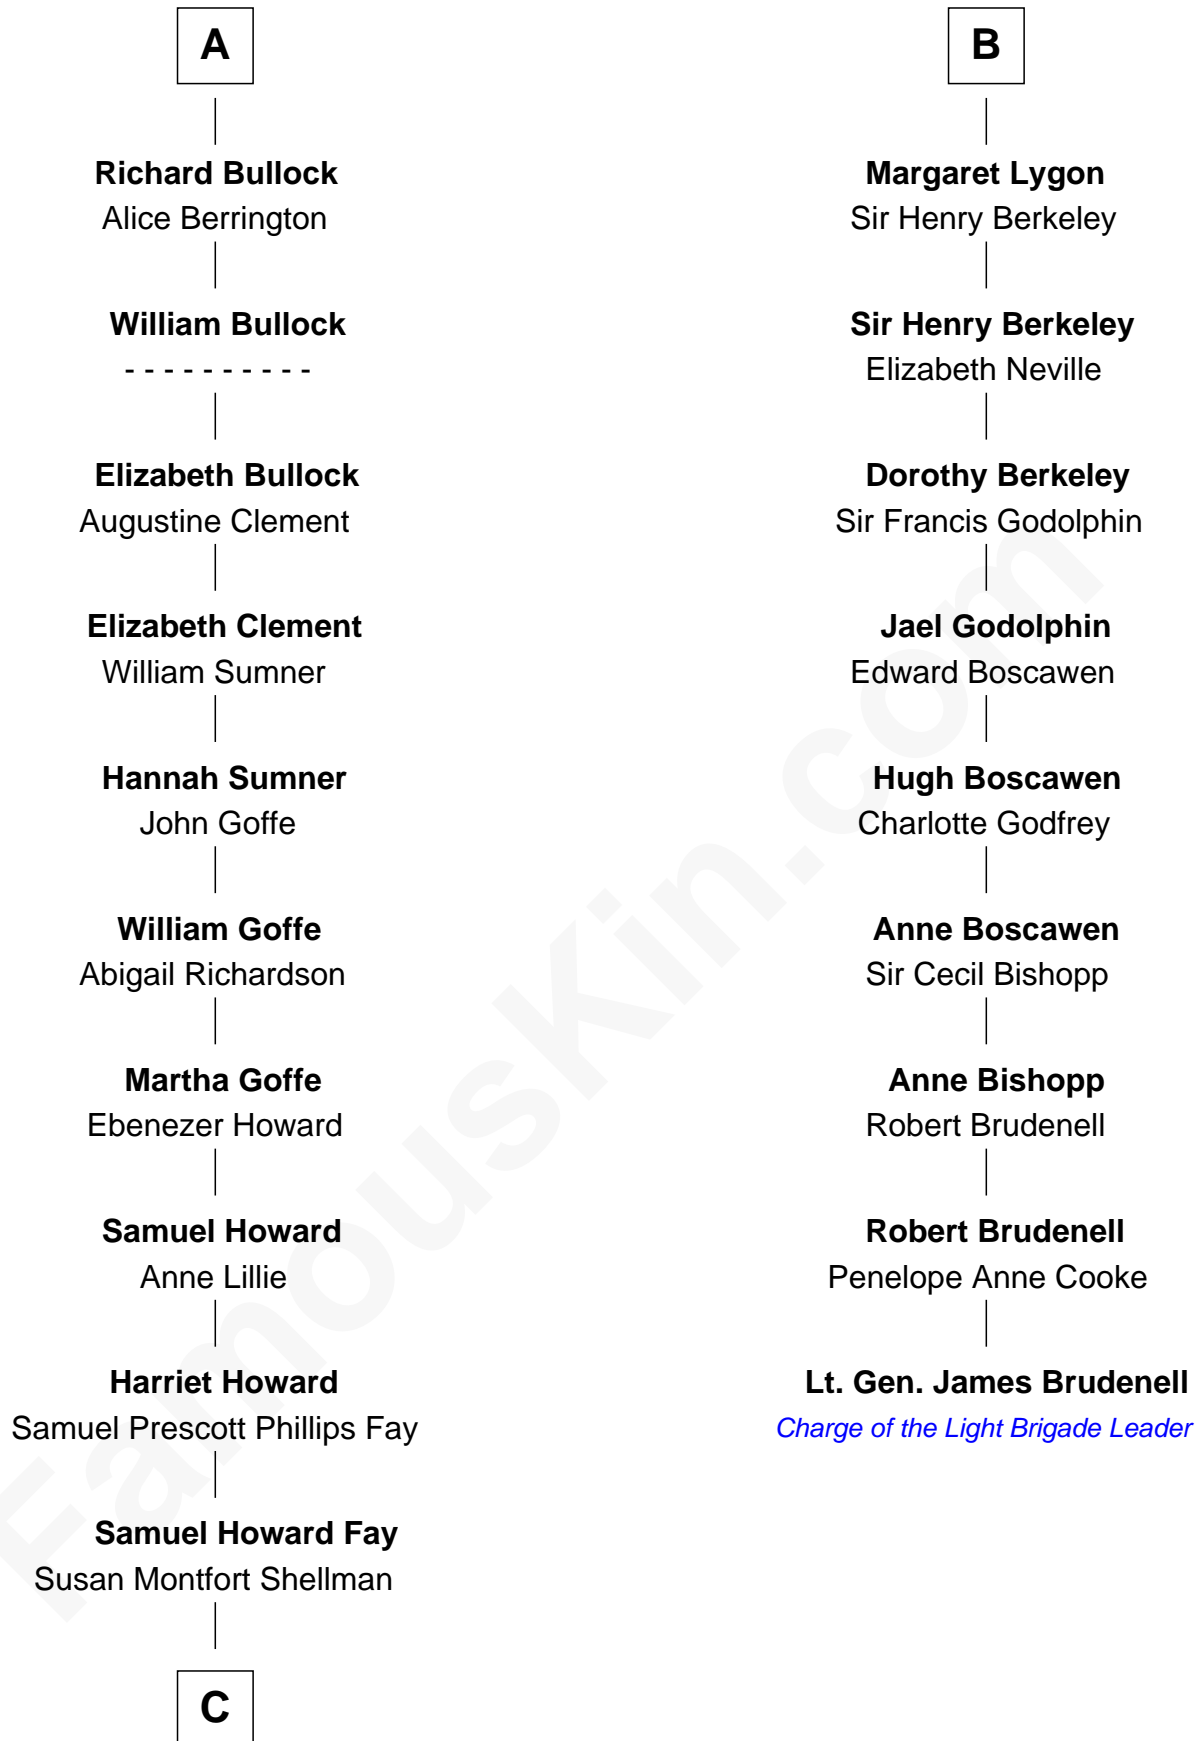

FamousKin.com
Relationship Chart of
George W. Bush
43rd U.S. President

15th cousin 6 times removed of
Lt. Gen. James Brudenell
Leader of the "Charge of the Light Brigade"

C

—
Harriet Eleanor Fay
Rev. James Smith Bush

—
Samuel Prescott Bush
Flora Sheldon

—
Prescott Sheldon Bush
Dorothy Wear Walker

—
George Herbert Walker Bush
Barbara Pierce

—
George W. Bush
43rd U.S. President

FamousKin.com