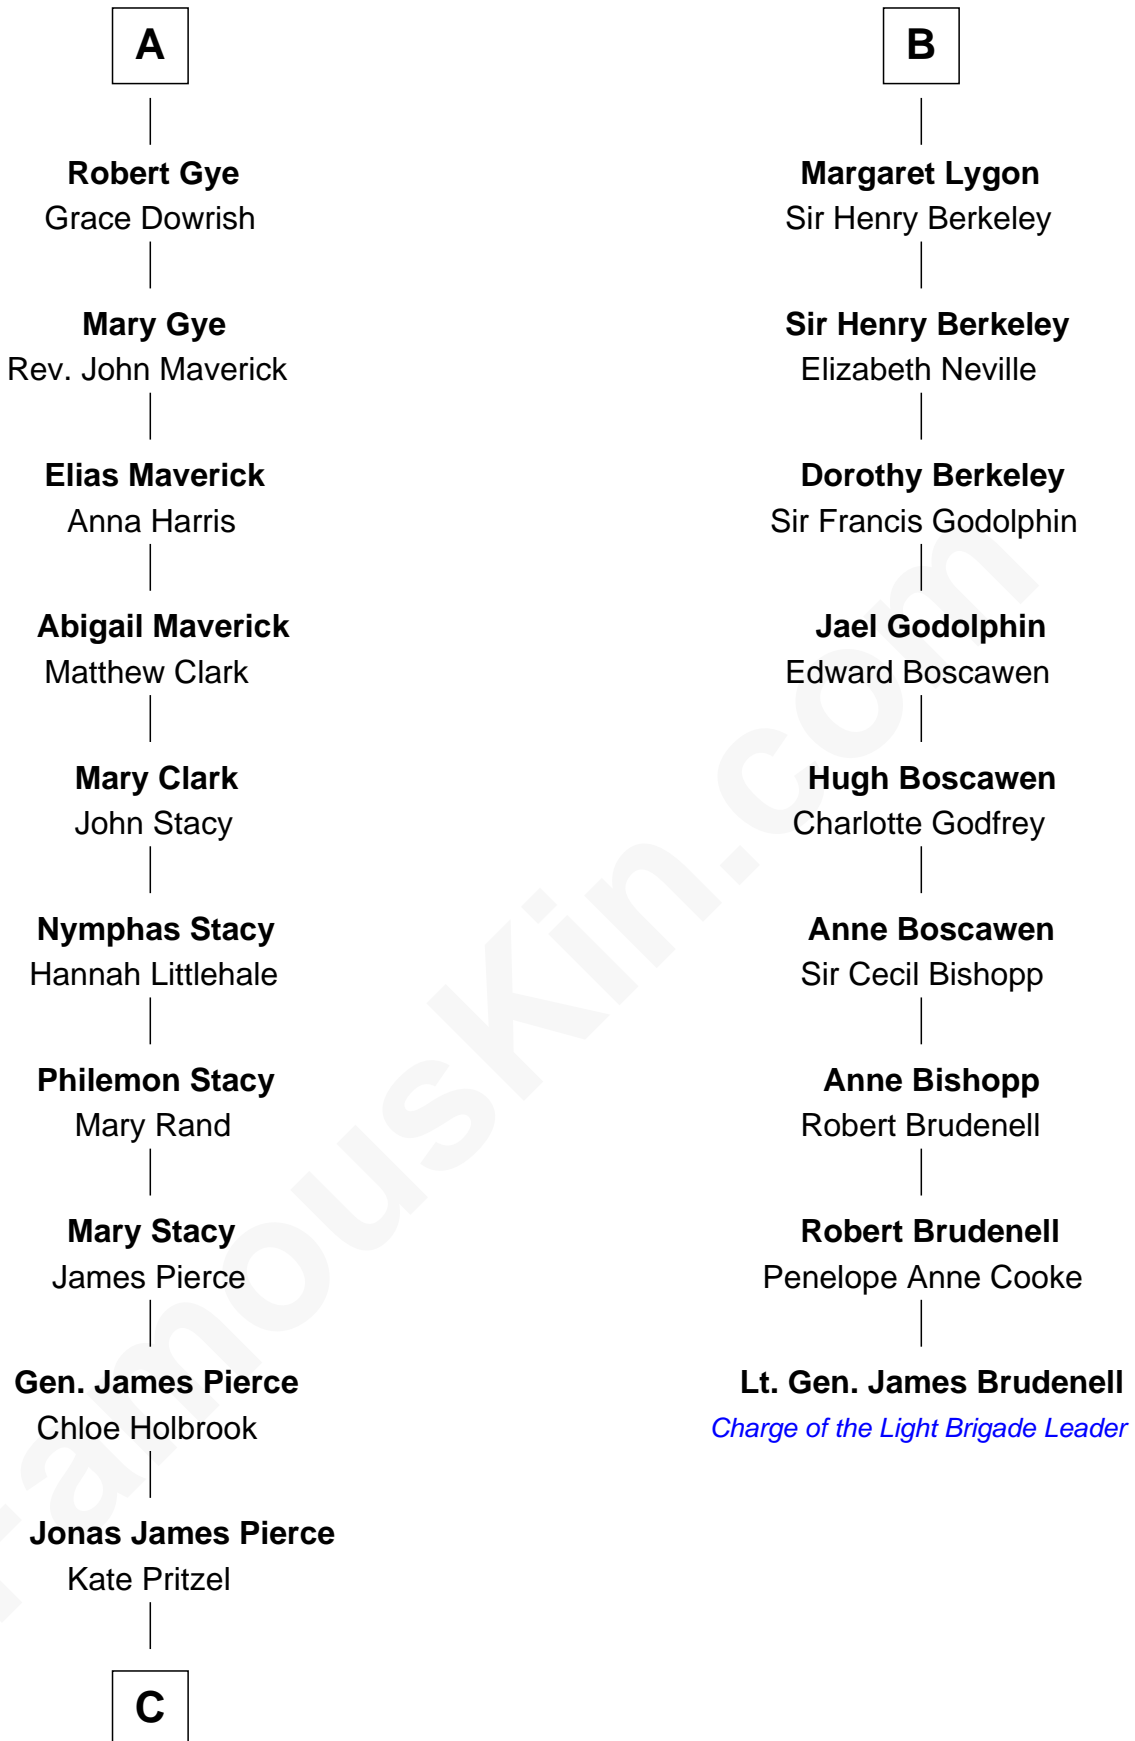

FamousKin.com
Relationship Chart of
George W. Bush
43rd U.S. President

15th cousin 5 times removed of
Lt. Gen. James Brudenell
Leader of the "Charge of the Light Brigade"

C

—
Scott Pierce
Mabel Marvin

—
Marvin Pierce
Pauline Robinson

—
Barbara Pierce
George Herbert Walker Bush

—
George W. Bush
43rd U.S. President

FamousKin.com