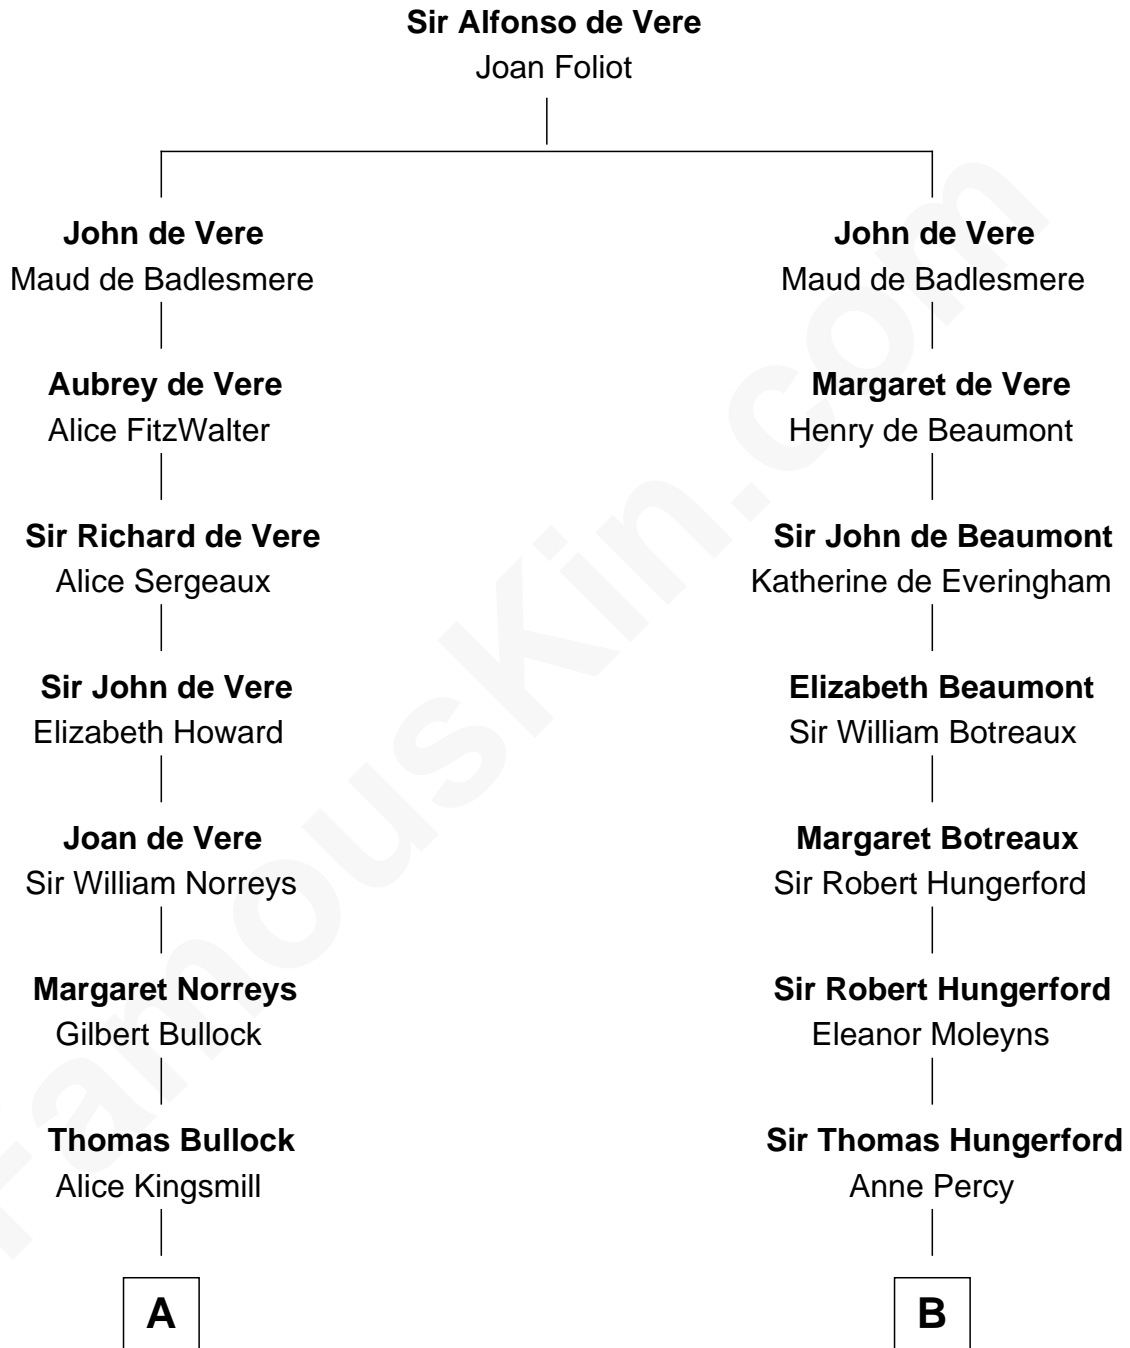

FamousKin.com
Relationship Chart of
George W. Bush
43rd U.S. President

18th cousin 3 times removed of
Lt. Gen. James Brudenell
Leader of the "Charge of the Light Brigade"

C

Harriet Eleanor Fay
Rev. James Smith Bush

Samuel Prescott Bush
Flora Sheldon

Prescott Sheldon Bush
Dorothy Wear Walker

George Herbert Walker Bush
Barbara Pierce

George W. Bush
43rd U.S. President

D

Robert Brudenell
Penelope Anne Cooke

Lt. Gen. James Brudenell
Charge of the Light Brigade Leader