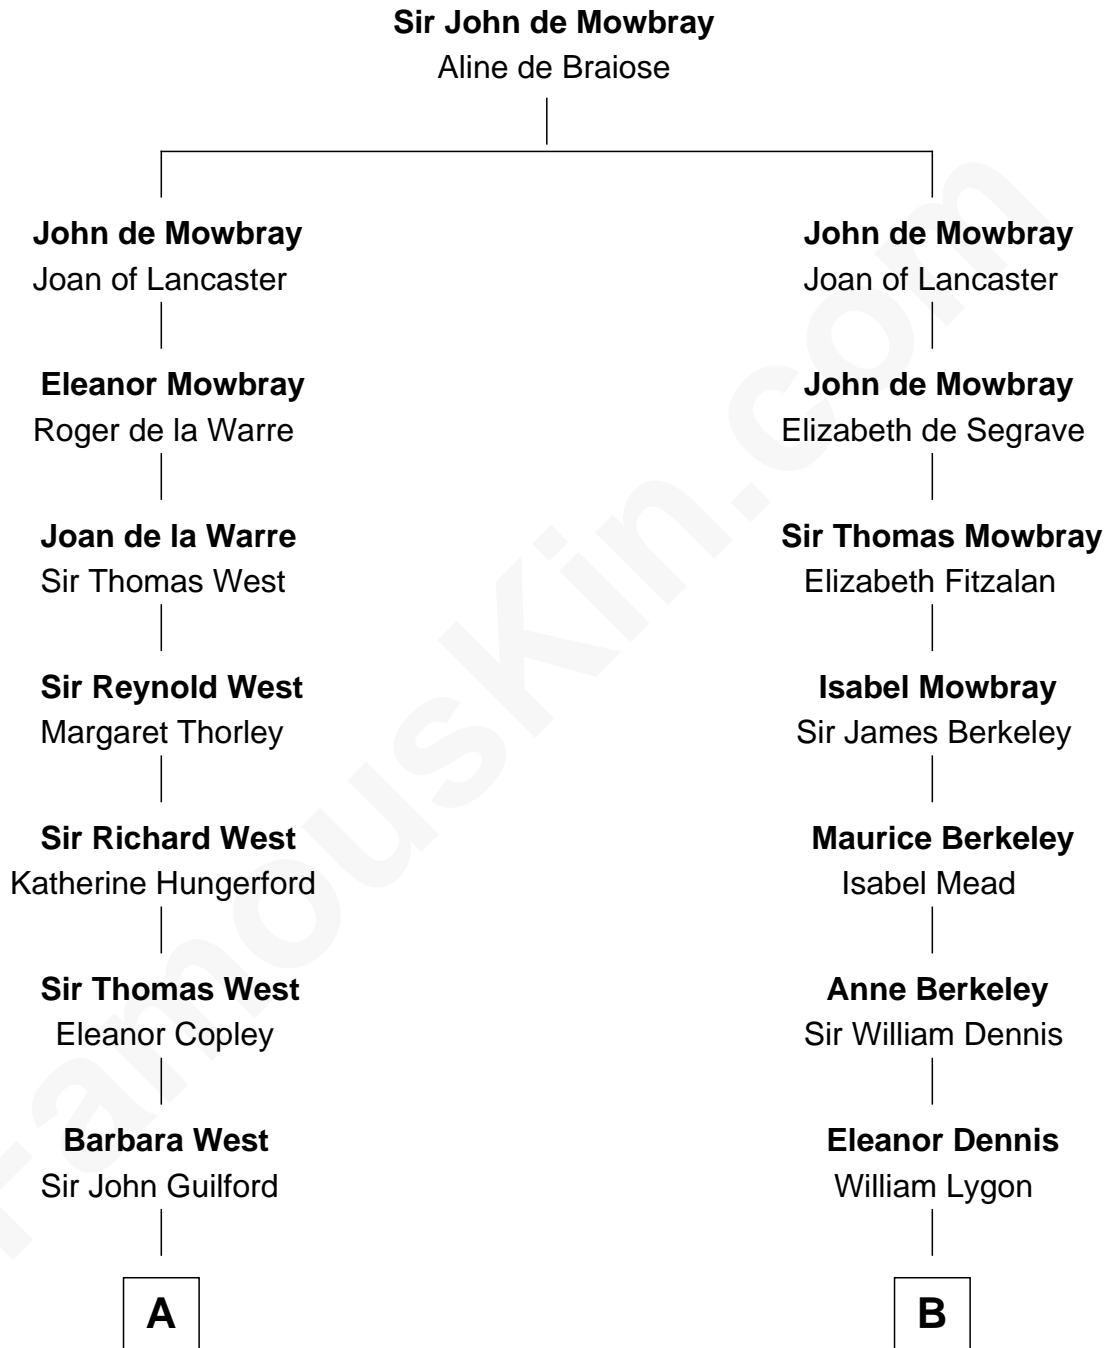

**FamousKin.com**  
**Relationship Chart of**  
**George W. Bush**  
*43rd U.S. President*

**15th cousin 6 times removed of**  
**Lt. Gen. James Brudenell**  
*Leader of the "Charge of the Light Brigade"*

**C**

**Harriet Eleanor Fay**  
Rev. James Smith Bush

**Samuel Prescott Bush**  
Flora Sheldon

**Prescott Sheldon Bush**  
Dorothy Wear Walker

**George Herbert Walker Bush**  
Barbara Pierce

**George W. Bush**  
*43rd U.S. President*