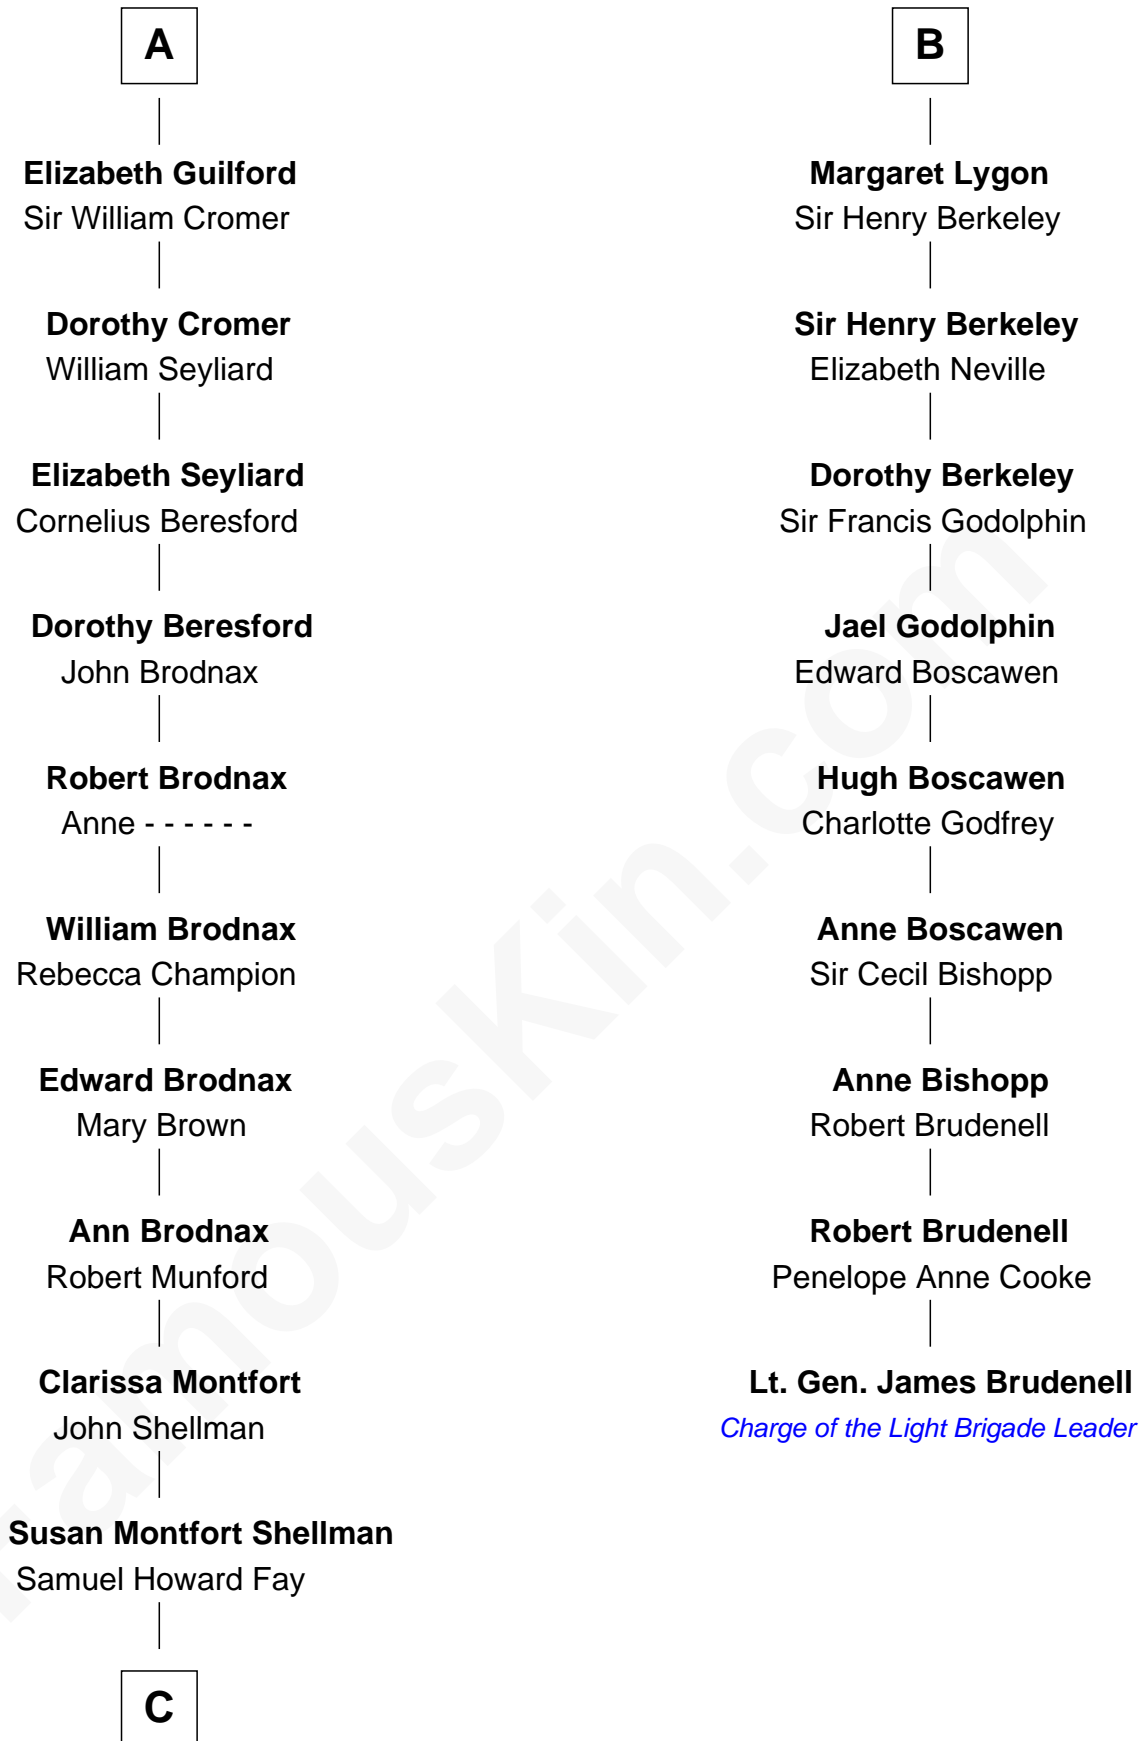

**FamousKin.com**  
**Relationship Chart of**  
**George W. Bush**  
*43rd U.S. President*

**15th cousin 6 times removed of**  
**Lt. Gen. James Brudenell**  
*Leader of the "Charge of the Light Brigade"*

**C**

**Harriet Eleanor Fay**  
Rev. James Smith Bush

**Samuel Prescott Bush**  
Flora Sheldon

**Prescott Sheldon Bush**  
Dorothy Wear Walker

**George Herbert Walker Bush**  
Barbara Pierce

**George W. Bush**  
*43rd U.S. President*