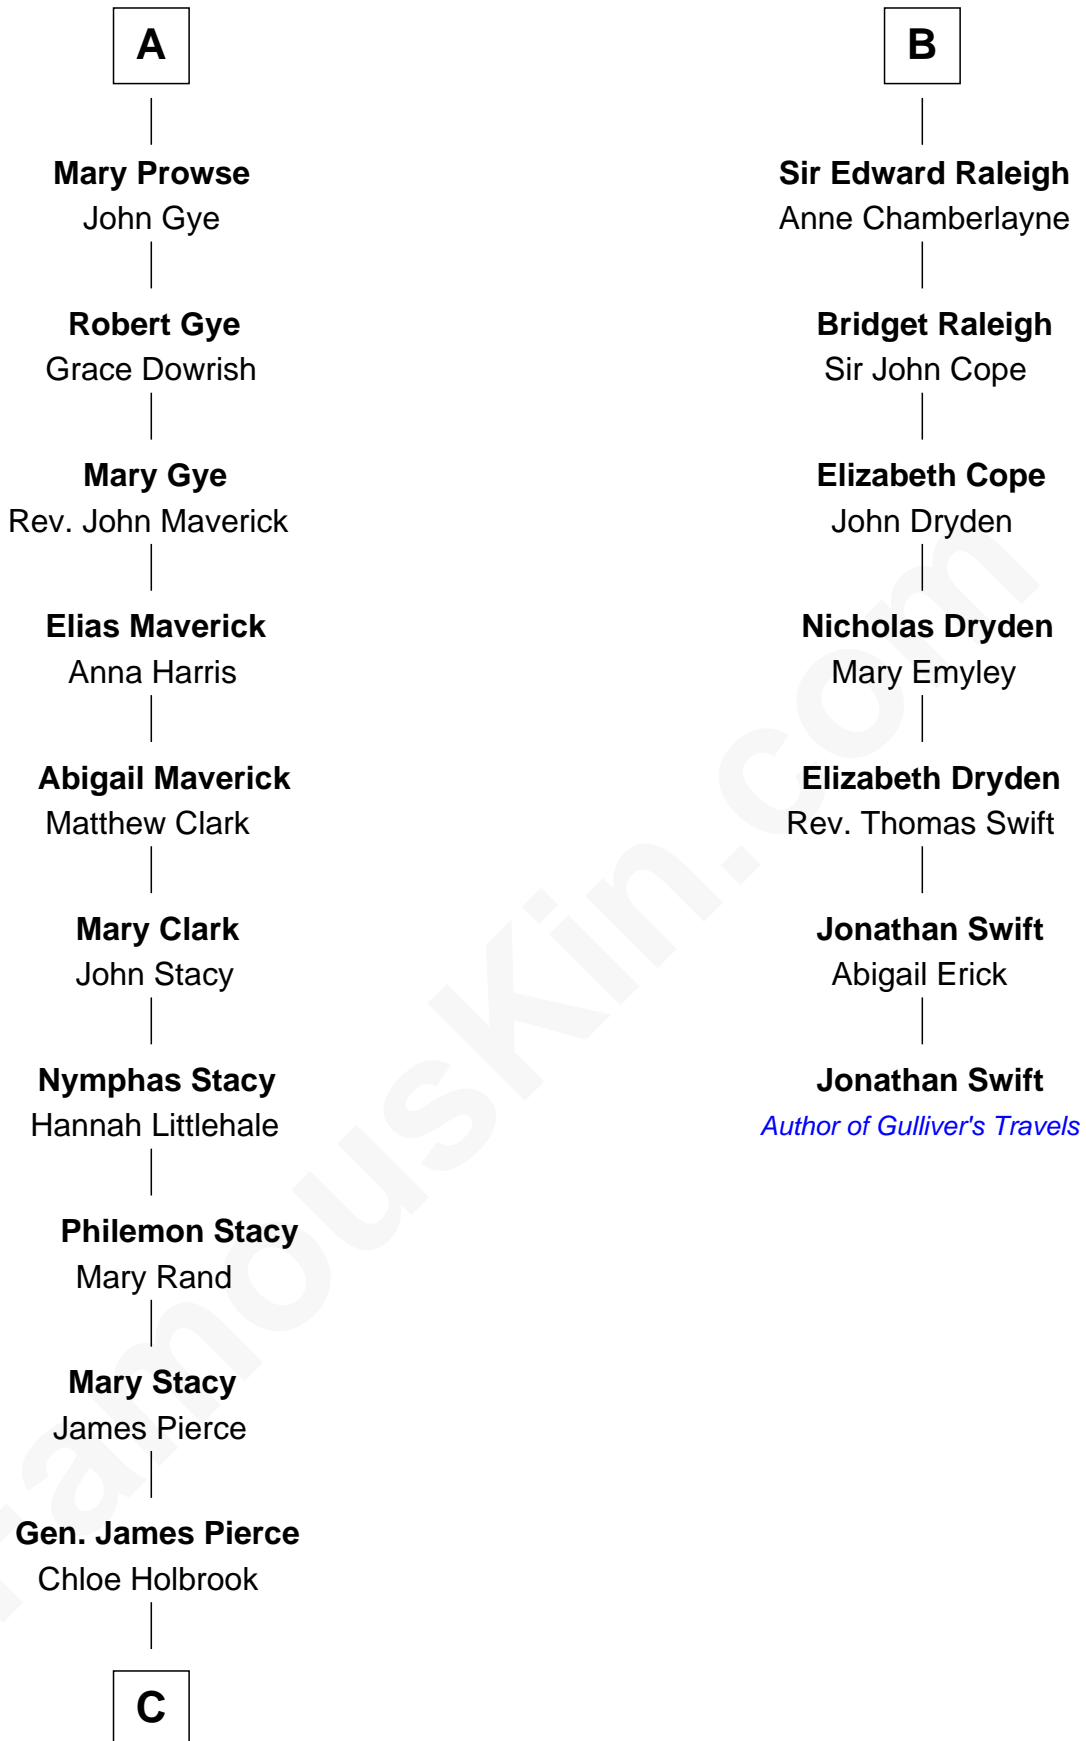

FamousKin.com
Relationship Chart of
George W. Bush
43rd U.S. President

13th cousin 8 times removed of
Jonathan Swift
Author of Gulliver's Travels

C

Jonas James Pierce

Kate Pritzel

Scott Pierce

Mabel Marvin

Marvin Pierce

Pauline Robinson

Barbara Pierce

George Herbert Walker Bush

George W. Bush

43rd U.S. President

FamousKin.com