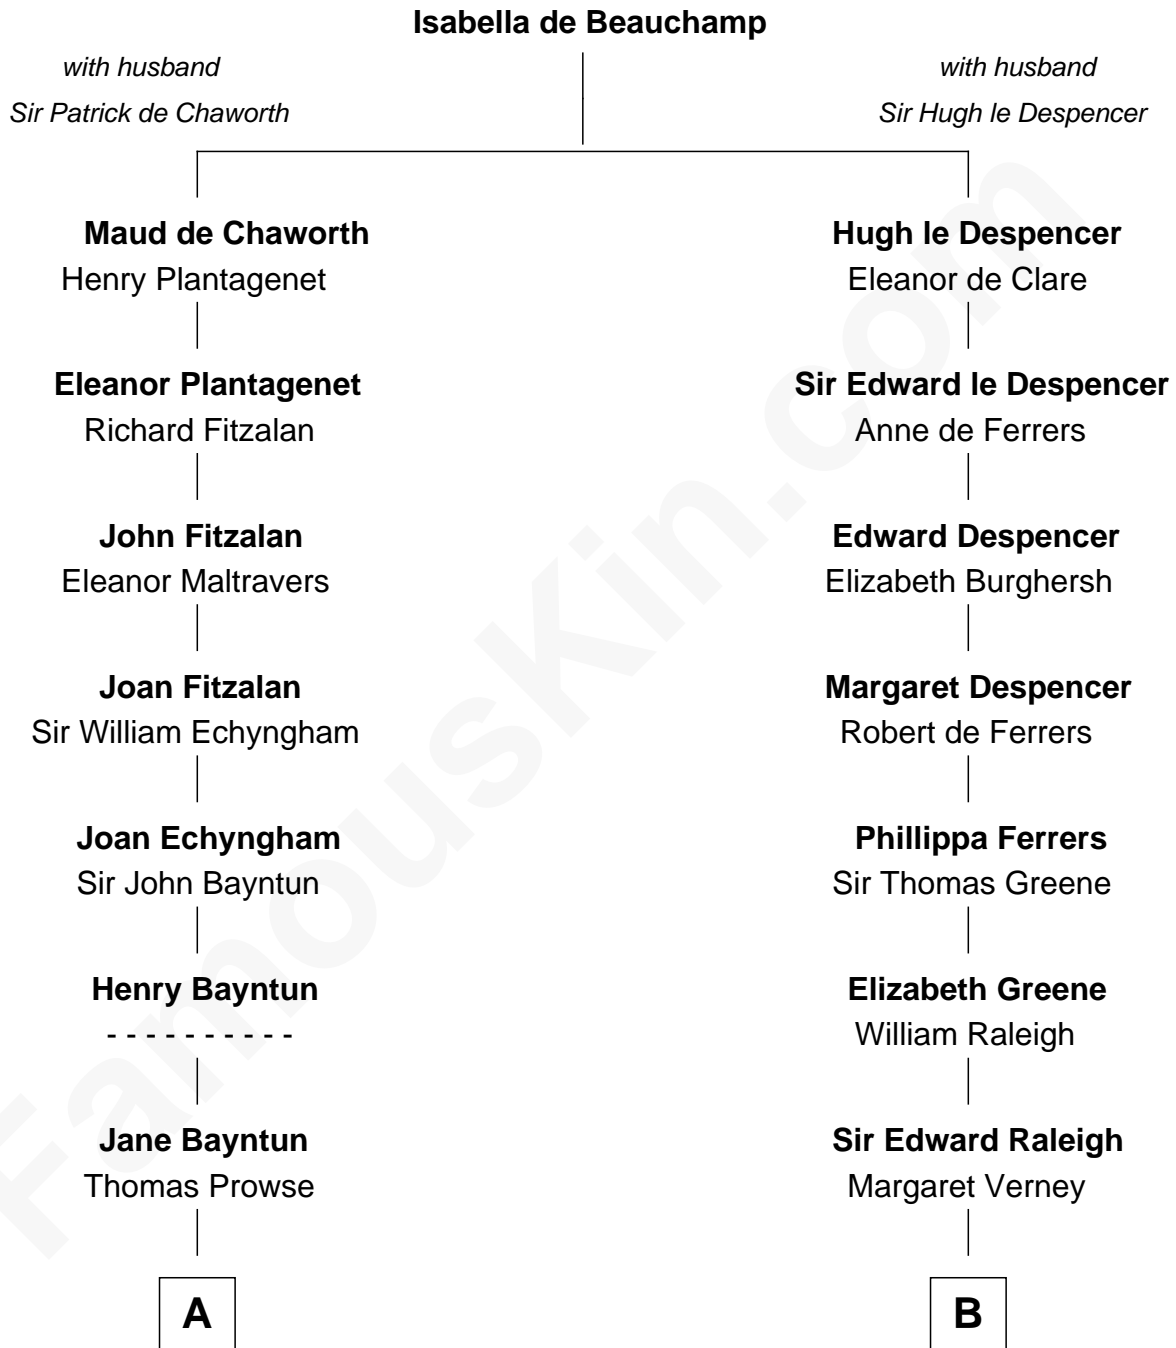

FamousKin.com
Relationship Chart of
George W. Bush
43rd U.S. President

13th cousin 8 times removed of
Jonathan Swift
Author of Gulliver's Travels

C

Jonas James Pierce

Kate Pritzel

Scott Pierce

Mabel Marvin

Marvin Pierce

Pauline Robinson

Barbara Pierce

George Herbert Walker Bush

George W. Bush

43rd U.S. President

FamousKin.com