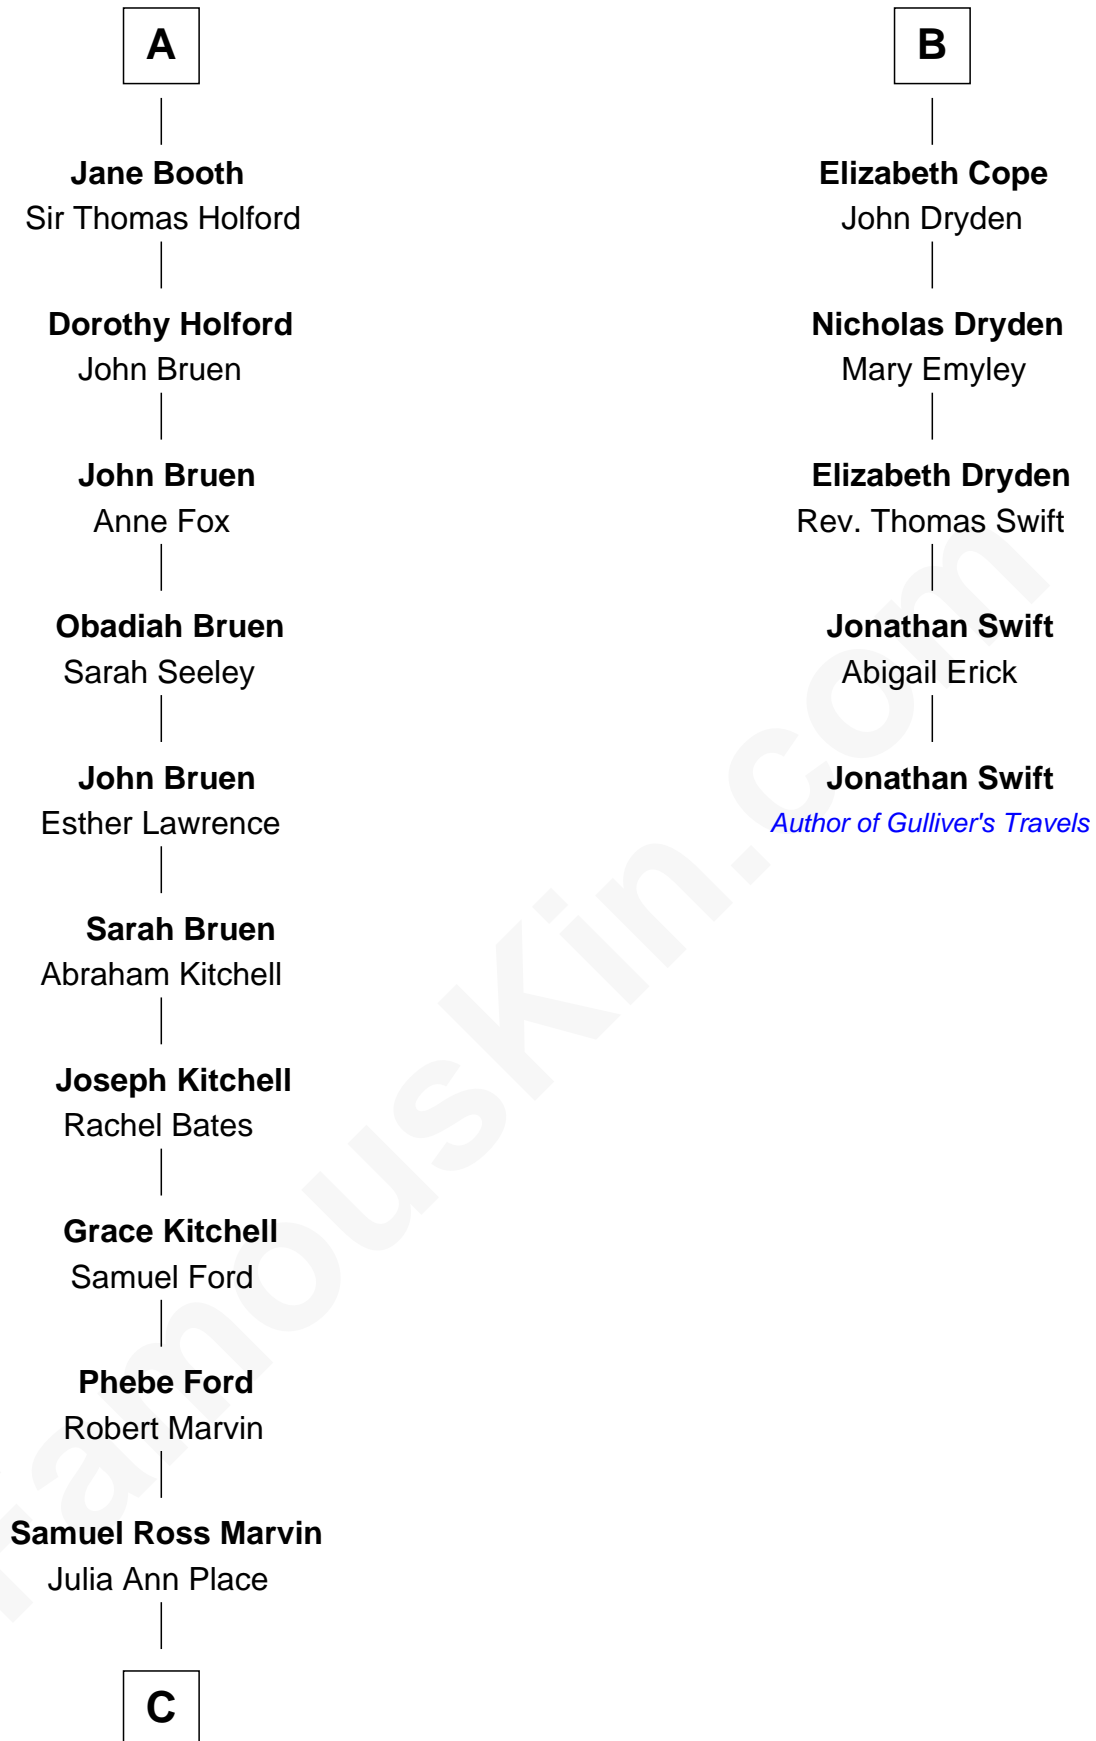

FamousKin.com
Relationship Chart of
George W. Bush
43rd U.S. President

11th cousin 10 times removed of
Jonathan Swift
Author of Gulliver's Travels

C

Jerome Place Marvin

Martha Ann Stokes

Mabel Marvin

Scott Pierce

Marvin Pierce

Pauline Robinson

Barbara Pierce

George Herbert Walker Bush

George W. Bush

43rd U.S. President

FamousKin.com