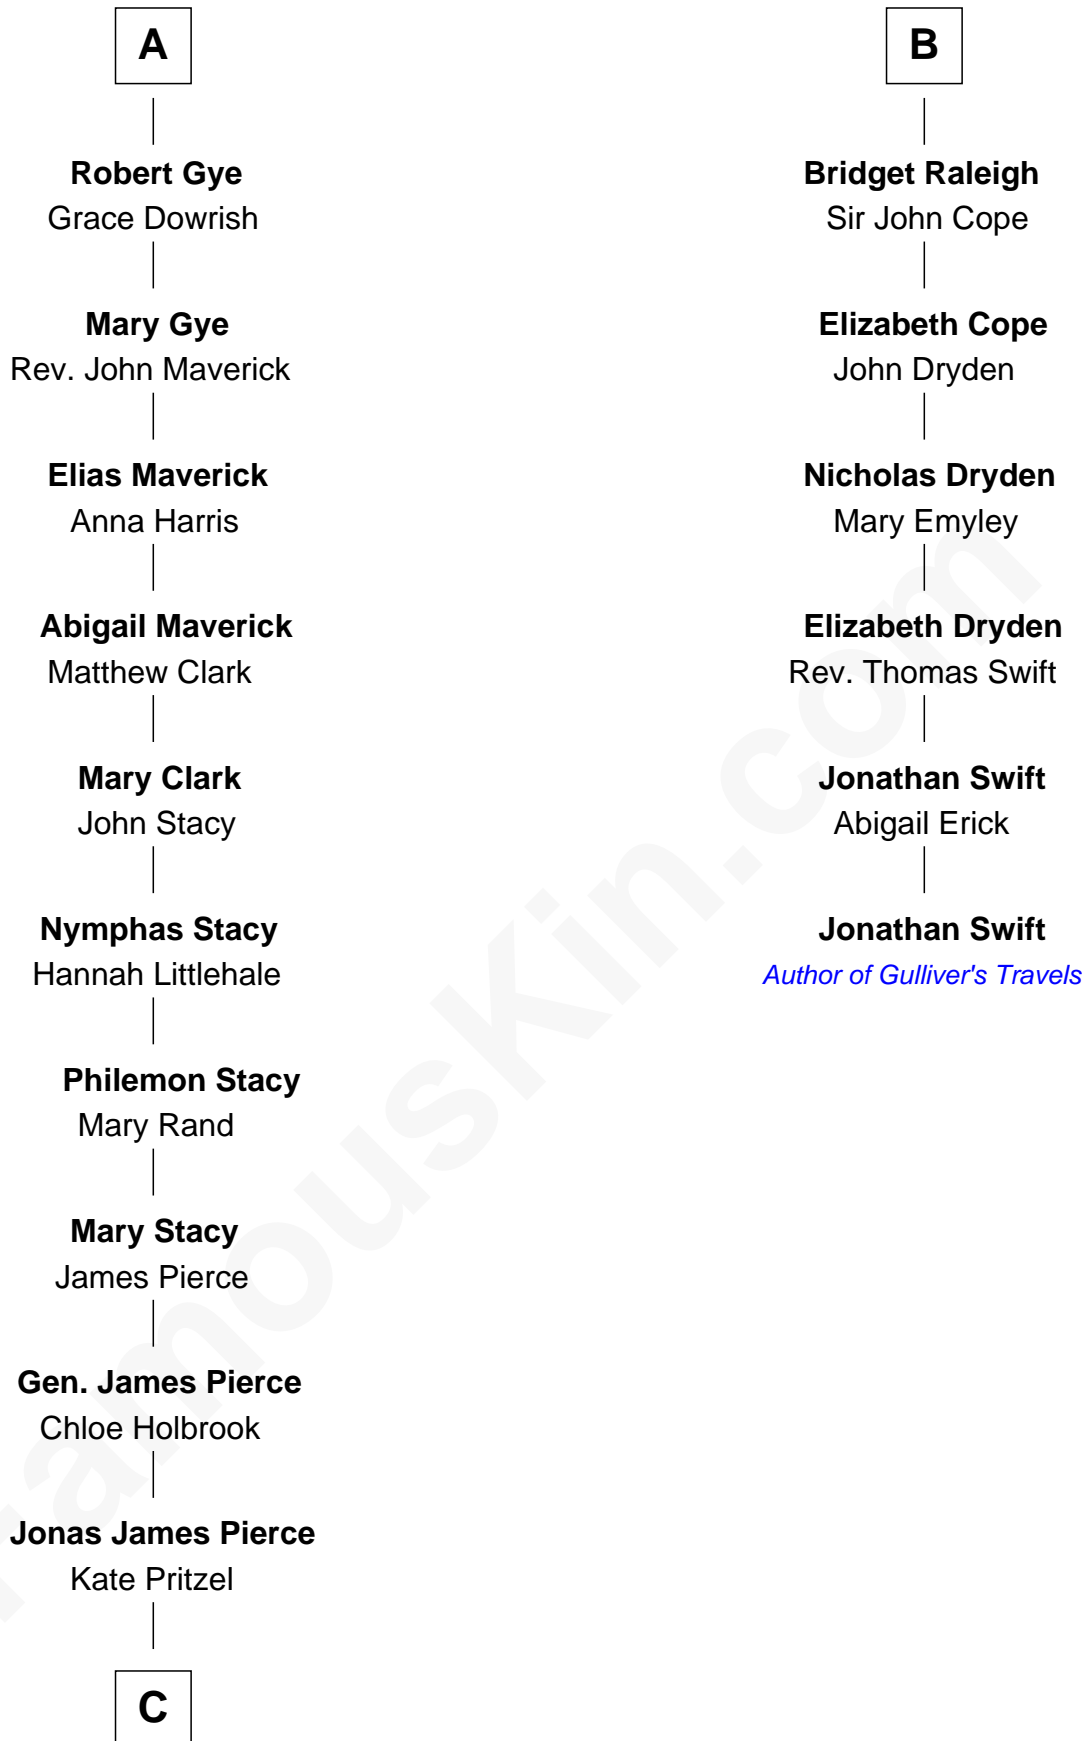

# FamousKin.com Relationship Chart of

**George W. Bush**

*43rd U.S. President*

12th cousin 8 times removed of

**Jonathan Swift**

*Author of Gulliver's Travels*

**Edmund Fitzalan**

Alice de Warenne

**Richard Fitzalan**  
Eleanor Plantagenet

**John Fitzalan**  
Eleanor Maltravers

**Joan Fitzalan**  
Sir William Echyngham

**Joan Echyngham**  
Sir John Bayntun

**Henry Bayntun**  
-----

**Jane Bayntun**  
Thomas Prowse

**Mary Prowse**  
John Gye

**A**

**Mary Fitzalan**  
John le Strange

**Ankaret le Strange**  
Sir Richard Talbot

**Mary Talbot**  
Sir Thomas Greene

**Sir Thomas Greene**  
Phillippa Ferrers

**Elizabeth Greene**  
William Raleigh

**Sir Edward Raleigh**  
Margaret Verney

**Sir Edward Raleigh**  
Anne Chamberlayne

**B**

**C**

—  
**Scott Pierce**  
Mabel Marvin

—  
**Marvin Pierce**  
Pauline Robinson

—  
**Barbara Pierce**  
George Herbert Walker Bush