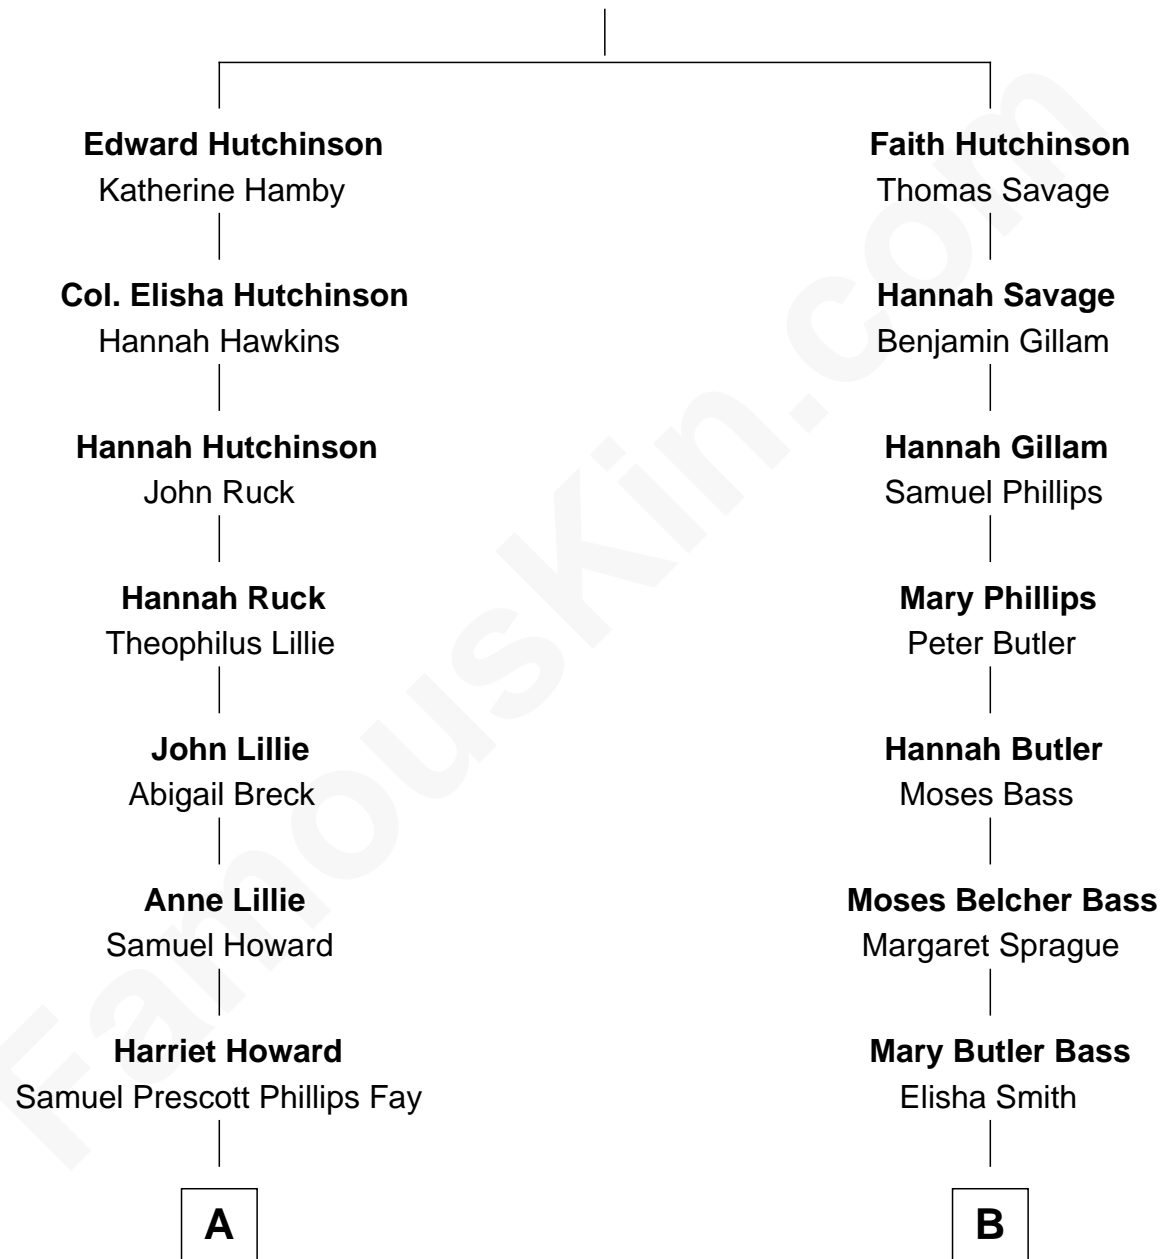

# FamousKin.com Relationship Chart of

**George W. Bush**

*43rd U.S. President*

10th cousin 2 times removed of

**Erskine Childers**

*4th President of Ireland*

**William Hutchinson**

Anne Marbury

**A**

**Samuel Howard Fay**  
Susan Montfort Shellman

**Harriet Eleanor Fay**  
Rev. James Smith Bush

**Samuel Prescott Bush**  
Flora Sheldon

**Prescott Sheldon Bush**  
Dorothy Wear Walker

**George Herbert Walker Bush**  
Barbara Pierce

**George W. Bush**  
*43rd U.S. President*

**B**

**Cordelia Miller Smith**  
William Robert Pearmain

**Margaret Cushing Pearmain**  
Dr. Hamilton Osgood

**Mary Alden Osgood**  
Erskine Childers

**Erskine Childers**  
*4th President of Ireland*