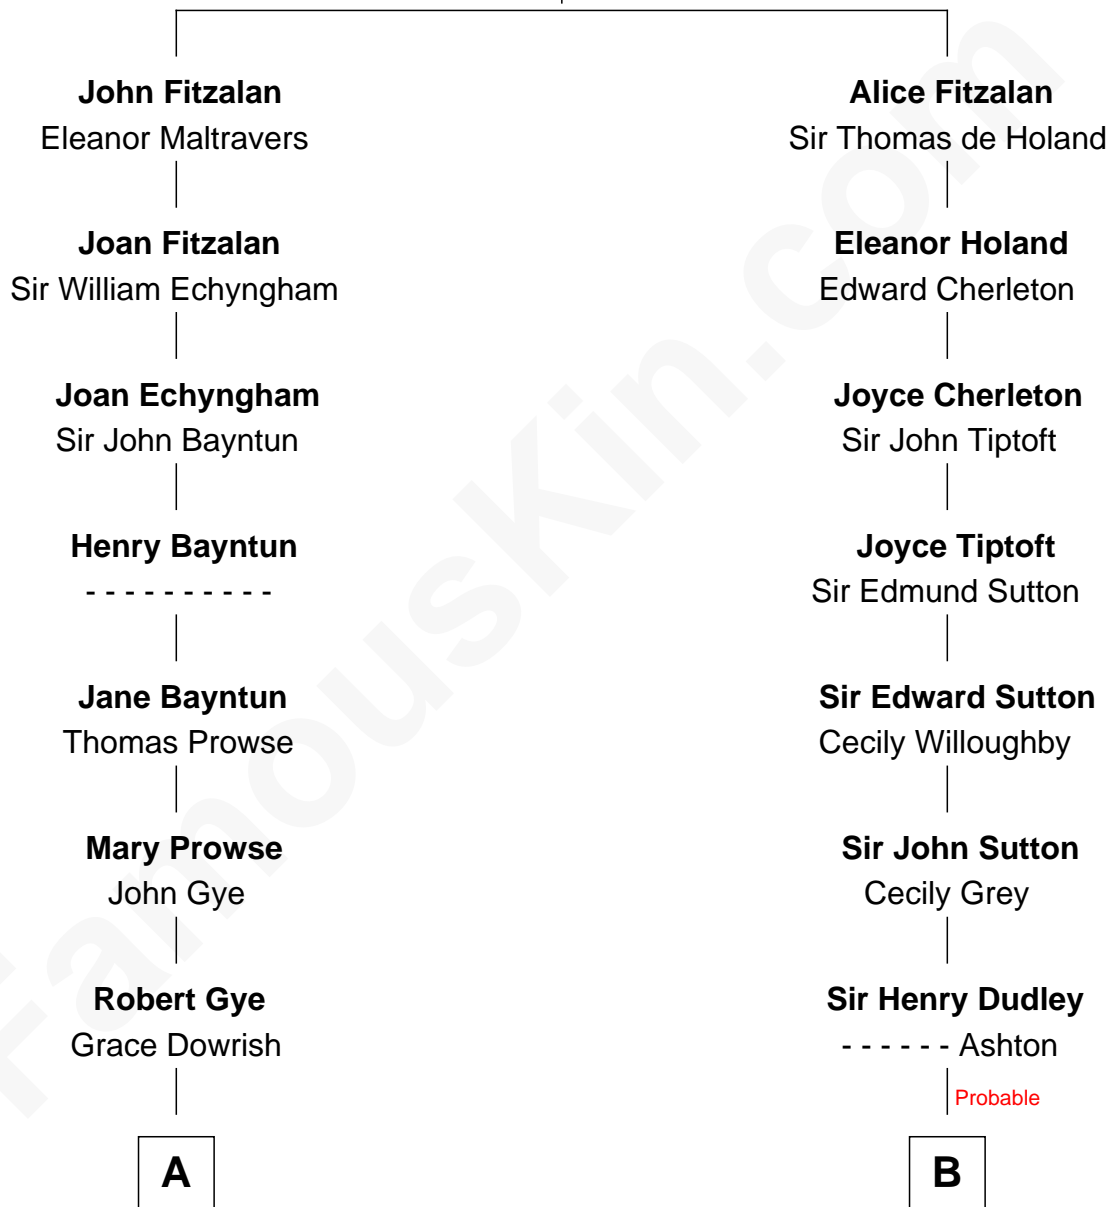

FamousKin.com Relationship Chart of

George W. Bush
43rd U.S. President

19th cousin of

Alan Ladd
Movie Actor

Eleanor Plantagenet
Richard Fitzalan

FamousKin.com