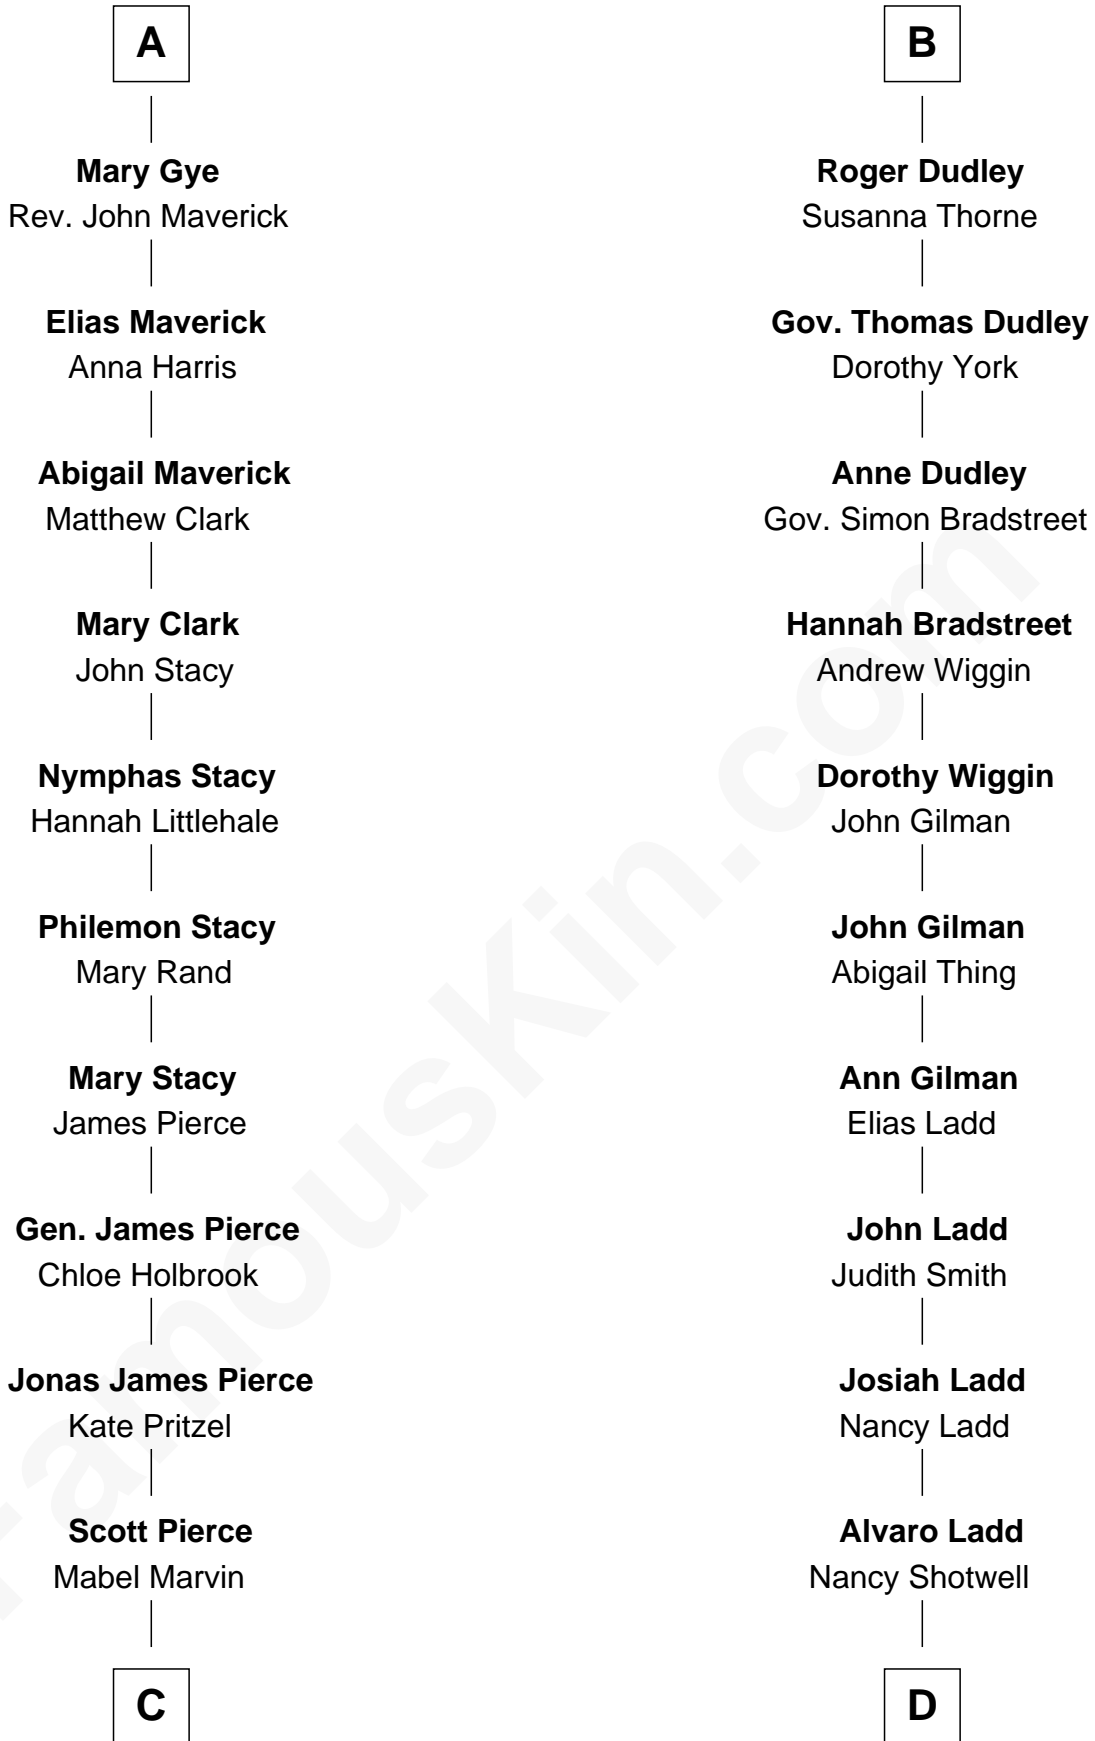

FamousKin.com Relationship Chart of

George W. Bush
43rd U.S. President

19th cousin of

Alan Ladd
Movie Actor

Eleanor Plantagenet
Richard Fitzalan

FamousKin.com