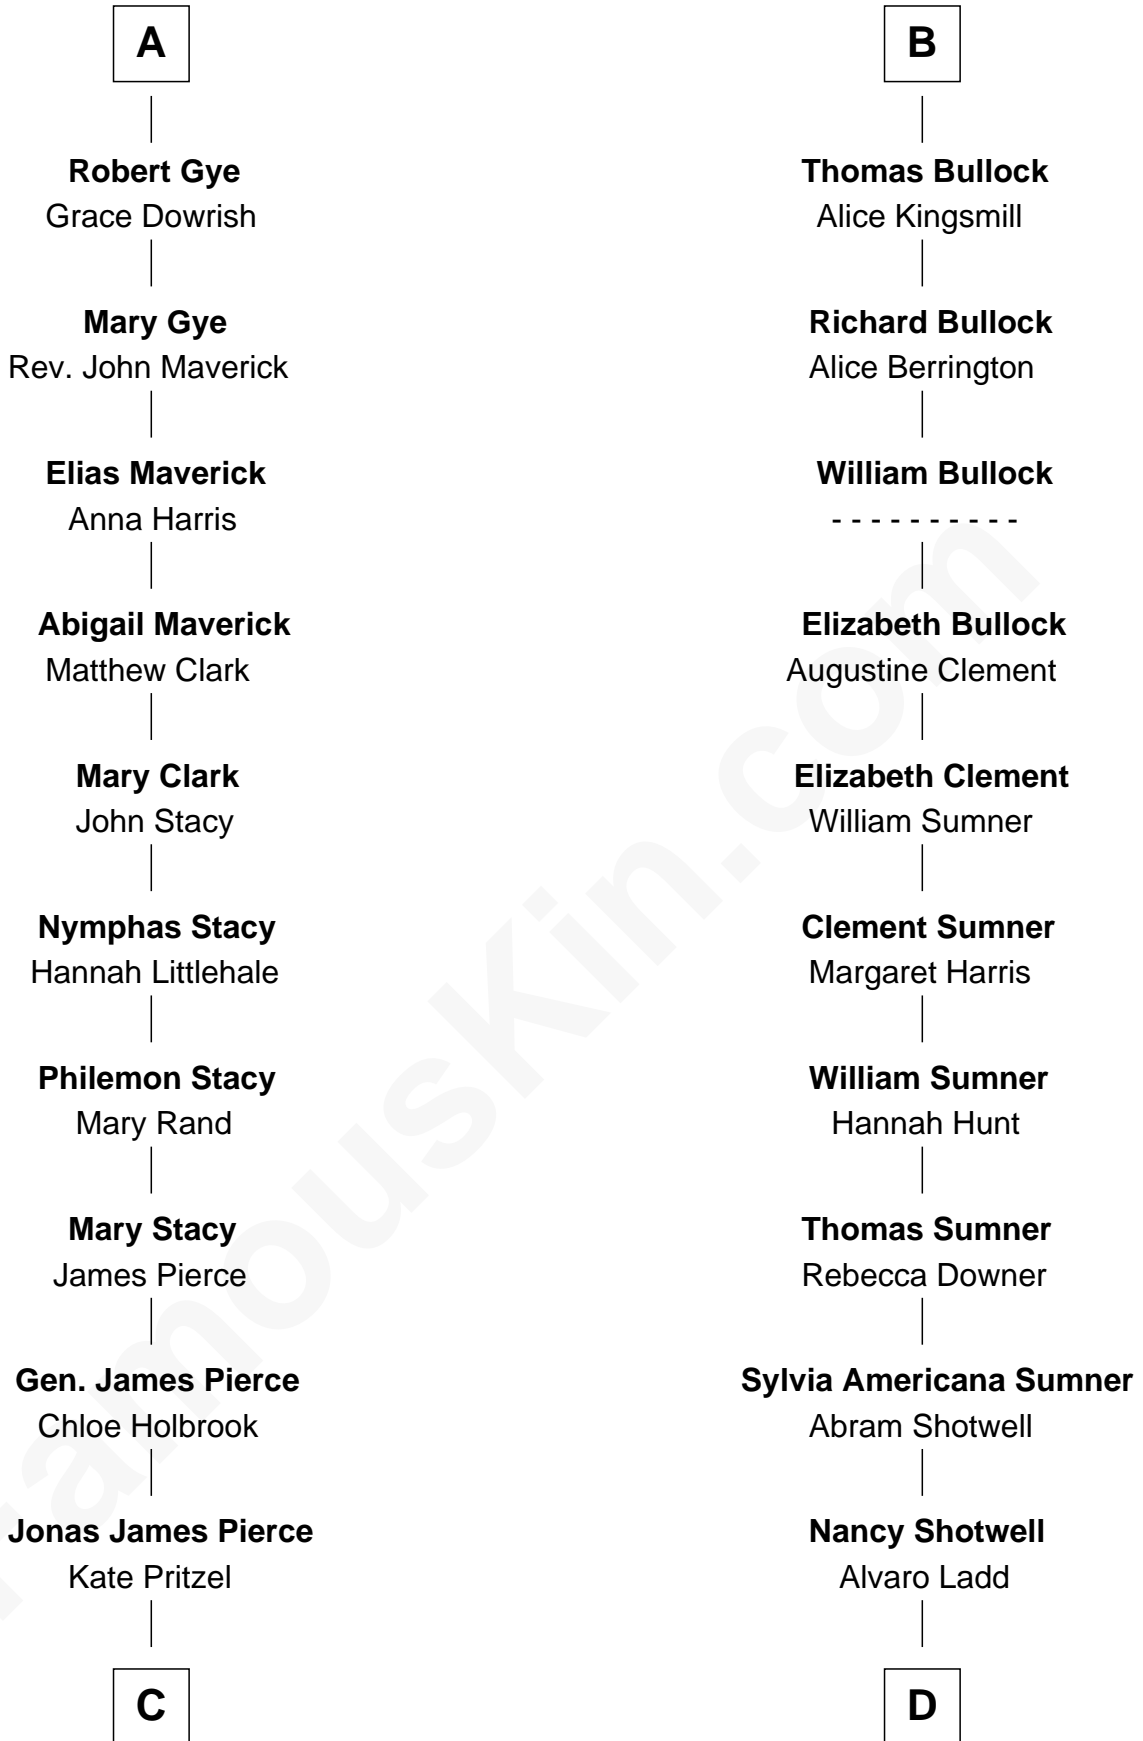

FamousKin.com Relationship Chart of

George W. Bush

43rd U.S. President

19th cousin 1 time removed of

Alan Ladd

Movie Actor

Edmund Fitzalan

Alice de Warenne

Richard Fitzalan
Eleanor Plantagenet

John Fitzalan
Eleanor Maltravers

Joan Fitzalan
Sir William Echyngnam

Joan Echyngnam
Sir John Bayntun

Henry Bayntun

Jane Bayntun
Thomas Prowse

Mary Prowse
John Gye

A

Richard Fitzalan
Isabel le Despencer

Sir Edmund Fitzalan
Sibyl de Montagu

Philippe Fitzalan
Sir Richard Sergeaux

Alice Sergeaux
Sir Richard de Vere

Sir John de Vere
Elizabeth Howard

Joan de Vere
Sir William Norreys

Margaret Norreys
Gilbert Bullock

B

FamousKin.com